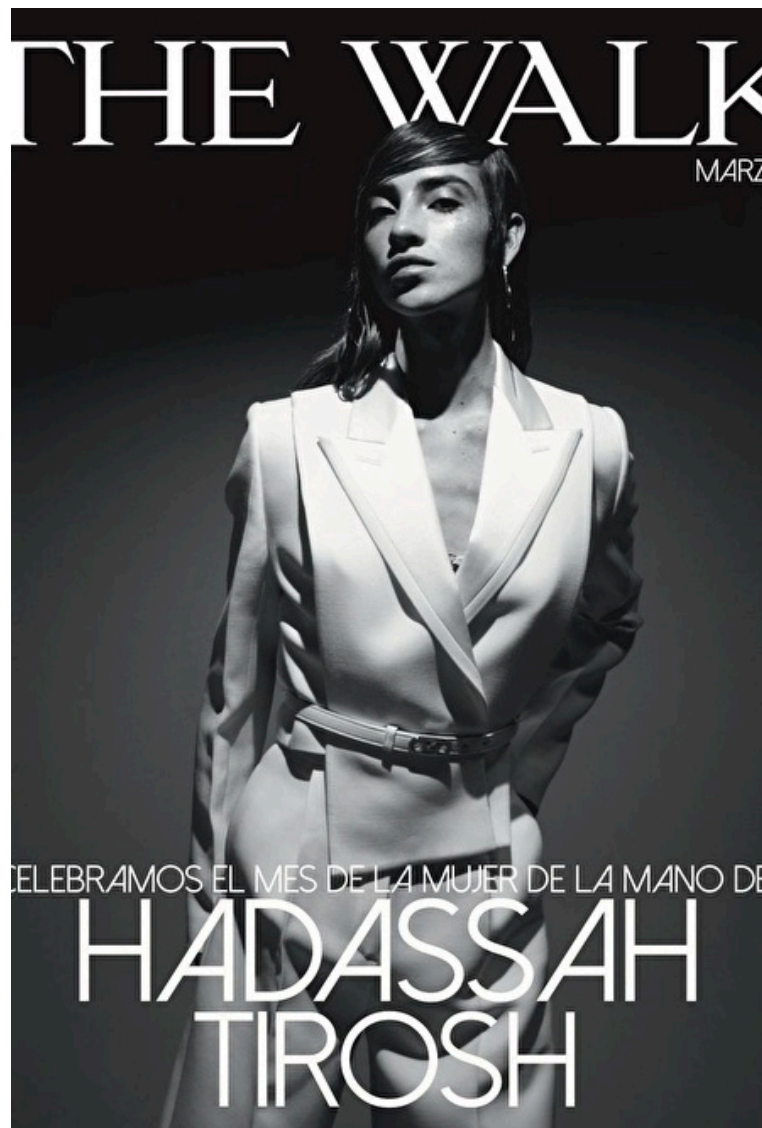

## Hadassah Tirosch

Height 180cm / 5' 11.0"

Bust/Chest 80cm / 31.5"

Waist 70cm / 27.5"

Hips 87cm / 34.5"

Shoes EU/US/UK 39 / 8 / 6

Eyes Brown

Hair Dark brown