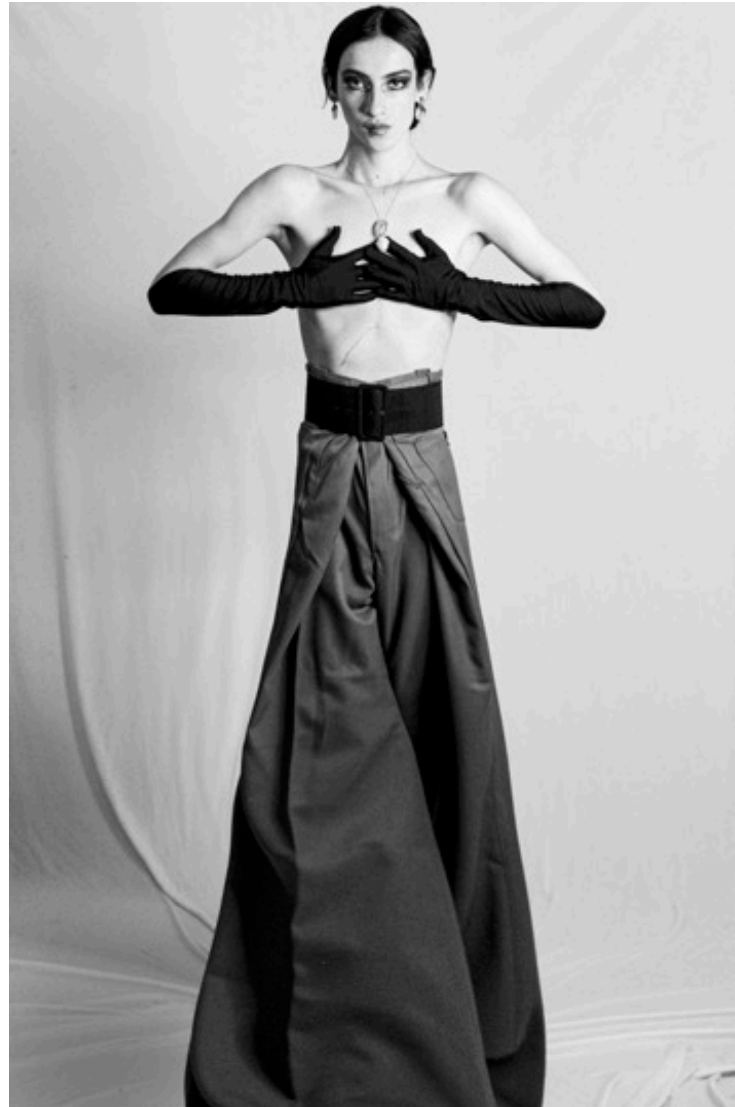

## Hadassah Tirosch

Height 180cm / 5' 11.0"

Bust/Chest 80cm / 31.5"

Waist 70cm / 27.5"

Hips 87cm / 34.5"

Shoes EU/US/UK 39 / 8 / 6

Eyes Brown

Hair Dark brown