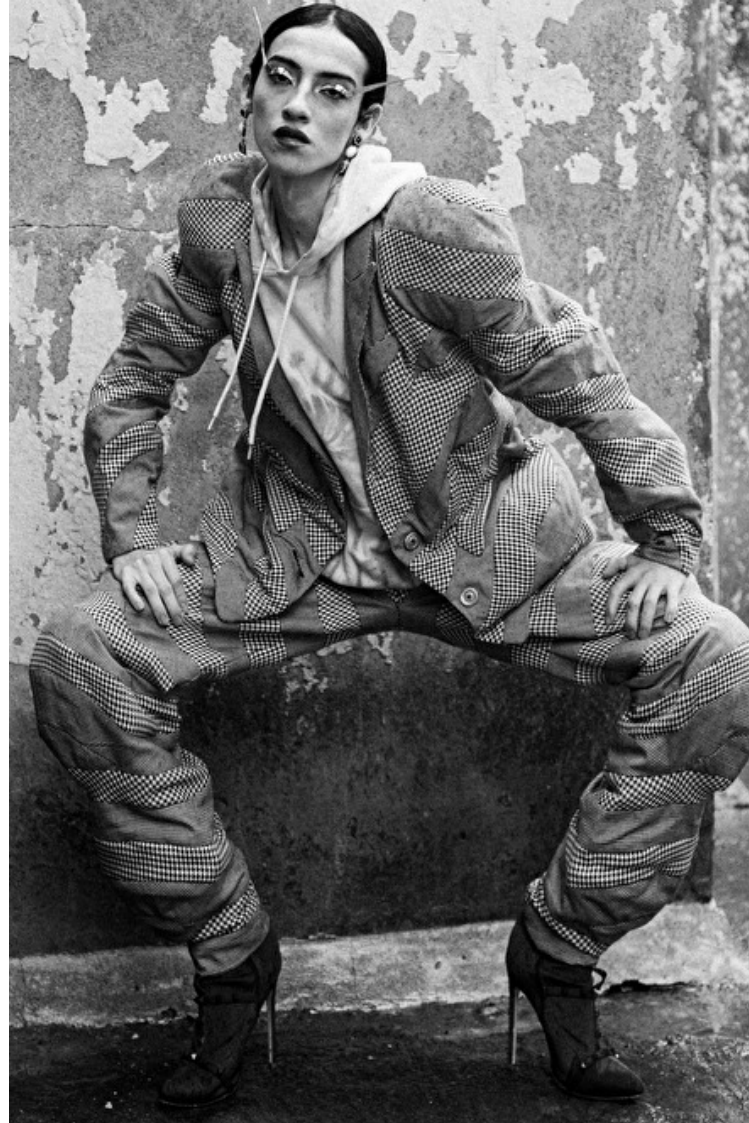

## Hadassah Tirosch

Height 180cm / 5' 11.0"

Bust/Chest 80cm / 31.5"

Waist 70cm / 27.5"

Hips 87cm / 34.5"

Shoes EU/US/UK 39 / 8 / 6

Eyes Brown

Hair Dark brown