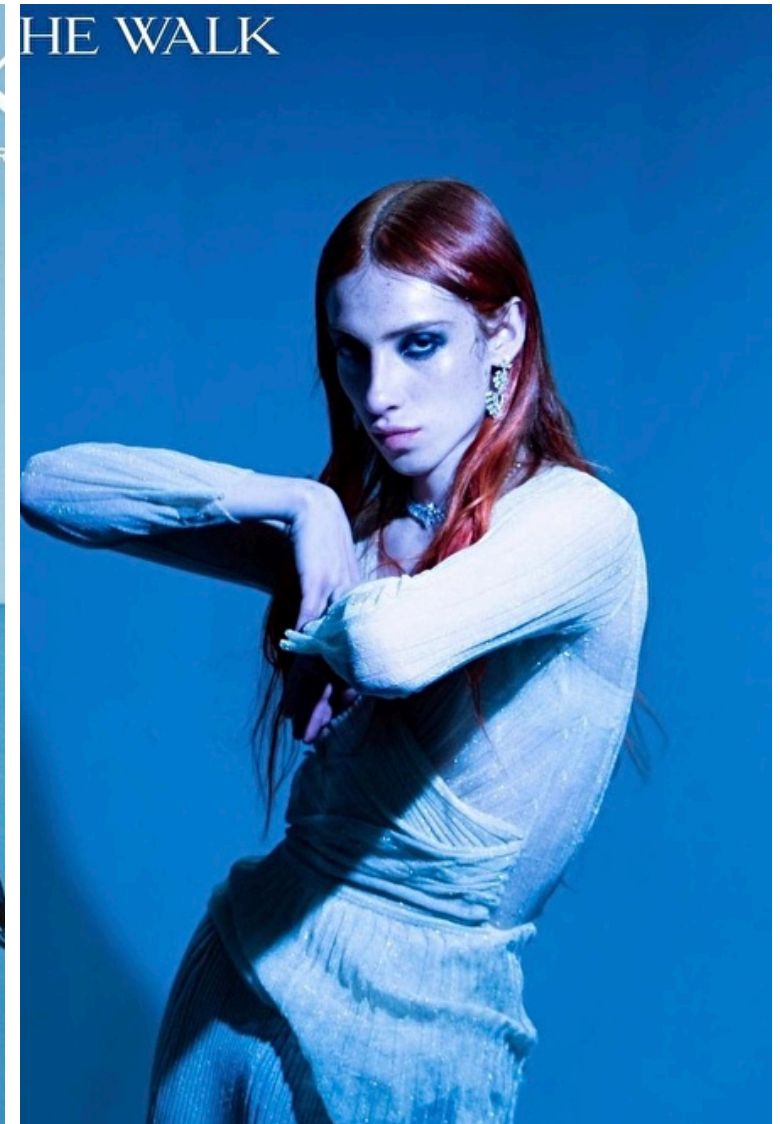

## Hadassah Tirosch

Height 180cm / 5' 11.0"

Bust/Chest 80cm / 31.5"

Waist 70cm / 27.5"

Hips 87cm / 34.5"

Shoes EU/US/UK 39 / 8 / 6

Eyes Brown

Hair Dark brown