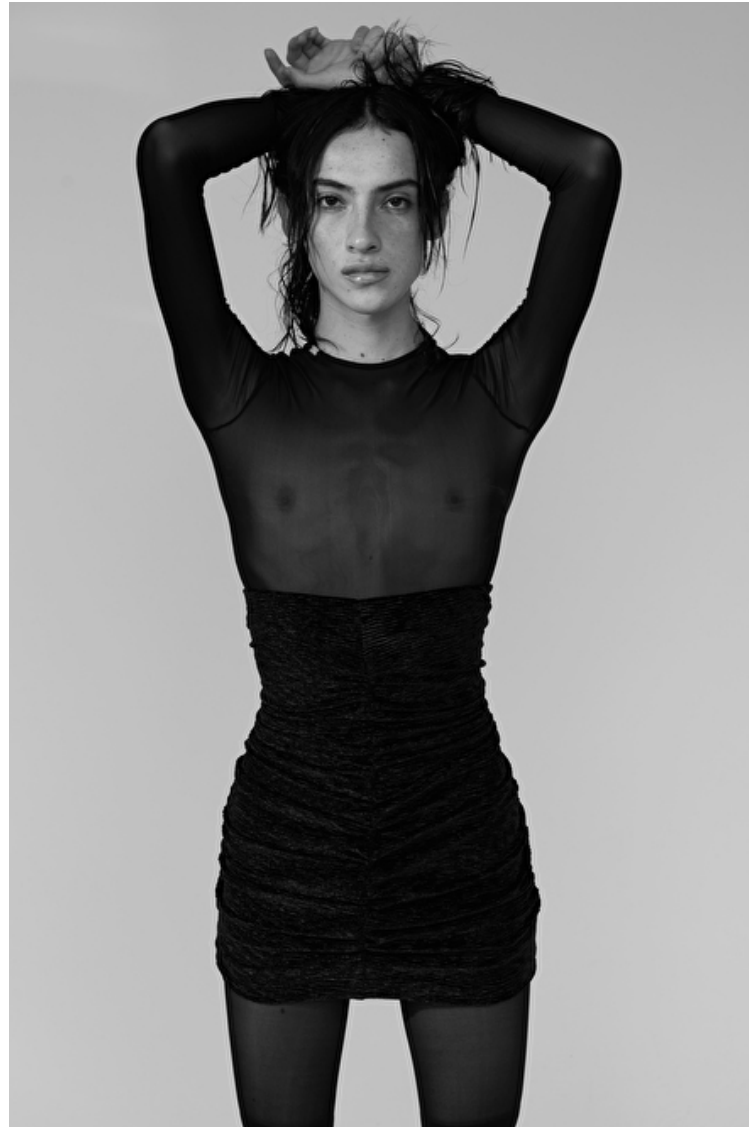

## Hadassah Tirosch

Height 180cm / 5' 11.0"

Bust/Chest 80cm / 31.5"

Waist 70cm / 27.5"

Hips 87cm / 34.5"

Shoes EU/US/UK 39 / 8 / 6

Eyes Brown

Hair Dark brown