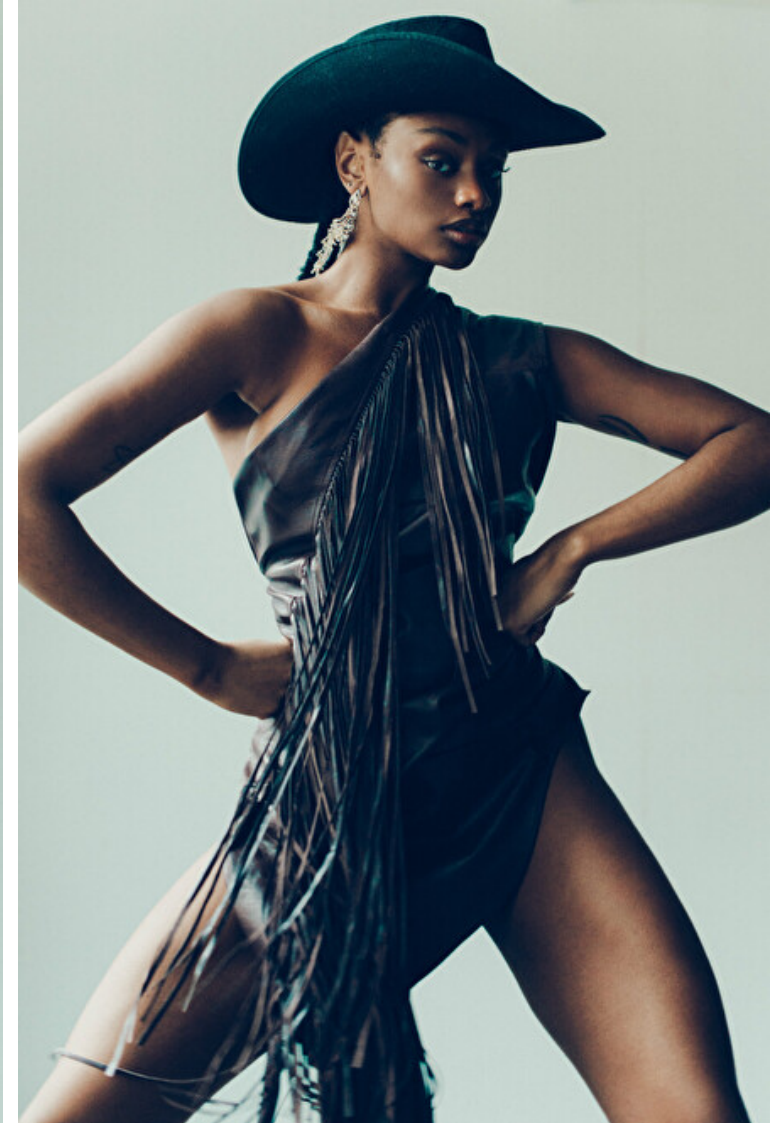

Select

MODEL MANAGEMENT

7250 Melrose Ave Suite 4, Los Angeles, 90046, California, United States

Phone: (213) 454-0991 **Email:** info.losangeles@selectmodel.com **Website:** <https://selectmodel.com/>

Manna

Height 178cm / 5' 10.0"

Bust 86cm / 34"

Waist 70cm / 27.5"

Hips 98cm / 38.5"

Shoes EU/US/UK 41.5 / 10 / 8

Eyes Brown

Hair Black

Cup D

Location London