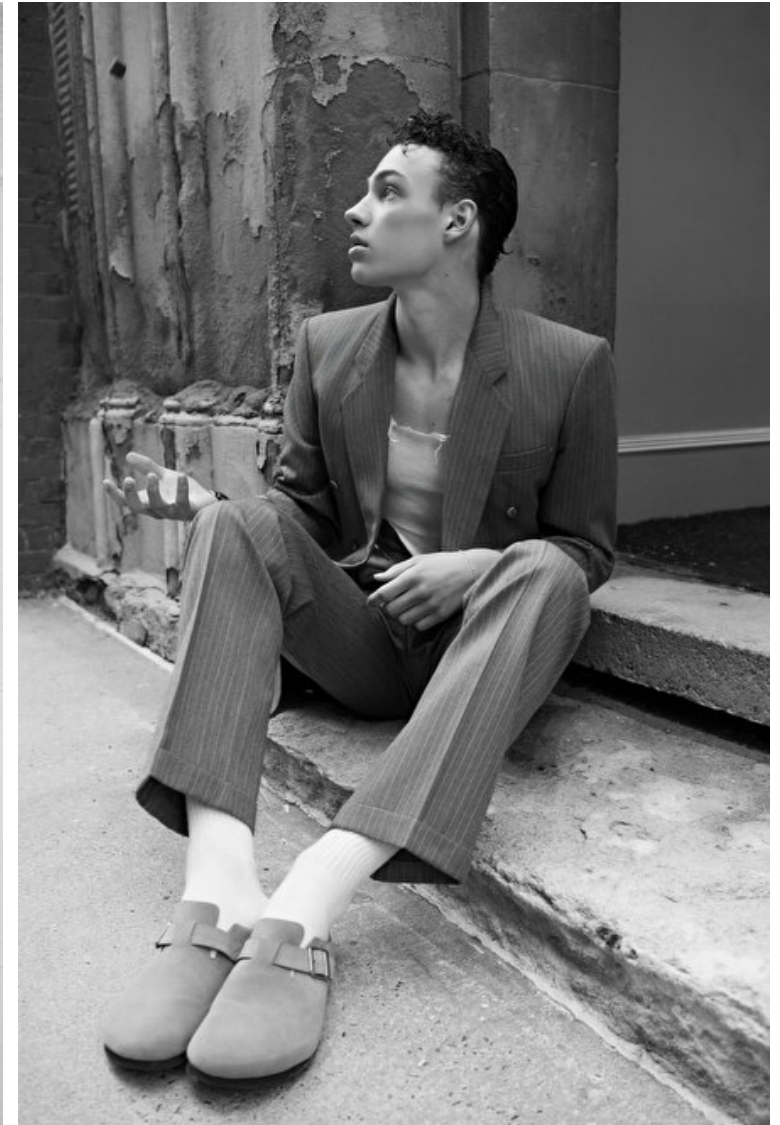

Select

MODEL MANAGEMENT

7250 Melrose Ave Suite 4, Los Angeles, 90046, California, United States

Phone: (213) 454-0991 Email: info.losangeles@selectmodel.com Website: <https://selectmodel.com/>

Mattic

Height 188cm / 6' 2.0"

Waist 76cm / 30"

Shoes EU/US/UK 44 / 11 / 9.5

Eyes Green

Hair Brown

Inseam 76cm / 30"

Suit size 48cm / 38"

Suit cut Regular

Location MO