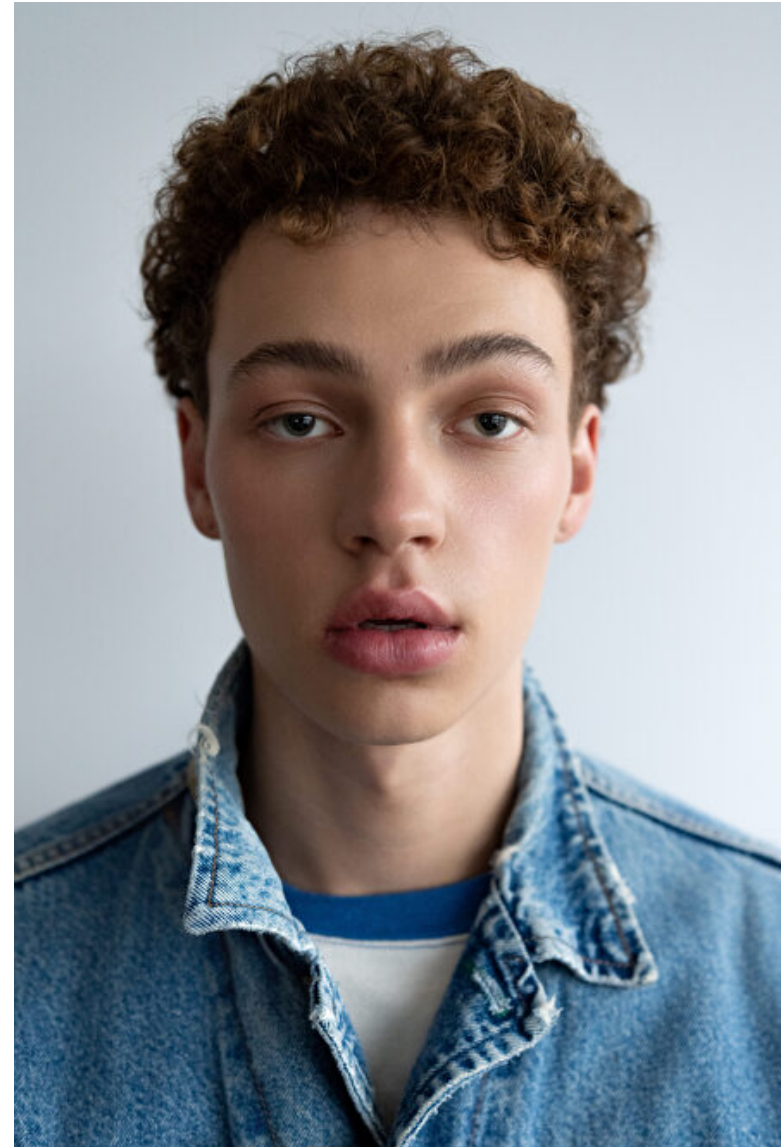

Mattic

Height 188cm / 6' 2.0"

Waist 76cm / 30"

Shoes EU/US/UK 44 / 11 / 9.5

Eyes Green

Hair Brown

Inseam 76cm / 30"

Suit size 48cm / 38"

Suit cut Regular

Location MO