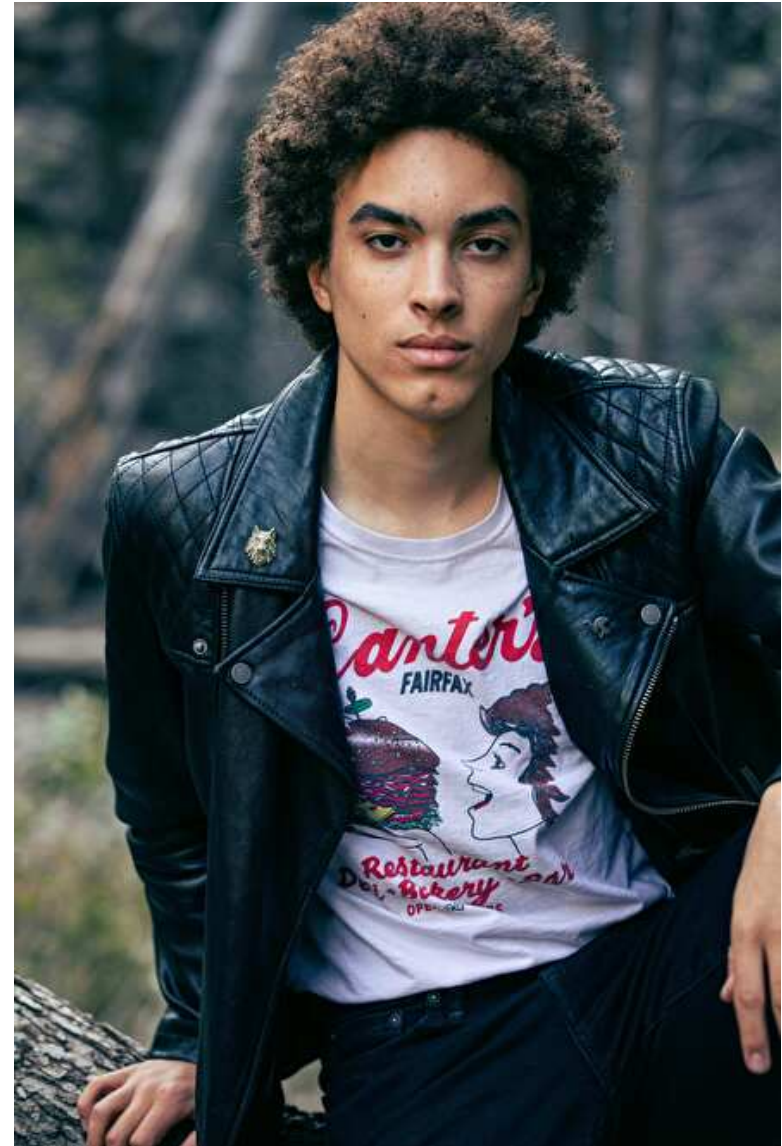

River

Height 179cm / 5' 10.5"

Waist 76cm / 30"

Shoes EU/US/UK 42 / 9.5 / 8

Eyes Brown

Hair Brown

Inseam 76cm / 30"

Neck 36cm / 14"

Suit size 48cm / 38"

Suit cut Regular