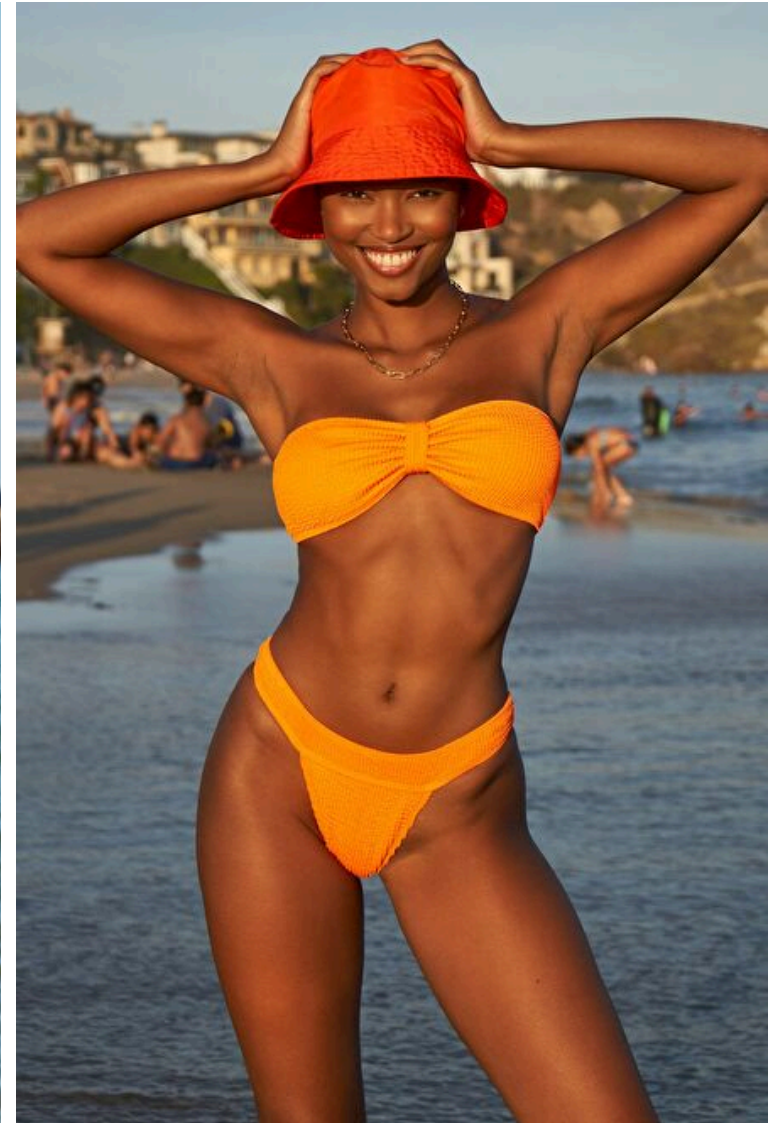

Select

MODEL MANAGEMENT

7250 Melrose Ave Suite 4, Los Angeles, 90046, California, United States

Phone: (213) 454-0991 Email: info.losangeles@selectmodel.com Website: <https://selectmodel.com/>

Sherica Small

Height 175cm / 5' 9.0"

Bust 82cm / 32.5"

Waist 67cm / 26.5"

Hips 95cm / 37.5"

Shoes EU/US/UK 40 / 9 / 7

Eyes Dark brown

Hair Dark brown

Cup B