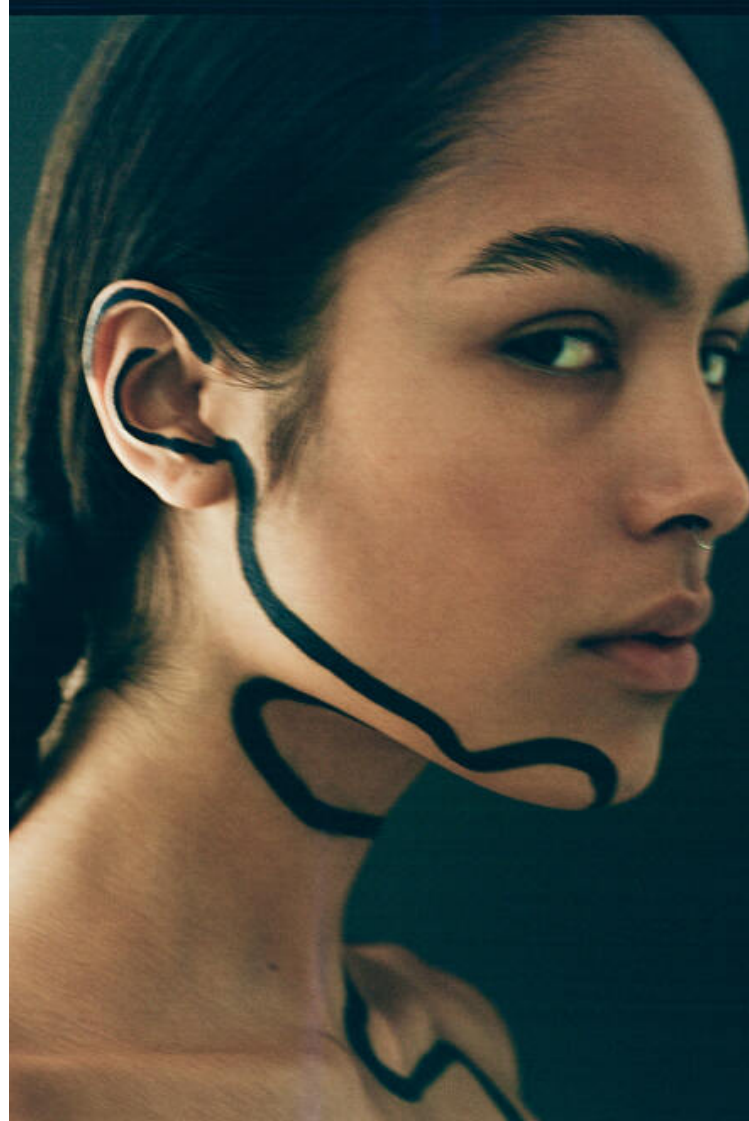

## Sierra Caravarin

Height 160cm / 5' 3.0"

Bust 76cm / 30"

Waist 59cm / 23"

Hips 76cm / 30"

Shoes EU/US/UK 38.5 / 7.5 / 5

Eyes Brown

Hair Dark brown