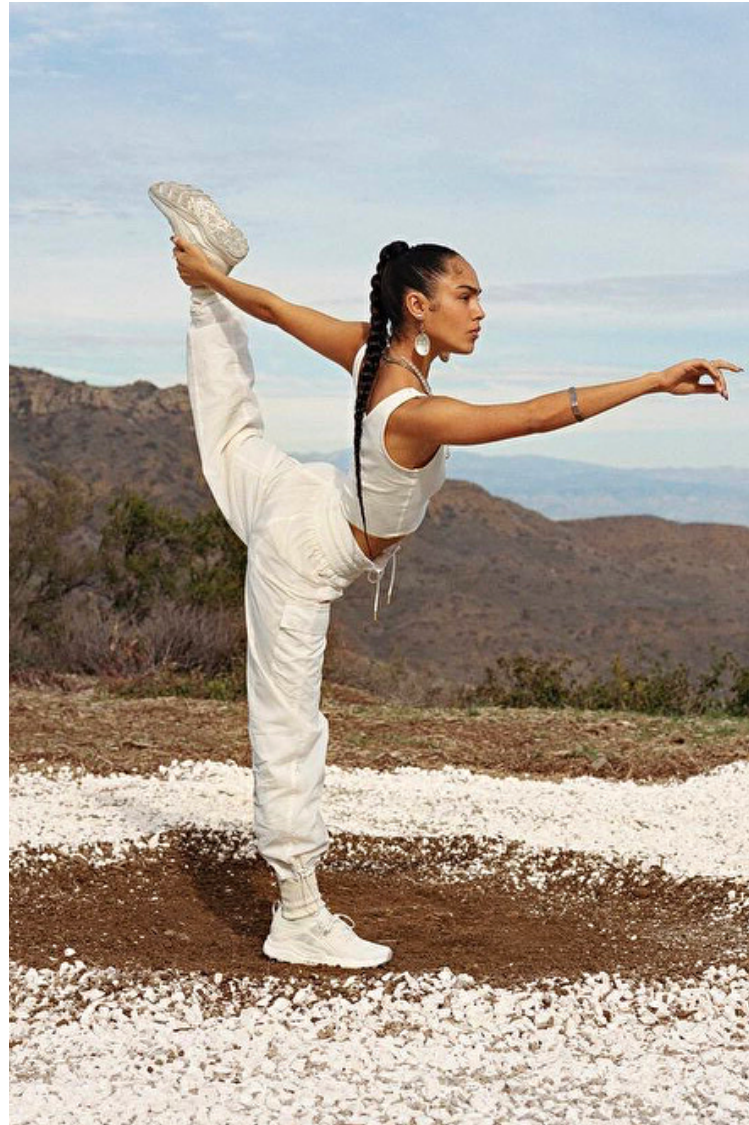

## Sierra Caravarin

Height 160cm / 5' 3.0"

Bust 76cm / 30"

Waist 59cm / 23"

Hips 76cm / 30"

Shoes EU/US/UK 38.5 / 7.5 / 5

Eyes Brown

Hair Dark brown