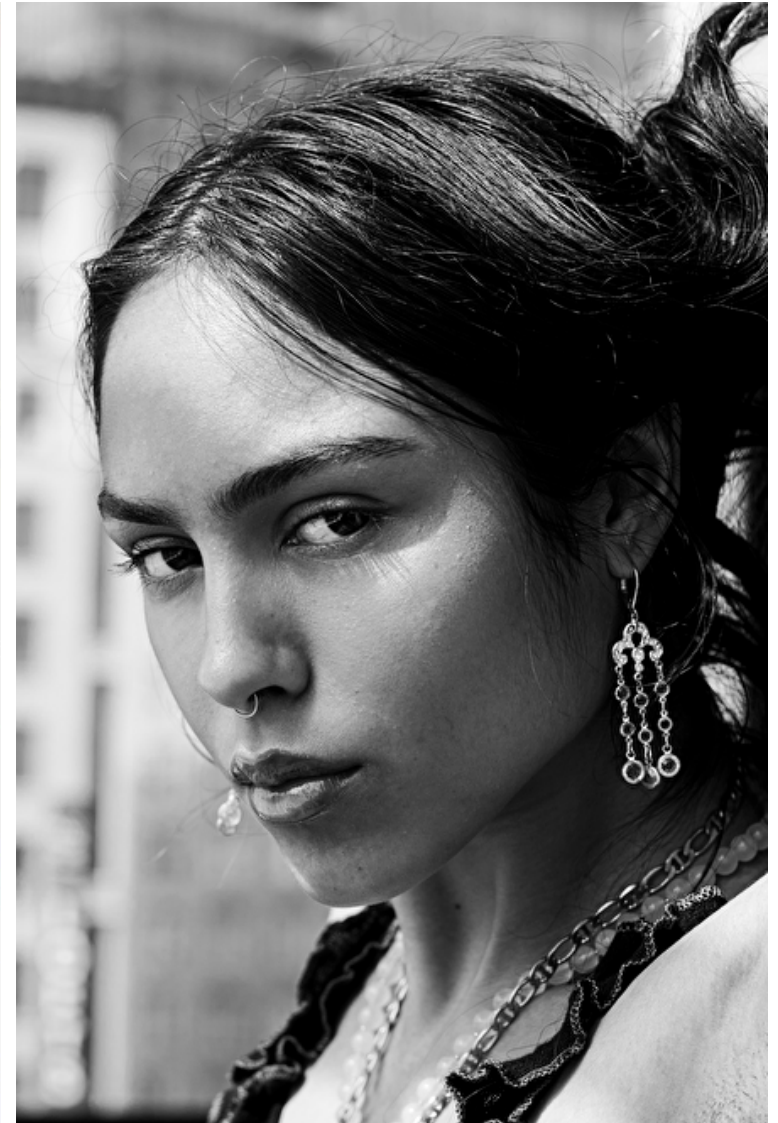

## Sierra Caravarin

Height 160cm / 5' 3.0"

Bust 76cm / 30"

Waist 59cm / 23"

Hips 76cm / 30"

Shoes EU/US/UK 38.5 / 7.5 / 5

Eyes Brown

Hair Dark brown