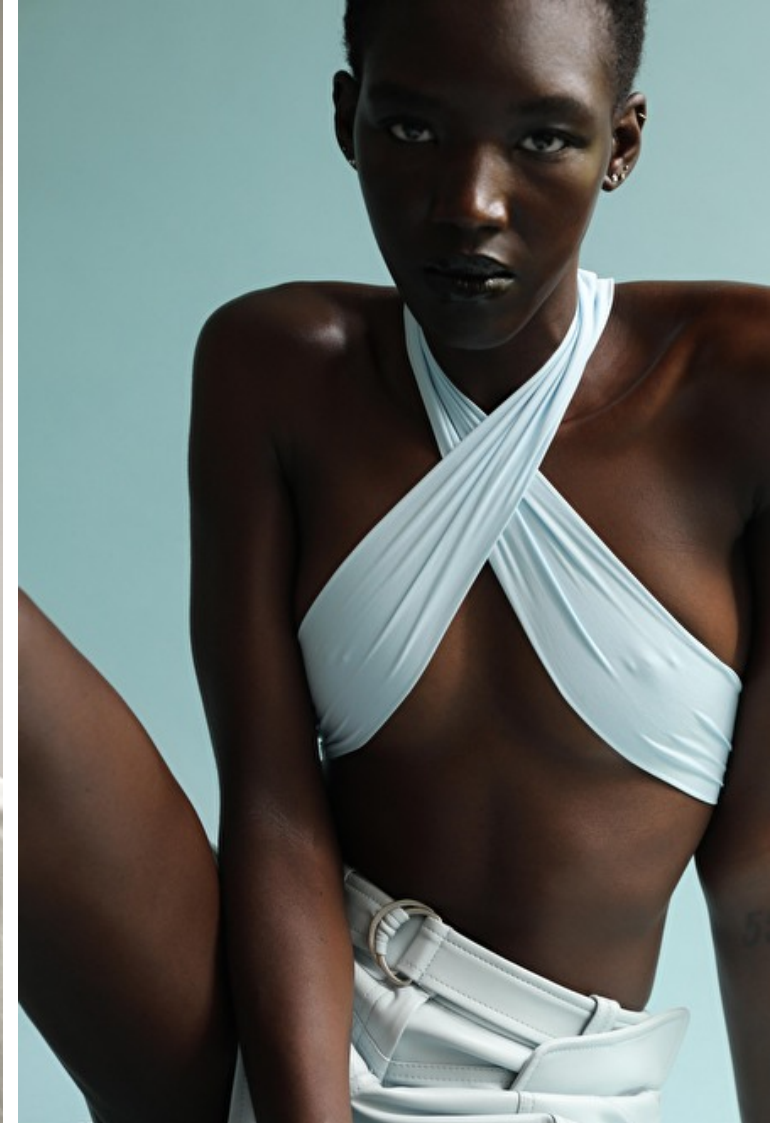

Select

MODEL MANAGEMENT

7250 Melrose Ave Suite 4, Los Angeles, 90046, California, United States

Phone: (213) 454-0991 Email: info.losangeles@selectmodel.com Website: <https://selectmodel.com/>

Suiat Said

Height 175cm / 5' 9.0"

Size EU/US 32 / 2

Bust 79cm / 31"

Waist 59cm / 23"

Hips 86cm / 34"

Shoes EU/US/UK 40 / 9 / 7

Eyes Brown

Hair Black

Cup C

Location GA