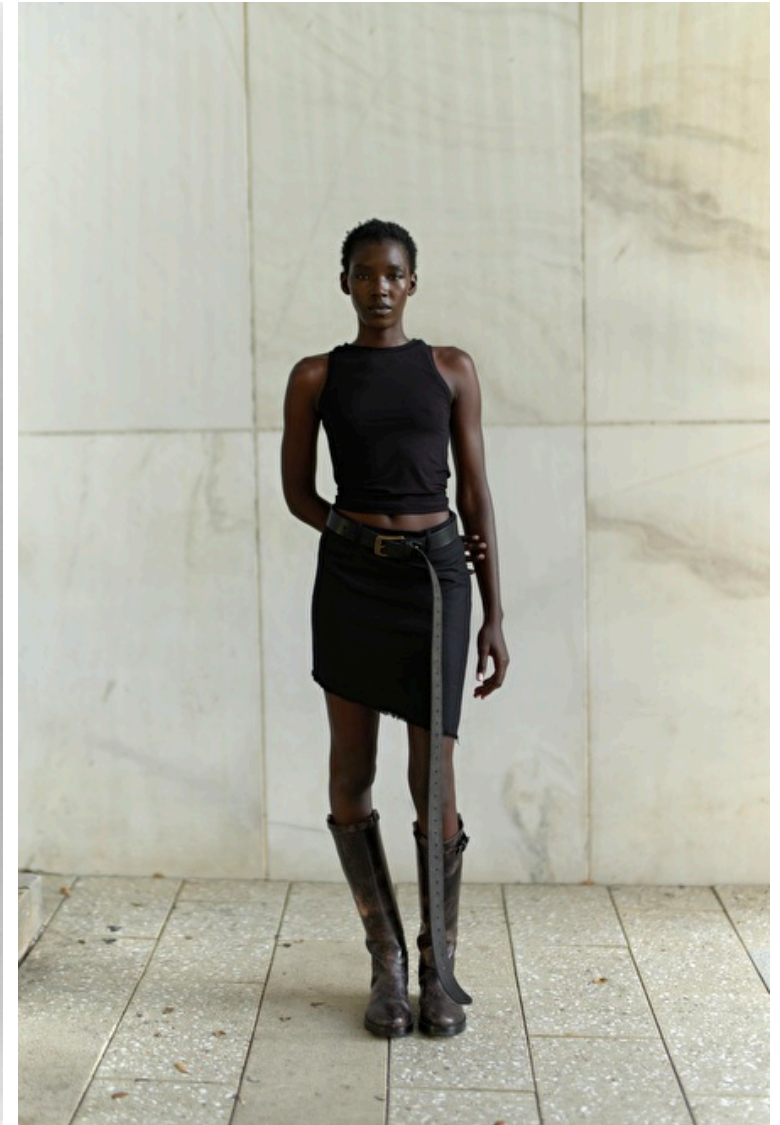

Select

MODEL MANAGEMENT

7250 Melrose Ave Suite 4, Los Angeles, 90046, California, United States

Phone: (213) 454-0991 **Email:** info.losangeles@selectmodel.com **Website:** <https://selectmodel.com/>

Suiat Said

Height 175cm / 5' 9.0"

Size EU/US 32 / 2

Bust 79cm / 31"

Waist 59cm / 23"

Hips 86cm / 34"

Shoes EU/US/UK 40 / 9 / 7

Eyes Brown

Hair Black

Cup C

Location GA