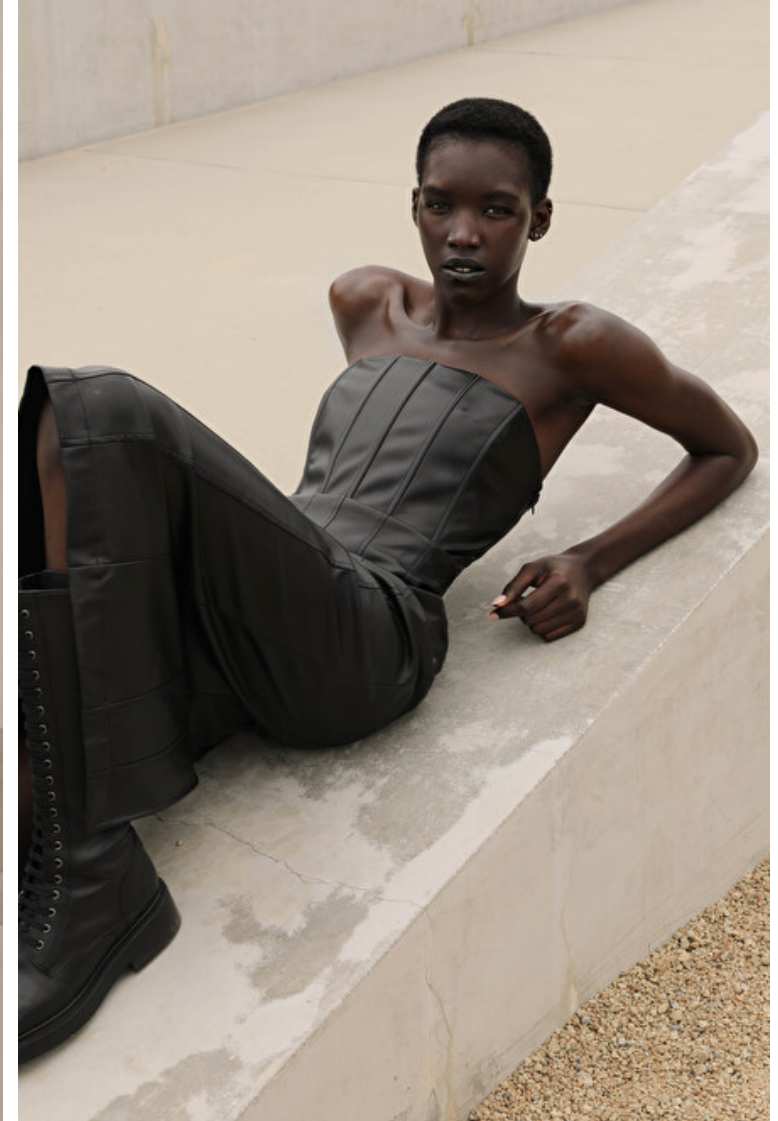

Select

MODEL MANAGEMENT

7250 Melrose Ave Suite 4, Los Angeles, 90046, California, United States

Phone: (213) 454-0991 Email: info.losangeles@selectmodel.com Website: <https://selectmodel.com/>

Suiat Said

Height 175cm / 5' 9.0"

Size EU/US 32 / 2

Bust 79cm / 31"

Waist 59cm / 23"

Hips 86cm / 34"

Shoes EU/US/UK 40 / 9 / 7

Eyes Brown

Hair Black

Cup C

Location GA