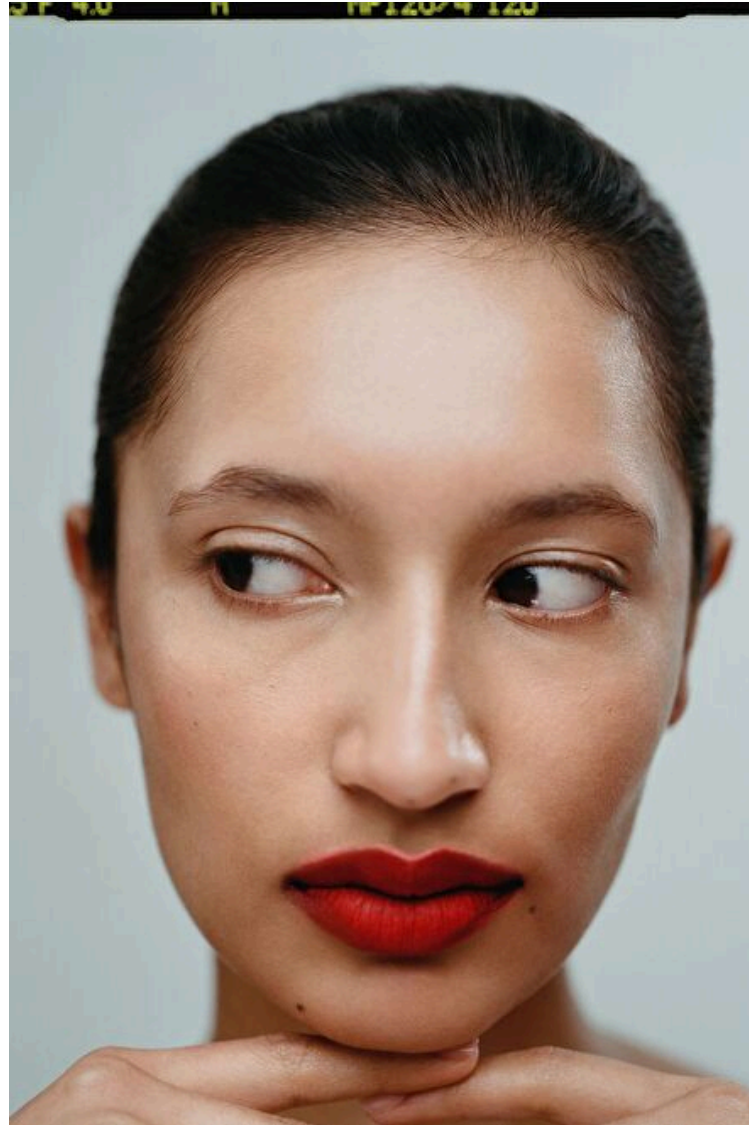

Select

MODEL MANAGEMENT

7250 Melrose Ave Suite 4, Los Angeles, 90046, California, United States

Phone: (213) 454-0991 Email: info.losangeles@selectmodel.com Website: <https://selectmodel.com/>

Thasfia

Height 165cm / 5' 5.0"

Size EU/US 32 / 2

Bust 86cm / 34"

Waist 66cm / 26"

Hips 93cm / 36.5"

Shoes EU/US/UK 37 / 6.5 / 4

Eyes Brown

Hair Dark brown

Location Providence, RI