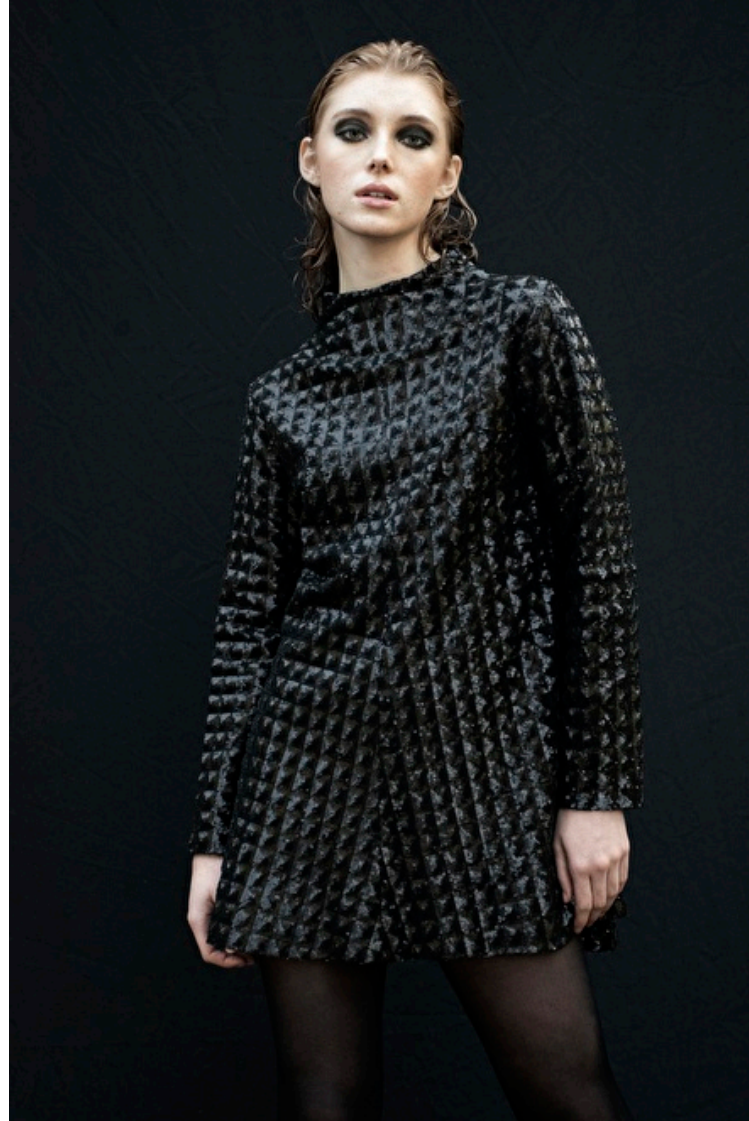

Select

MODEL MANAGEMENT

7250 Melrose Ave Suite 4, Los Angeles, 90046, California, United States

Phone: (213) 454-0991 Email: info.losangeles@selectmodel.com Website: <https://selectmodel.com/>

Willa Bryan

Height 180cm / 5' 11.0"

Size EU/US 32 / 2

Bust 84cm / 33"

Waist 64cm / 25"

Hips 96cm / 38"

Shoes EU/US/UK 39.5 / 8.5 / 6

Eyes Green

Hair Red

Location GA