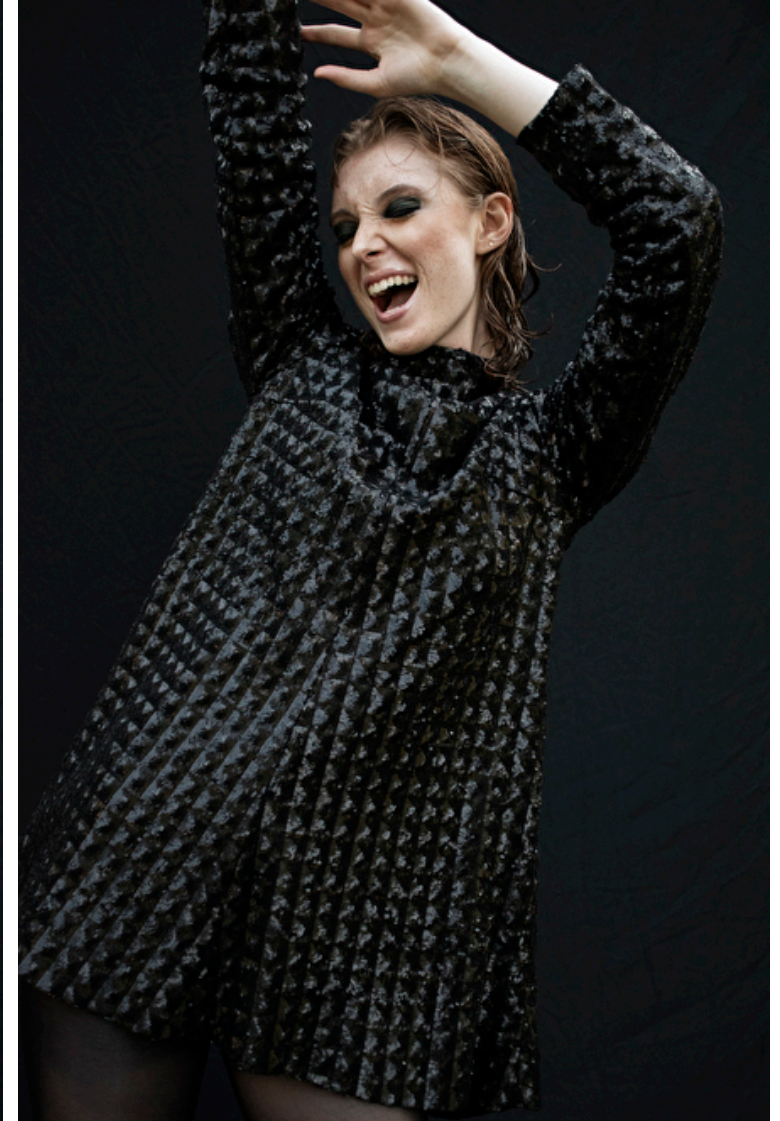

Select

MODEL MANAGEMENT

7250 Melrose Ave Suite 4, Los Angeles, 90046, California, United States

Phone: (213) 454-0991 Email: info.losangeles@selectmodel.com Website: <https://selectmodel.com/>

Willa Bryan

Height 180cm / 5' 11.0"

Size EU/US 32 / 2

Bust 84cm / 33"

Waist 64cm / 25"

Hips 96cm / 38"

Shoes EU/US/UK 39.5 / 8.5 / 6

Eyes Green

Hair Red

Location GA