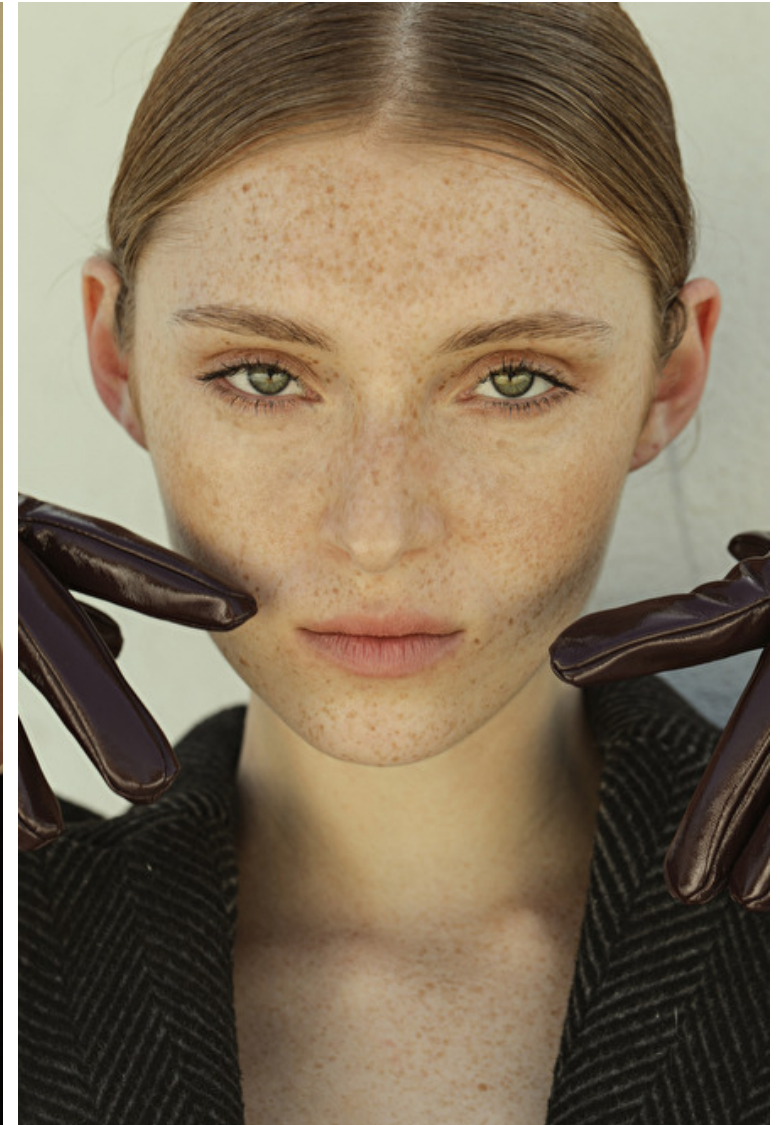

Select

MODEL MANAGEMENT

7250 Melrose Ave Suite 4, Los Angeles, 90046, California, United States

Phone: (213) 454-0991 **Email:** info.losangeles@selectmodel.com **Website:** <https://selectmodel.com/>

Willa Bryan

Height 180cm / 5' 11.0"

Size EU/US 32 / 2

Bust 84cm / 33"

Waist 64cm / 25"

Hips 96cm / 38"

Shoes EU/US/UK 39.5 / 8.5 / 6

Eyes Green

Hair Red

Location GA