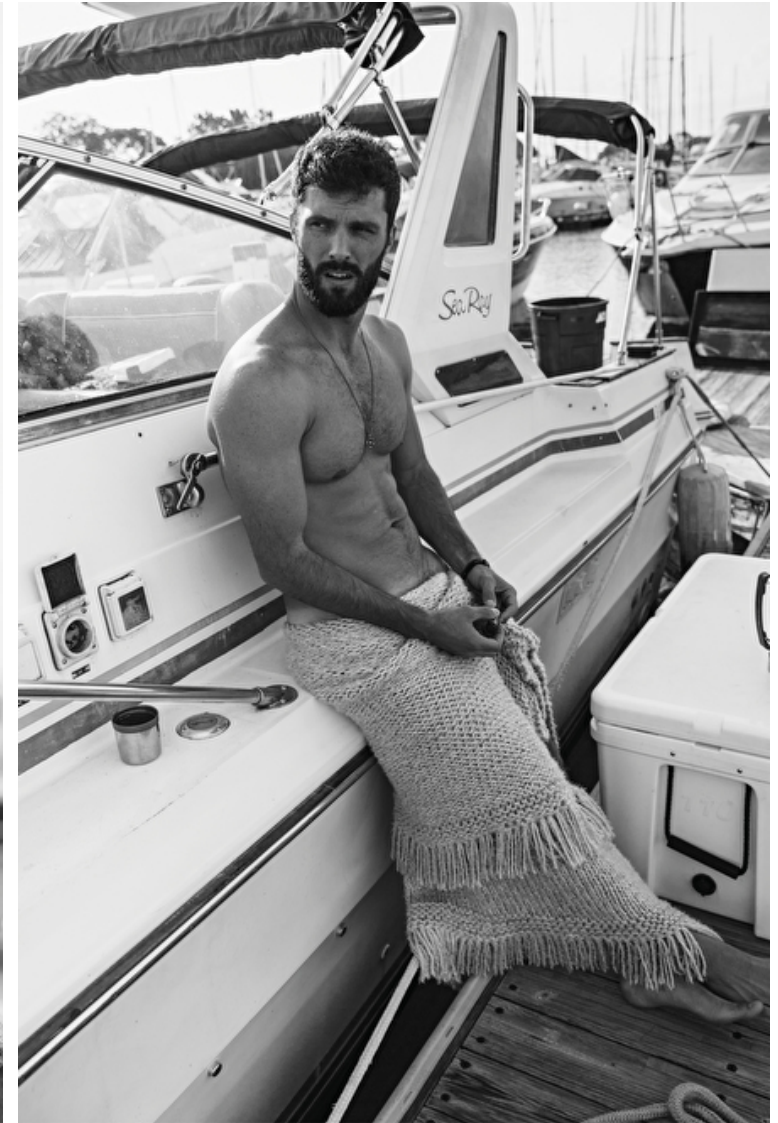

Neck 41cm / 16"

Sleeve 86cm / 34"

Suit size 50cm / 40"

Suit cut Long