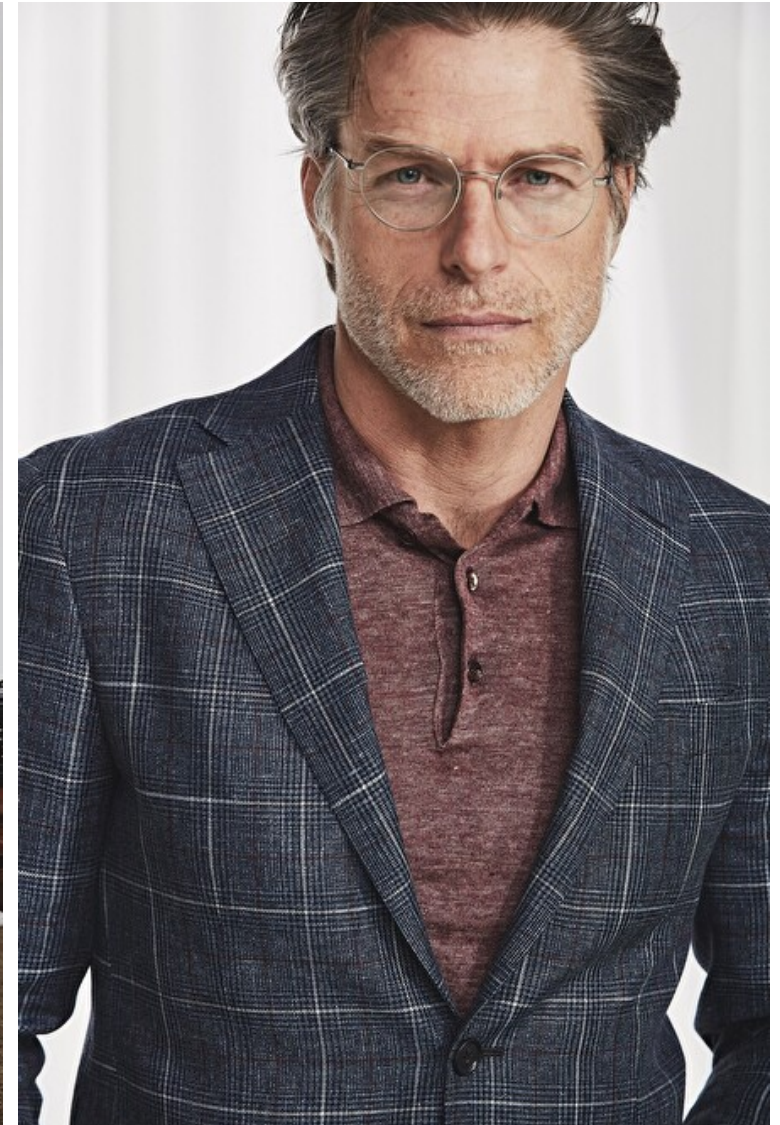

Select

MODEL MANAGEMENT

1400 Alton Rd Suite 103, Miami Beach, 33139, Florida, United States

Phone: (305) 672-6342 Fax: (305) 672-1749 Email: info.miami@selectmodel.com Website: <https://www.selectmodel.com/>

MICHEL FRANCOEUR

Height 183cm / 6' 0.0"

Chest 101cm / 40"

Waist 81cm / 32"

Shoes EU/US/UK 44.5 / 11.5 /
10

Inseam 79cm / 31"

Suit size 50cm / 40"

Suit cut Regular

Neck 38cm / 15"

Hair Dark blond

Hair length 4

Eyes Blue green