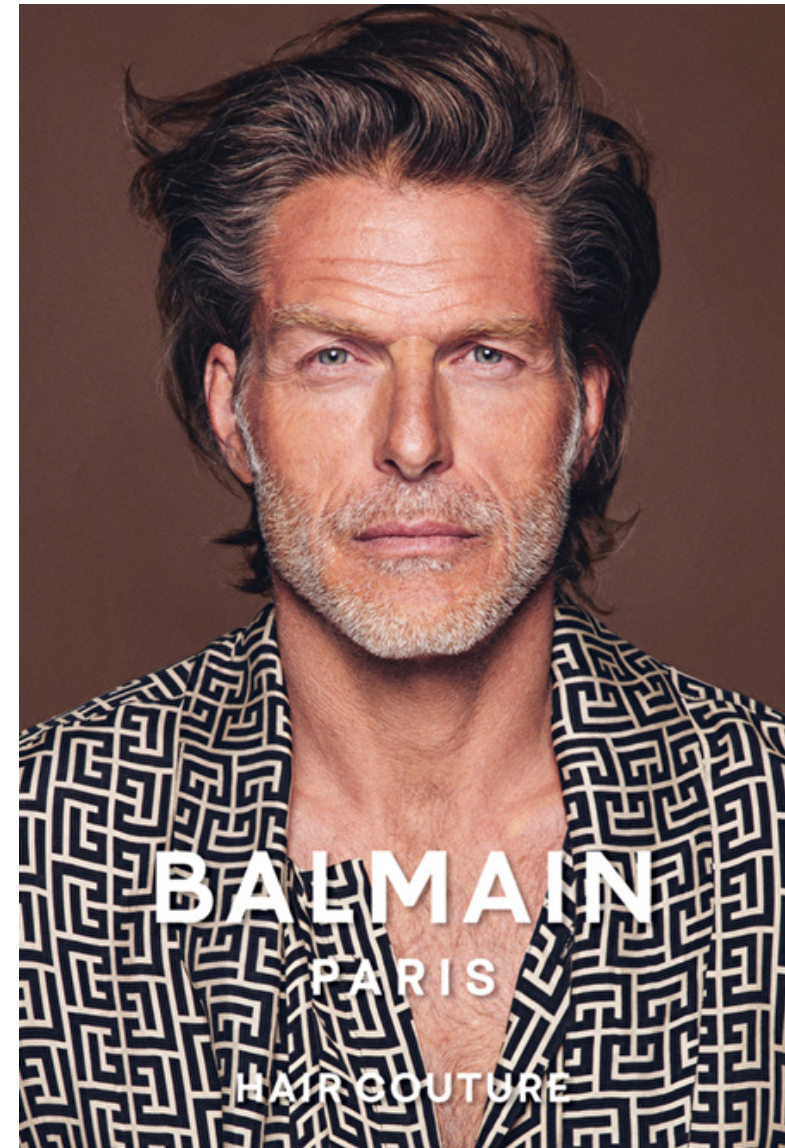

Select

MODEL MANAGEMENT

1400 Alton Rd Suite 103, Miami Beach, 33139, Florida, United States

Phone: (305) 672-6342 Fax: (305) 672-1749 Email: info.miami@selectmodel.com Website: <https://www.selectmodel.com/>

MICHEL FRANCOEUR

Height 183cm / 6' 0.0"

Chest 101cm / 40"

Waist 81cm / 32"

Shoes EU/US/UK 44.5 / 11.5 / 10

Inseam 79cm / 31"

Suit size 50cm / 40"

Suit cut Regular

Neck 38cm / 15"

Hair Dark blond

Hair length 4

Eyes Blue green