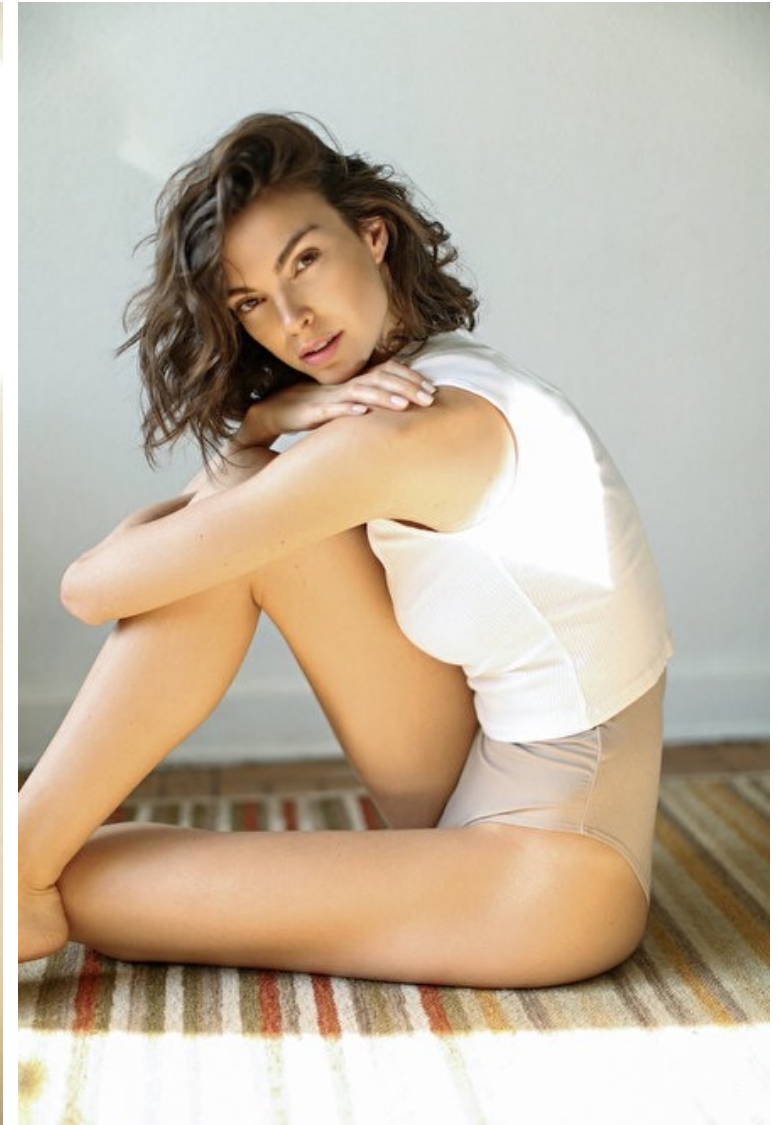

Priscilla Lourenco

Height 175cm / 5' 9.0"

Bust 83cm / 32.5"

Waist 64cm / 25"

Hips 92cm / 36"

Shoes EU/US/UK 37.5 / 7 / 4

Eyes Brown

Hair Brown