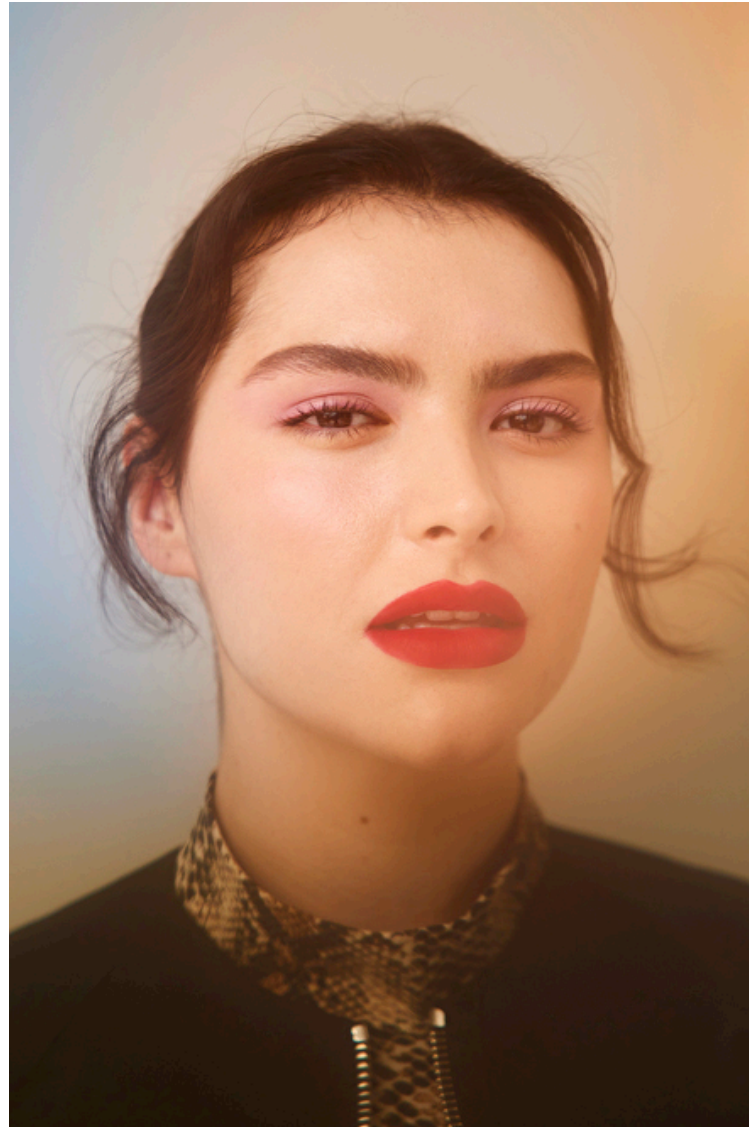

Select

MODEL MANAGEMENT

1400 Alton Rd Suite 103, Miami Beach, 33139, Florida, United States

Phone: (305) 672-6342 Fax: (305) 672-1749 Email: info.miami@selectmodel.com Website: <https://www.selectmodel.com/>

Sarah McDonald

Height 175cm / 5' 9.0"

Bust 109cm / 43"

Waist 85cm / 33.5"

Hips 115cm / 45.5"

Shoes EU/US/UK 41.5 / 10 / 8

Eyes Brown

Hair Brown

Cup D