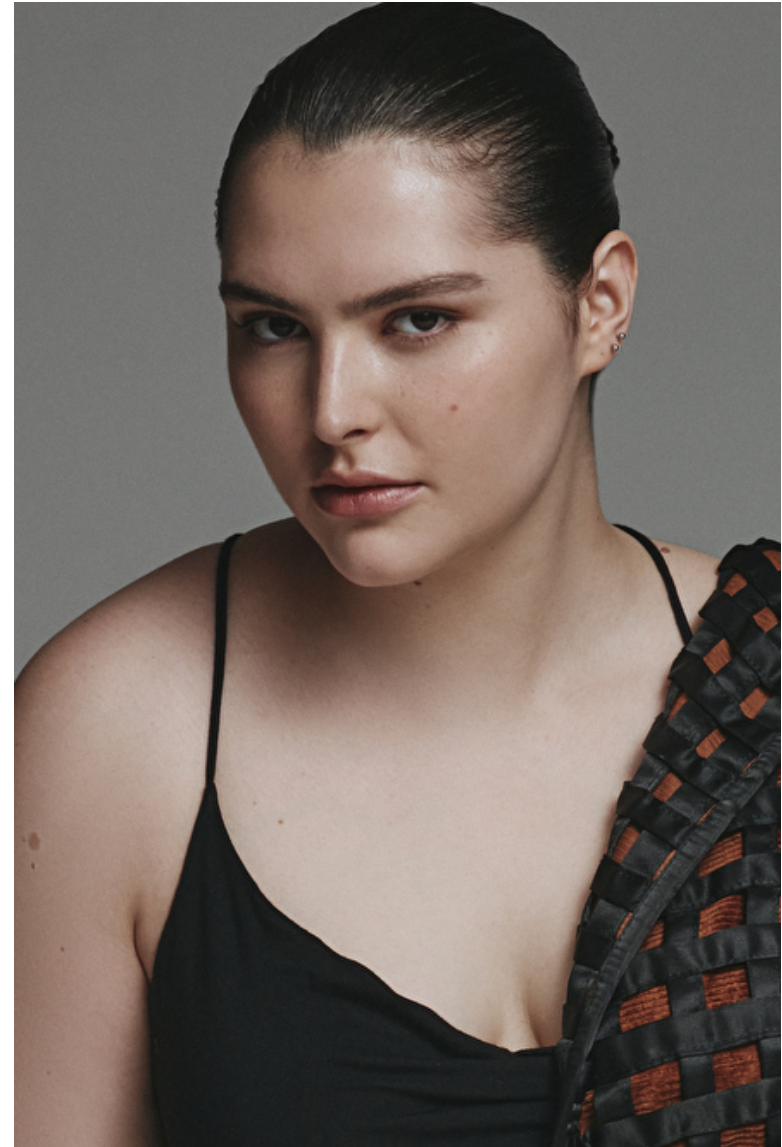

Select

MODEL MANAGEMENT

1400 Alton Rd Suite 103, Miami Beach, 33139, Florida, United States

Phone: (305) 672-6342 Fax: (305) 672-1749 Email: info.miami@selectmodel.com Website: <https://www.selectmodel.com/>

Sarah McDonald

Height 175cm / 5' 9.0"

Bust 109cm / 43"

Waist 85cm / 33.5"

Hips 115cm / 45.5"

Shoes EU/US/UK 41.5 / 10 / 8

Eyes Brown

Hair Brown

Cup D