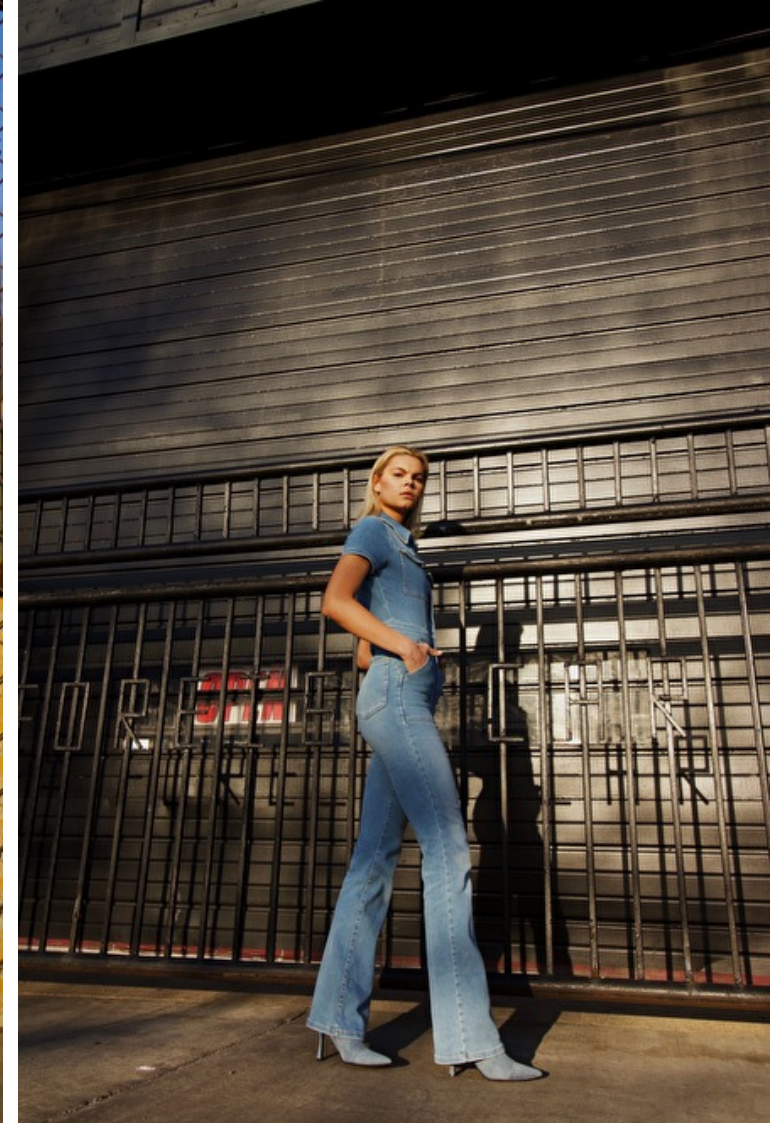

Select

MODEL MANAGEMENT

1400 Alton Rd Suite 103, Miami Beach, 33139, Florida, United States

Phone: (305) 672-6342 Fax: (305) 672-1749 Email: info.miami@selectmodel.com Website: <https://www.selectmodel.com/>

SOFIA C.

Height 175cm / 5' 9.0"

Size EU/US 32 / 2

Bust 81cm / 32"

Waist 61cm / 24"

Hips 89cm / 35"

Shoes EU/US/UK 39 / 8 / 6

Eyes Brown

Hair Dark blond

Location FL