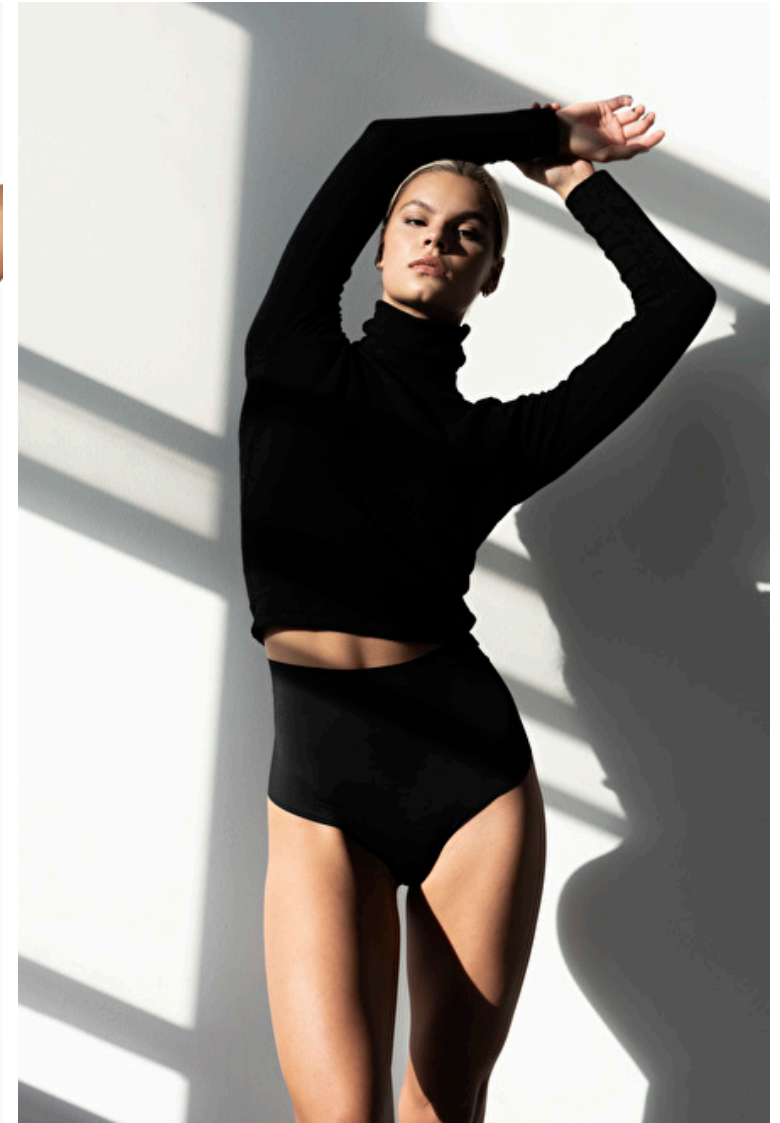

Select

MODEL MANAGEMENT

1400 Alton Rd Suite 103, Miami Beach, 33139, Florida, United States

Phone: (305) 672-6342 Fax: (305) 672-1749 Email: info.miami@selectmodel.com Website: <https://www.selectmodel.com/>

SOFIA C.

Height 175cm / 5' 9.0"

Size EU/US 32 / 2

Bust 81cm / 32"

Waist 61cm / 24"

Hips 89cm / 35"

Shoes EU/US/UK 39 / 8 / 6

Eyes Brown

Hair Dark blond

Location FL