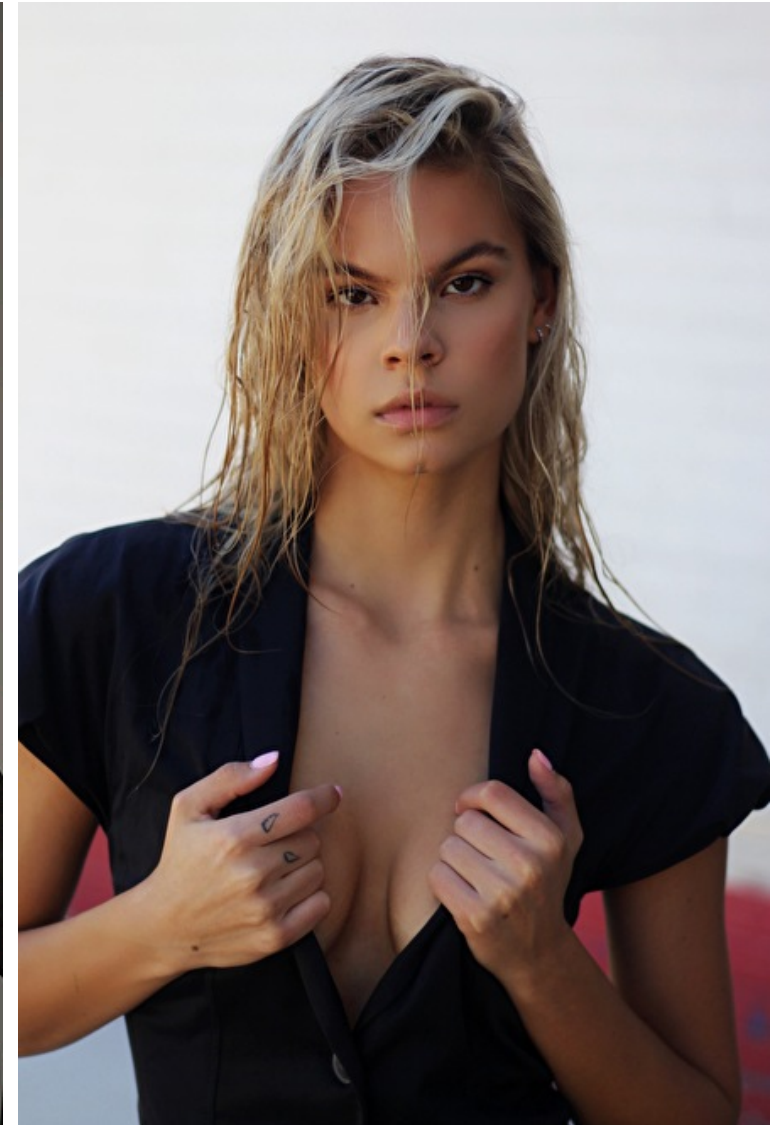

Select

MODEL MANAGEMENT

1400 Alton Rd Suite 103, Miami Beach, 33139, Florida, United States

Phone: (305) 672-6342 Fax: (305) 672-1749 Email: info.miami@selectmodel.com Website: <https://www.selectmodel.com/>

SOFIA C.

Height 175cm / 5' 9.0"

Size EU/US 32 / 2

Bust 81cm / 32"

Waist 61cm / 24"

Hips 89cm / 35"

Shoes EU/US/UK 39 / 8 / 6

Eyes Brown

Hair Dark blond

Location FL