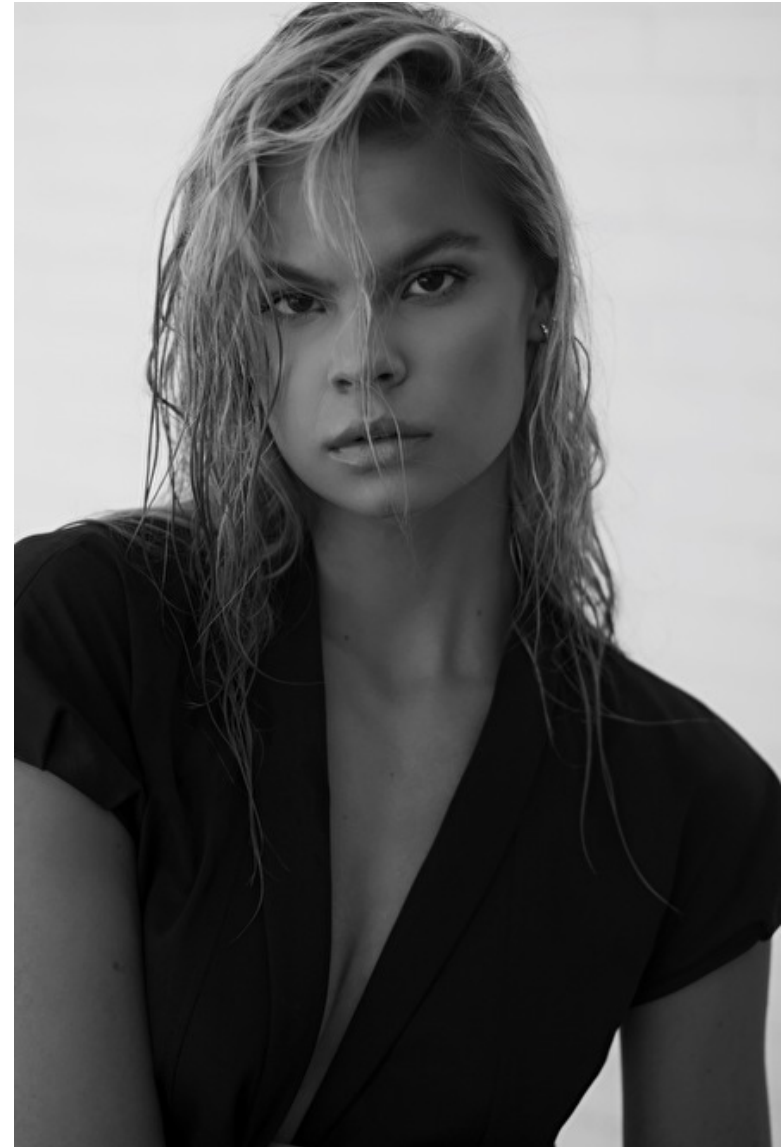

Select

MODEL MANAGEMENT

1400 Alton Rd Suite 103, Miami Beach, 33139, Florida, United States

Phone: (305) 672-6342 Fax: (305) 672-1749 Email: info.miami@selectmodel.com Website: <https://www.selectmodel.com/>

SOFIA C.

Height 175cm / 5' 9.0"

Size EU/US 32 / 2

Bust 81cm / 32"

Waist 61cm / 24"

Hips 89cm / 35"

Shoes EU/US/UK 39 / 8 / 6

Eyes Brown

Hair Dark blond

Location FL