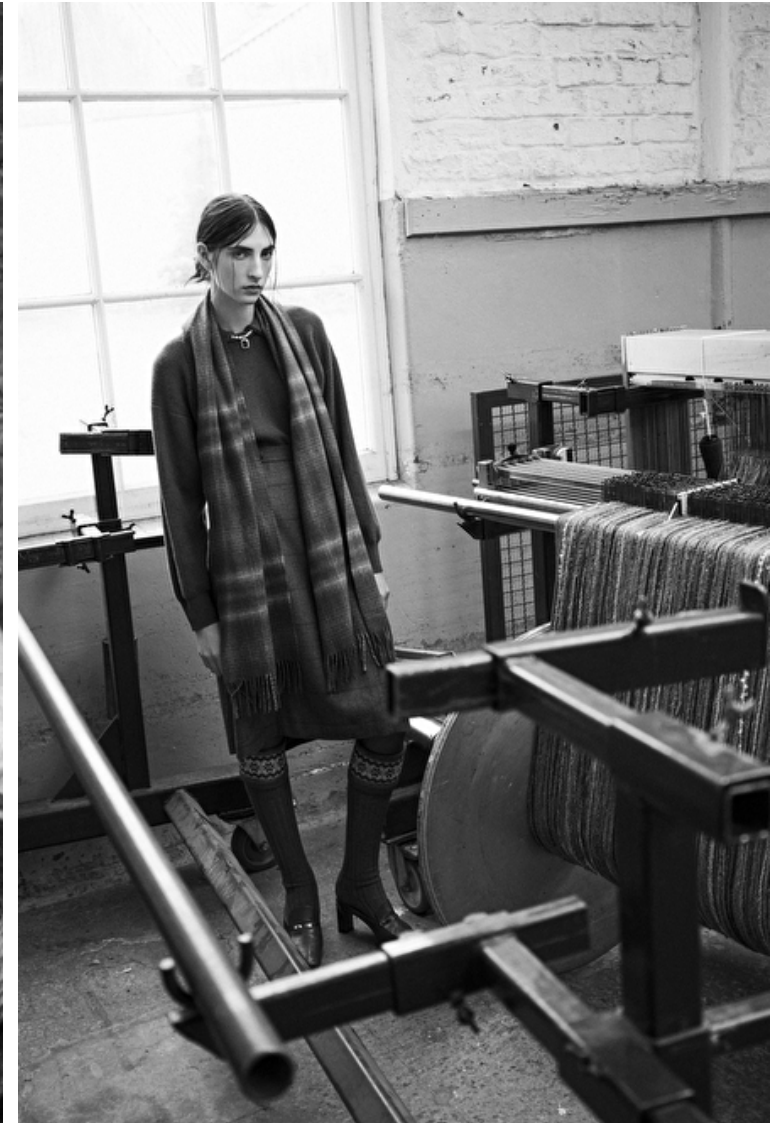

Bust 81cm / 32"

Waist 57cm / 22.5"

Hips 84cm / 33"

Shoes EU/US/UK 41.5 / 10 / 8

Eyes Blue green

Hair Dark brown

Cup A

Location UNITED KINGDOM