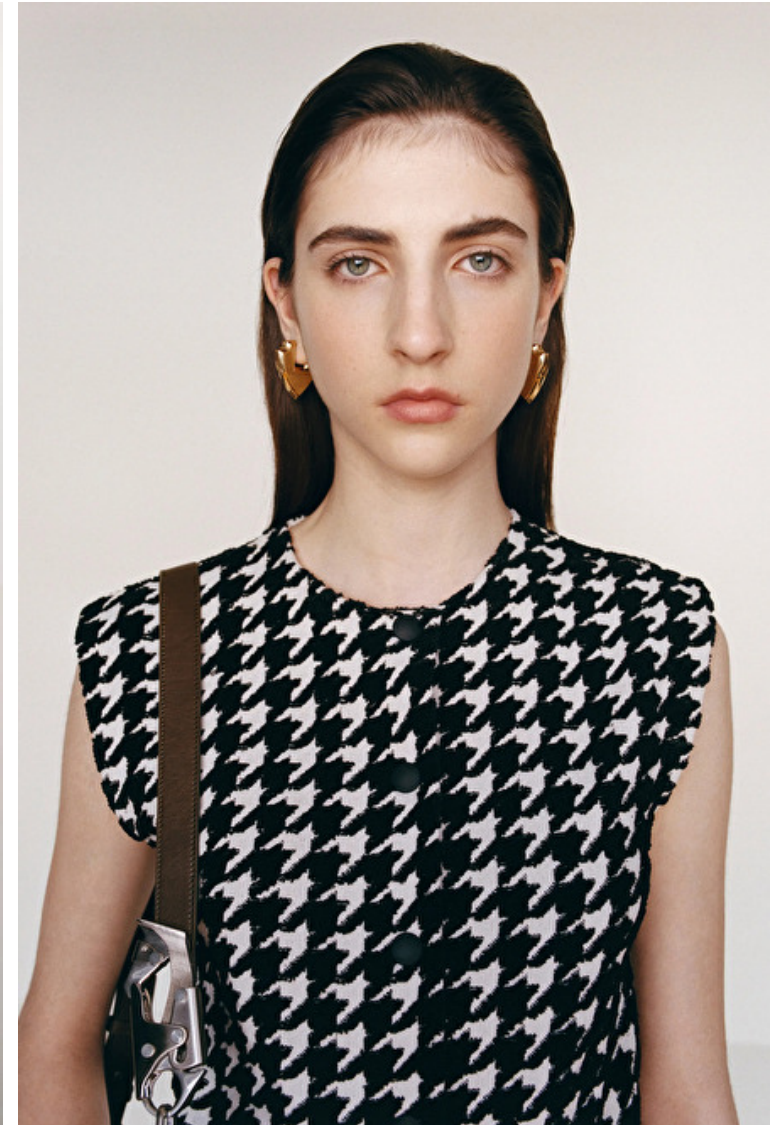

AMELIE STEELE

Height 178cm / 5' 10.0"

Bust 81cm / 32"

Waist 57cm / 22.5"

Hips 84cm / 33"

Shoes EU/US/UK 41.5 / 10 / 8

Eyes Blue green

Hair Dark brown

Cup A

Location UNITED KINGDOM

AMELIE STEELE

Height 178cm / 5' 10.0"

Bust 81cm / 32"

Waist 57cm / 22.5"

Hips 84cm / 33"

Shoes EU/US/UK 41.5 / 10 / 8

Eyes Blue green

Hair Dark brown

Cup A

Location UNITED KINGDOM

AMELIE STEELE

Height 178cm / 5' 10.0"

Bust 81cm / 32"

Waist 57cm / 22.5"