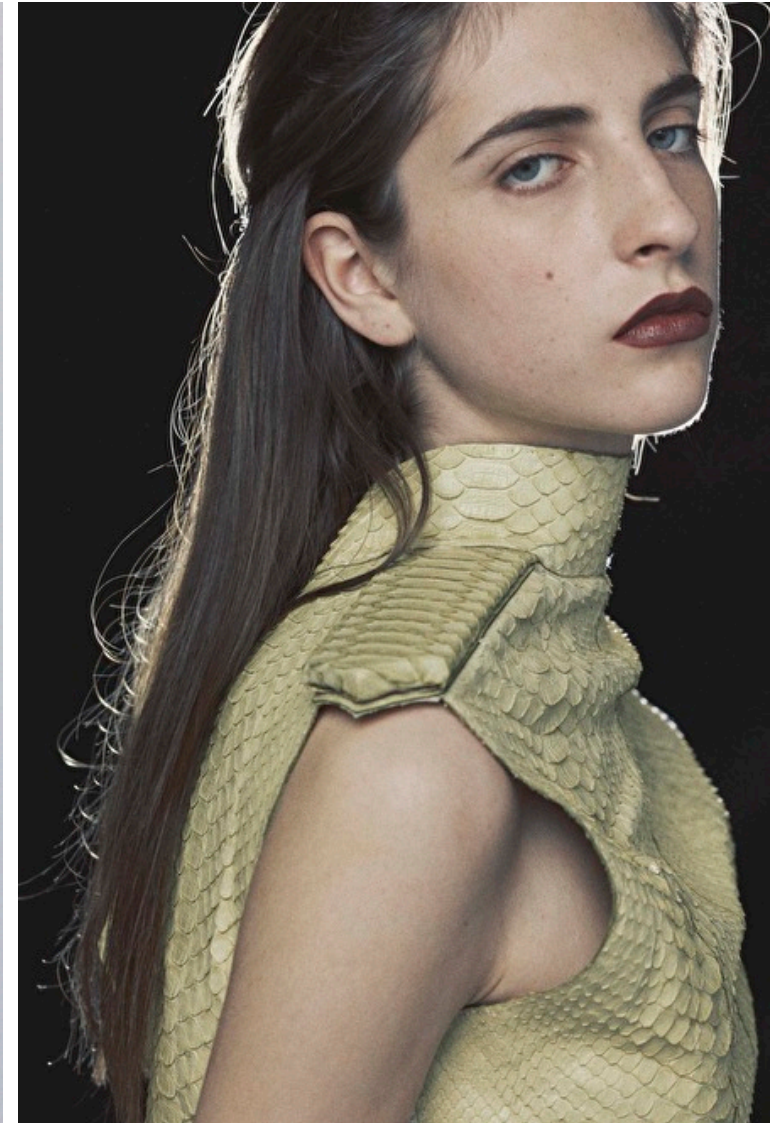

Hips 84cm / 33"

Shoes EU/US/UK 41.5 / 10 / 8

Eyes Blue green

Hair Dark brown

Cup A

Location UNITED KINGDOM

Select

MODEL MANAGEMENT