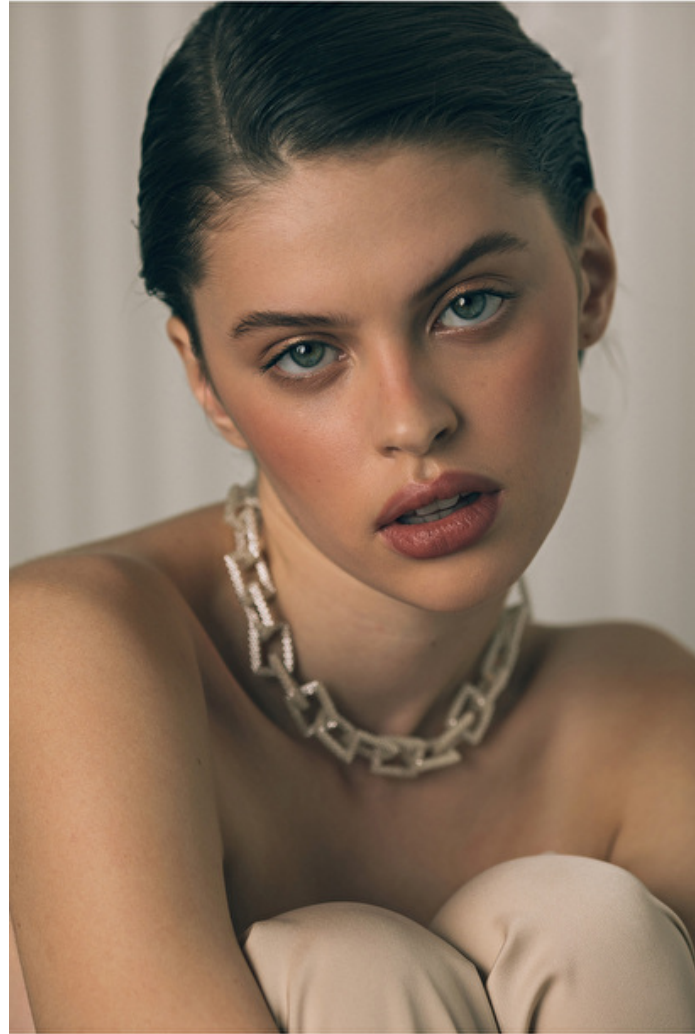

Height 174cm / 5' 8.5"

Bust 89cm / 35"

Waist 59cm / 23"

Hips 86cm / 34"

Shoes EU/US/UK 38 / 7.5 / 5

Eyes Green

Hair Brown

Select