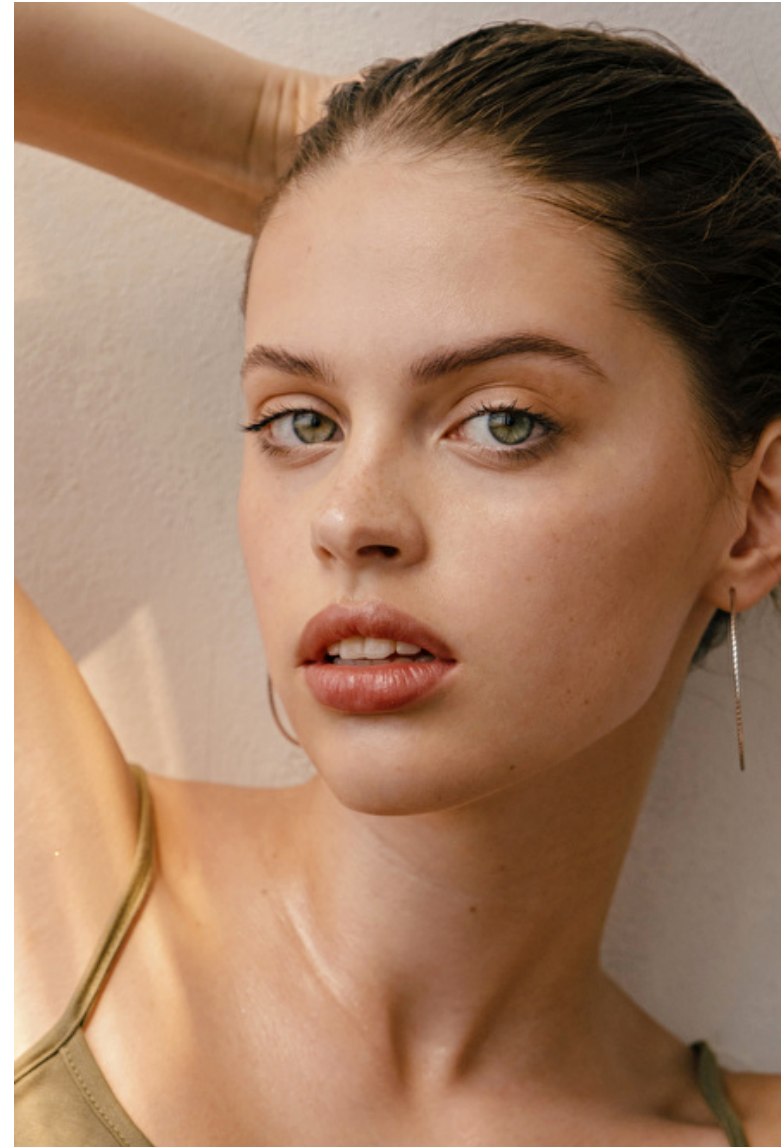

Anna Yuraeva

Height 174cm / 5' 8.5"

Bust 89cm / 35"

Waist 59cm / 23"

Hips 86cm / 34"

Shoes EU/US/UK 38 / 7.5 / 5

Eyes Green

Hair Brown

Height 174cm / 5' 8.5"

Bust 89cm / 35"

Waist 59cm / 23"

Hips 86cm / 34"

Shoes EU/US/UK 38 / 7.5 / 5

Eyes Green

Hair Brown

Anna Yuraeva