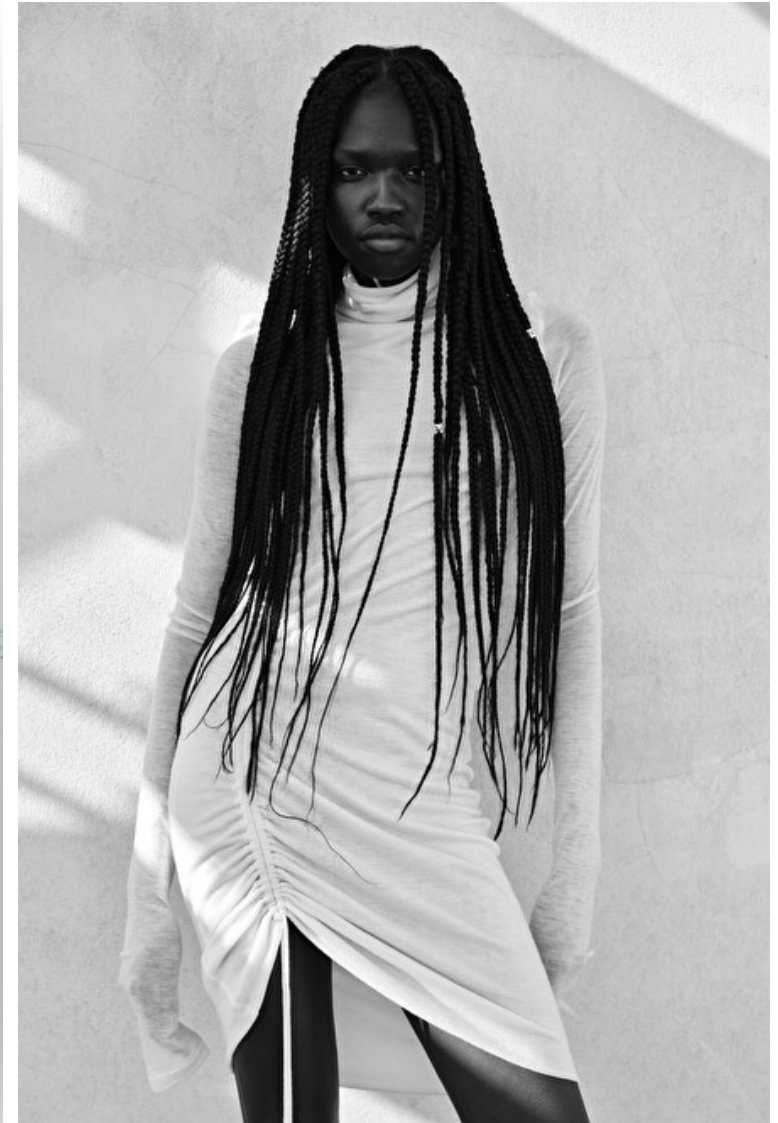

Bust 82cm / 32.5"

Waist 61cm / 24"

Hips 86cm / 34"

Shoes EU/US/UK 40.5 / 9.5 / 7

Eyes Black

Hair Black

Via Giorgio Washington, 2, Milano, 20146, Lombardia, Italy

Phone: +39 02 89658300 Fax: +39 02 89658398 Email: info.milano@selectmodel.com Website: https://www.selectmodel.com/