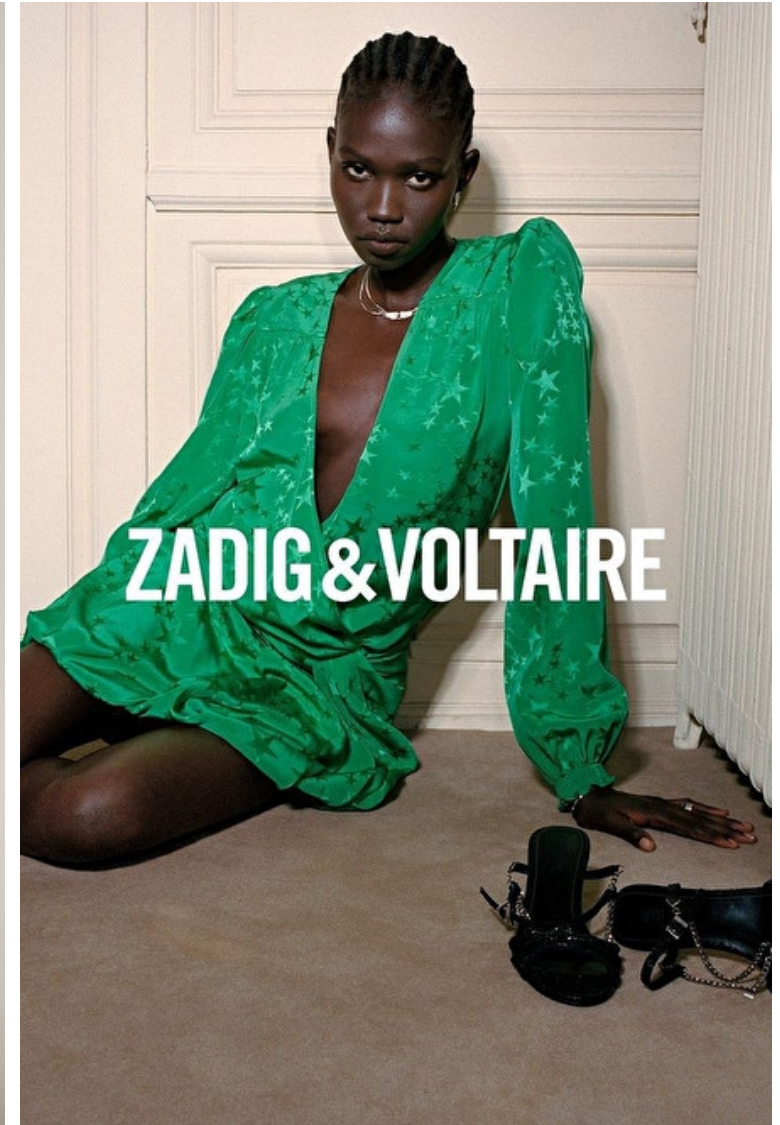

Anok

Height 175cm / 5' 9.0"

Bust 82cm / 32.5"

Waist 61cm / 24"

Hips 86cm / 34"

Shoes EU/US/UK 40.5 / 9.5 / 7

Eyes Black

Hair Black