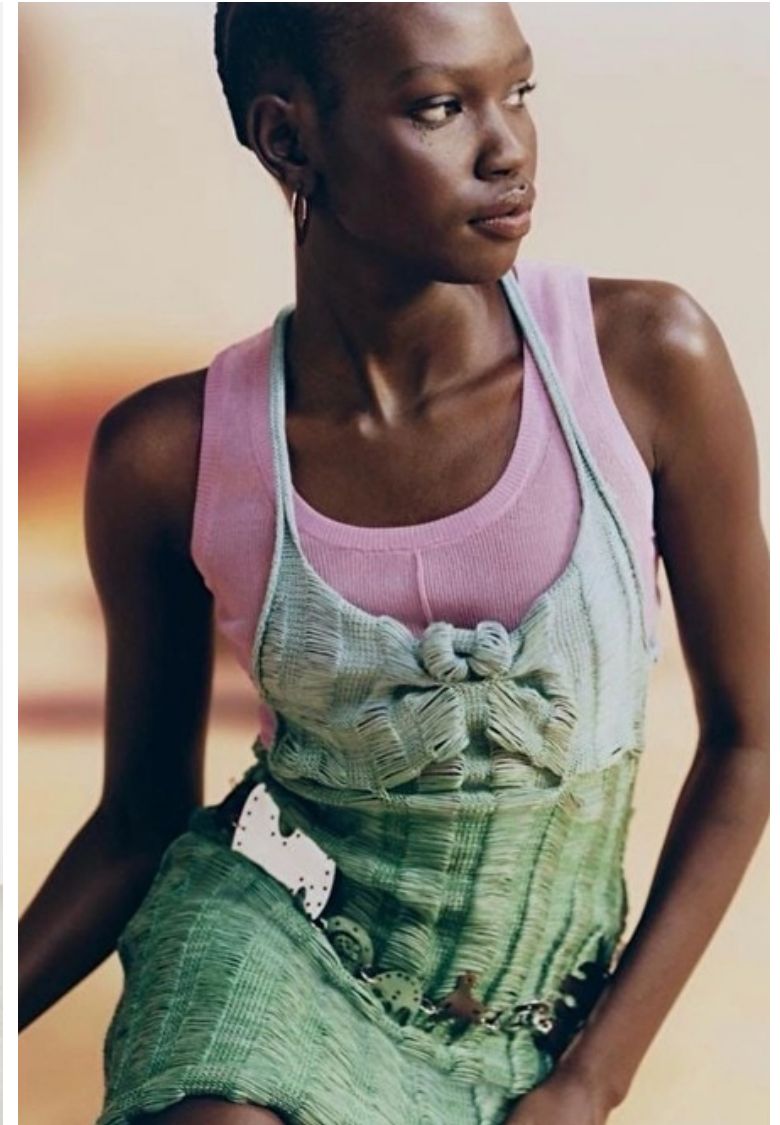

Bust 82cm / 32.5"

Waist 61cm / 24"

Hips 86cm / 34"

Shoes EU/US/UK 40.5 / 9.5 / 7

Eyes Black

Hair Black

Anok

Height 175cm / 5' 9.0"