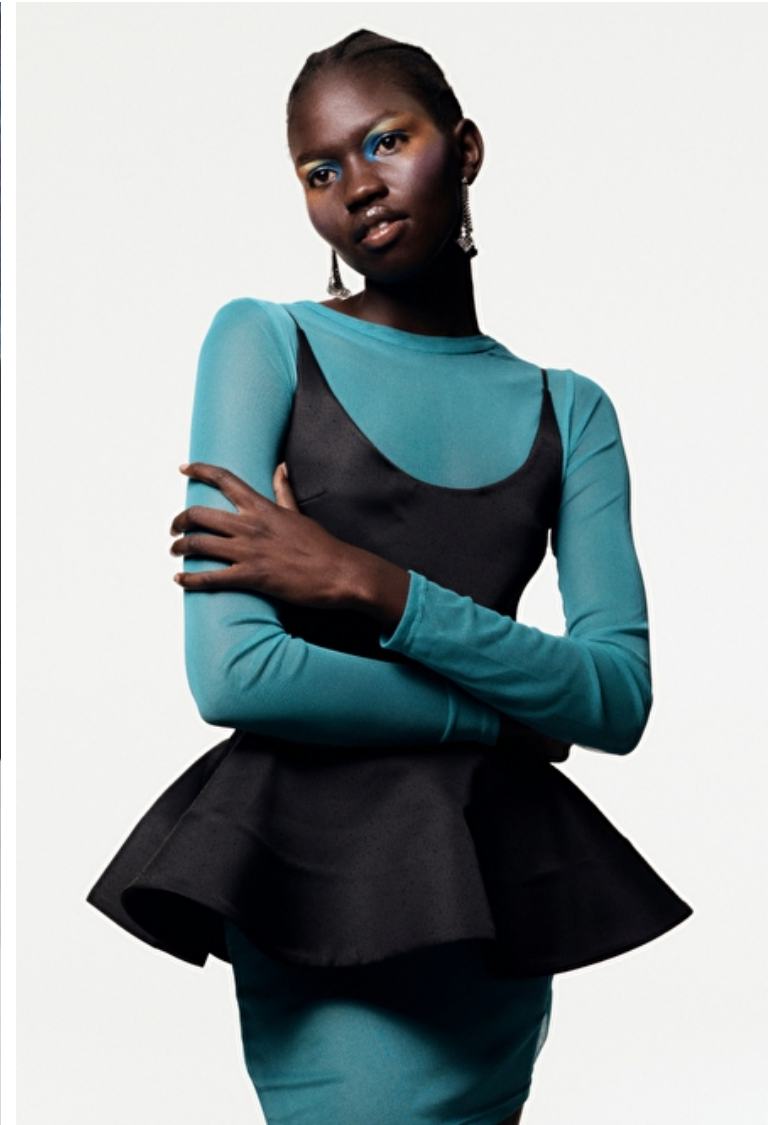

Bust 82cm / 32.5"

Waist 61cm / 24"

Hips 86cm / 34"

Shoes EU/US/UK 40.5 / 9.5 / 7

Eyes Black

Hair Black

Anok

Height 175cm / 5' 9.0"