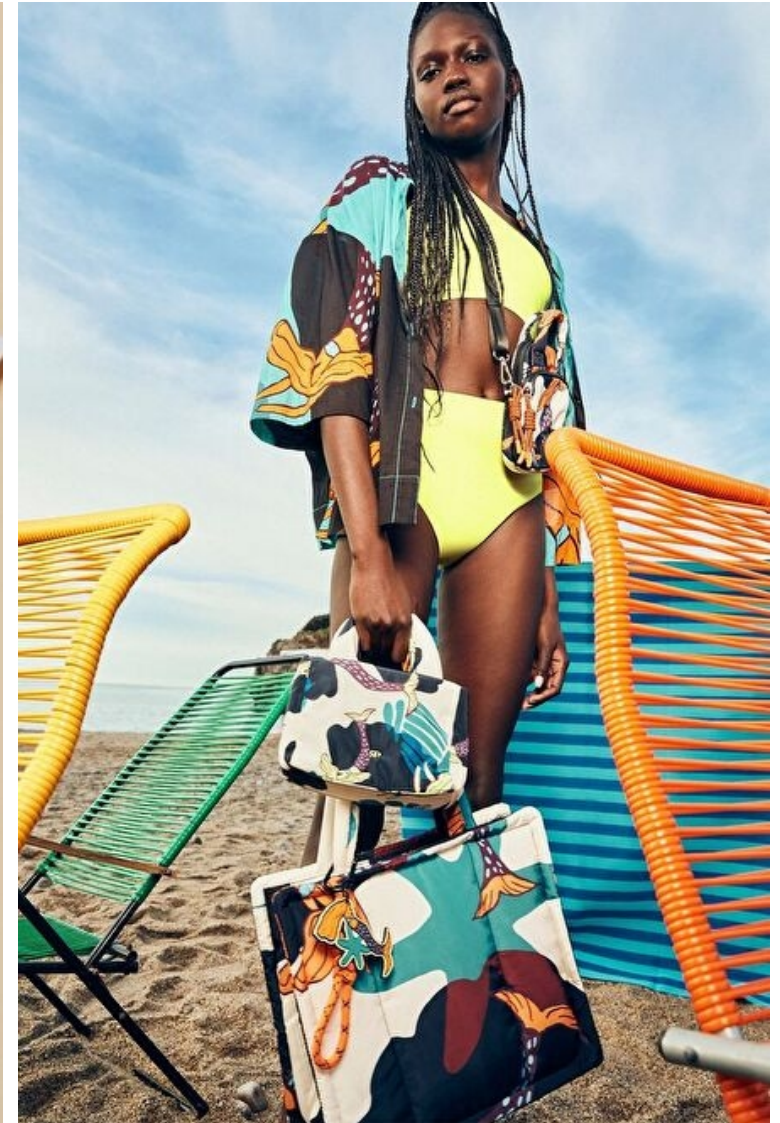

Bust 82cm / 32.5"

Waist 61cm / 24"

Hips 86cm / 34"

Shoes EU/US/UK 40.5 / 9.5 / 7

Eyes Black

Hair Black

Anok

Height 175cm / 5' 9.0"