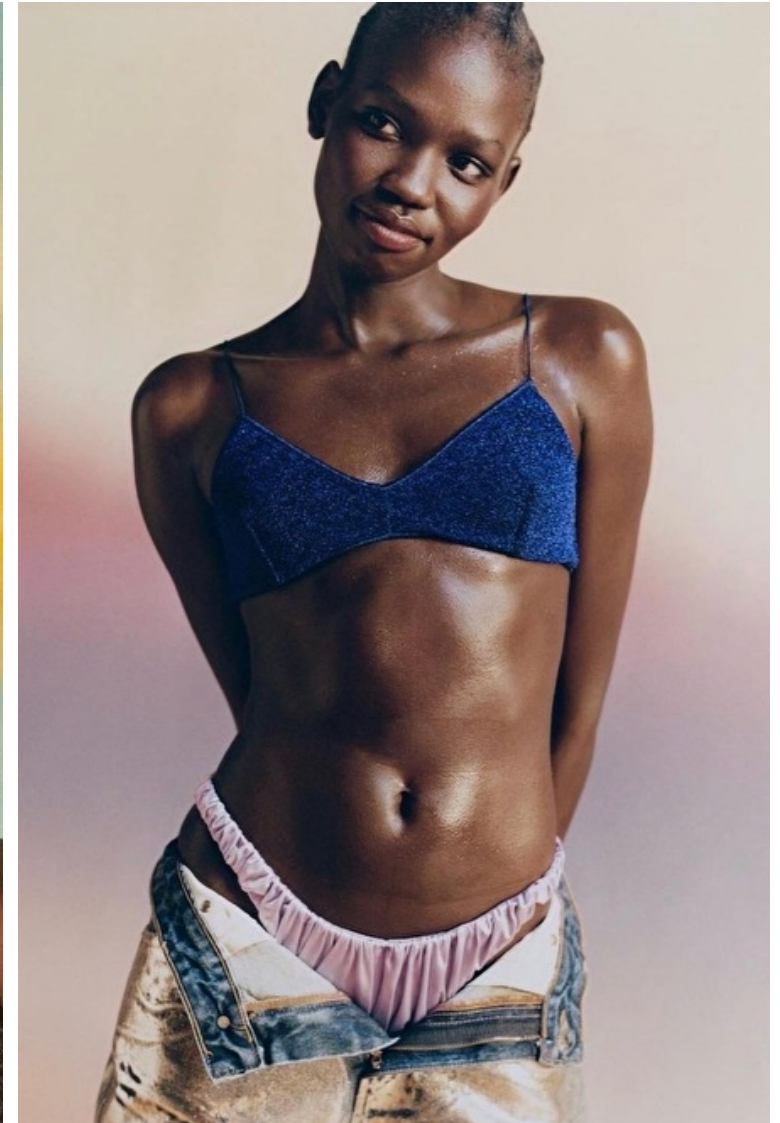

Bust 82cm / 32.5"

Waist 61cm / 24"

Hips 86cm / 34"

Shoes EU/US/UK 40.5 / 9.5 / 7

Eyes Black

Hair Black

Anok

Height 175cm / 5' 9.0"