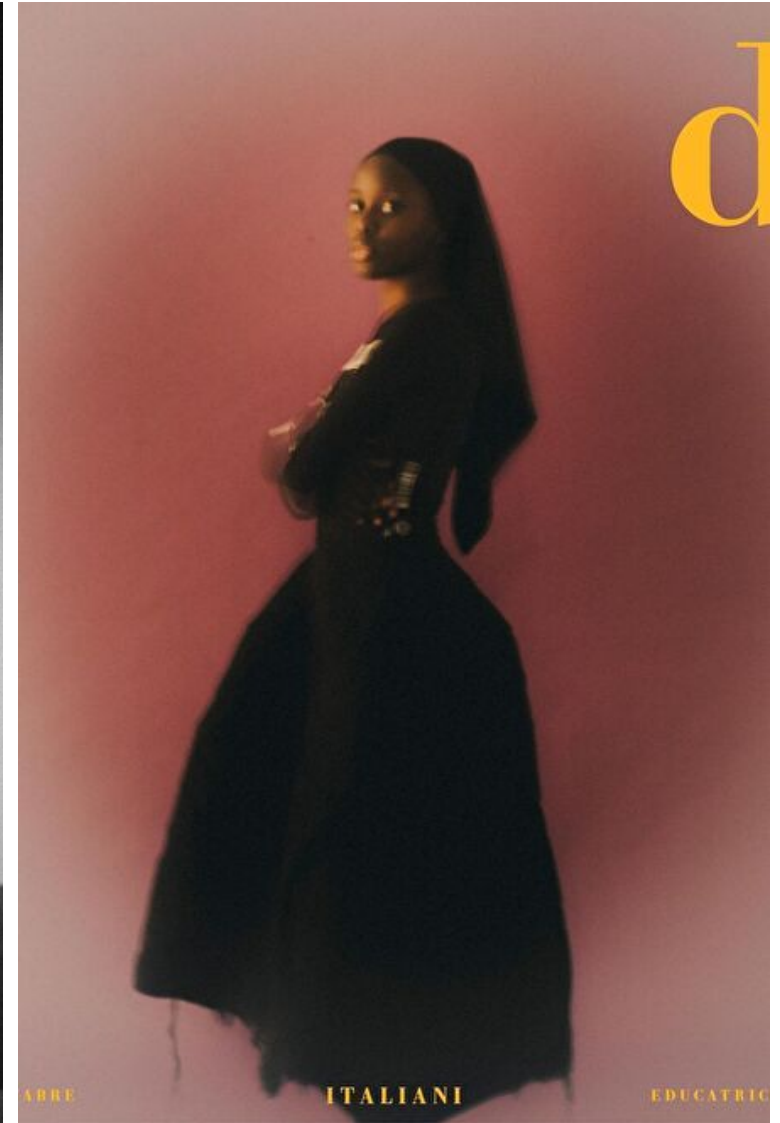

Height 177cm / 5' 9.5"

Bust 80cm / 31.5"

Waist 61cm / 24"

Hips 89cm / 35"

Shoes EU/US/UK 40 / 9 / 7

Eyes Brown

Select

MODEL MANAGEMENT