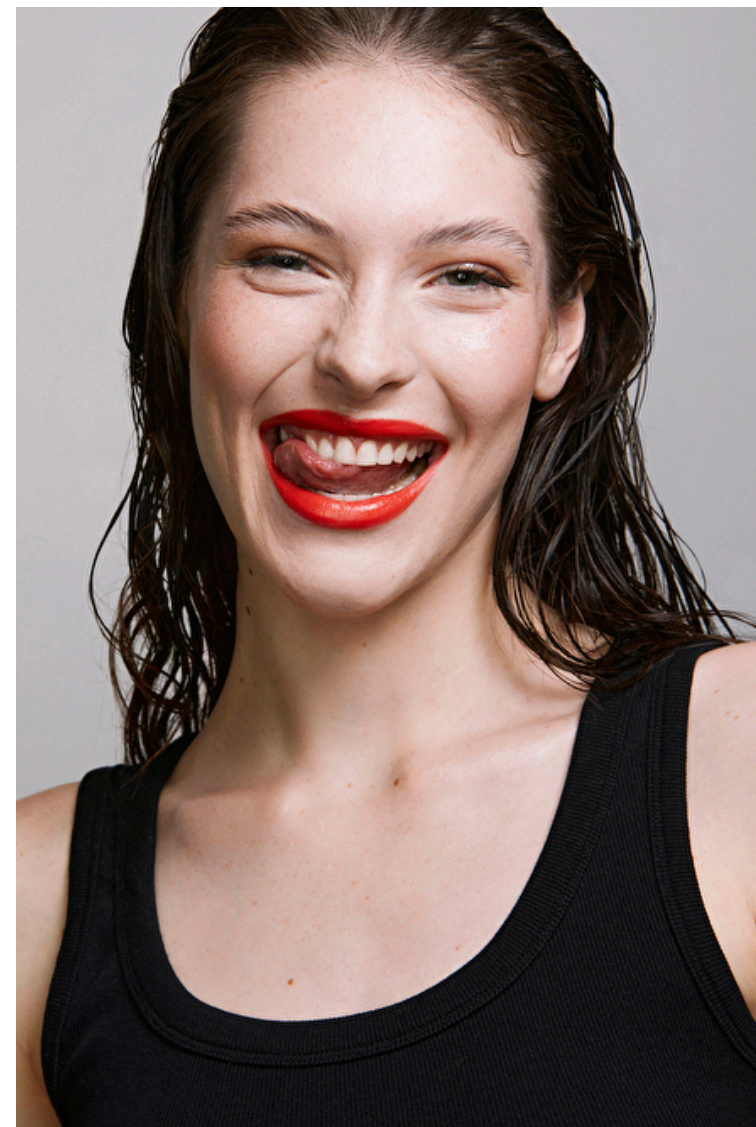

Height 179cm / 5' 10.5"

Bust 85cm / 33.5"

Waist 62cm / 24.5"

Hips 89cm / 35"

Shoes EU/US/UK 40.5 / 9.5 / 7

Eyes Blue

Hair Brown

Select