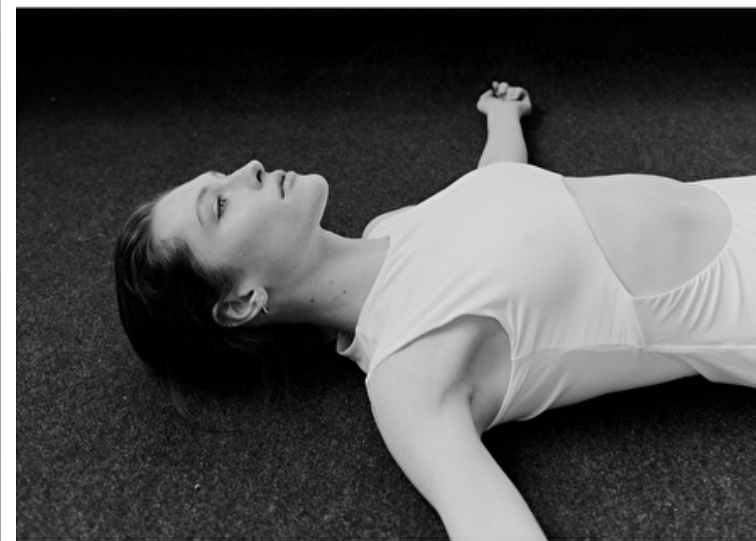

Height 179cm / 5' 10.5"

Bust 85cm / 33.5"

Waist 62cm / 24.5"

Hips 89cm / 35"

Shoes EU/US/UK 40.5 / 9.5 / 7

Eyes Blue

Hair Brown

Select