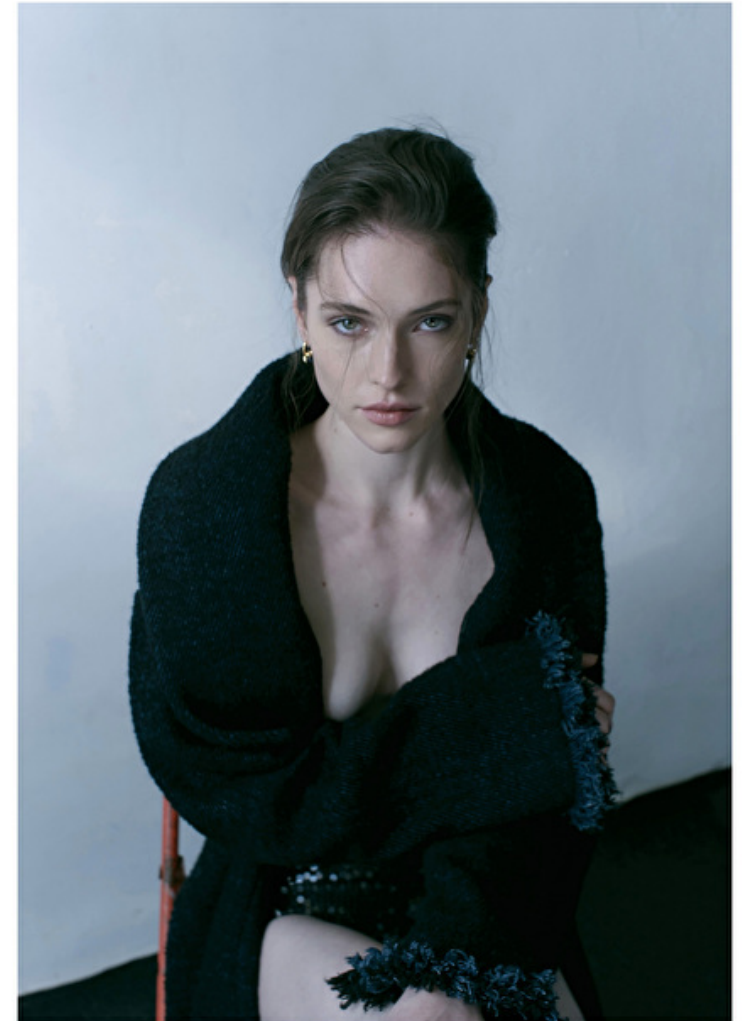

Height 179cm / 5' 10.5"

Bust 85cm / 33.5"

Waist 62cm / 24.5"

Hips 89cm / 35"

Shoes EU/US/UK 40.5 / 9.5 / 7

Eyes Blue

Hair Brown

Select