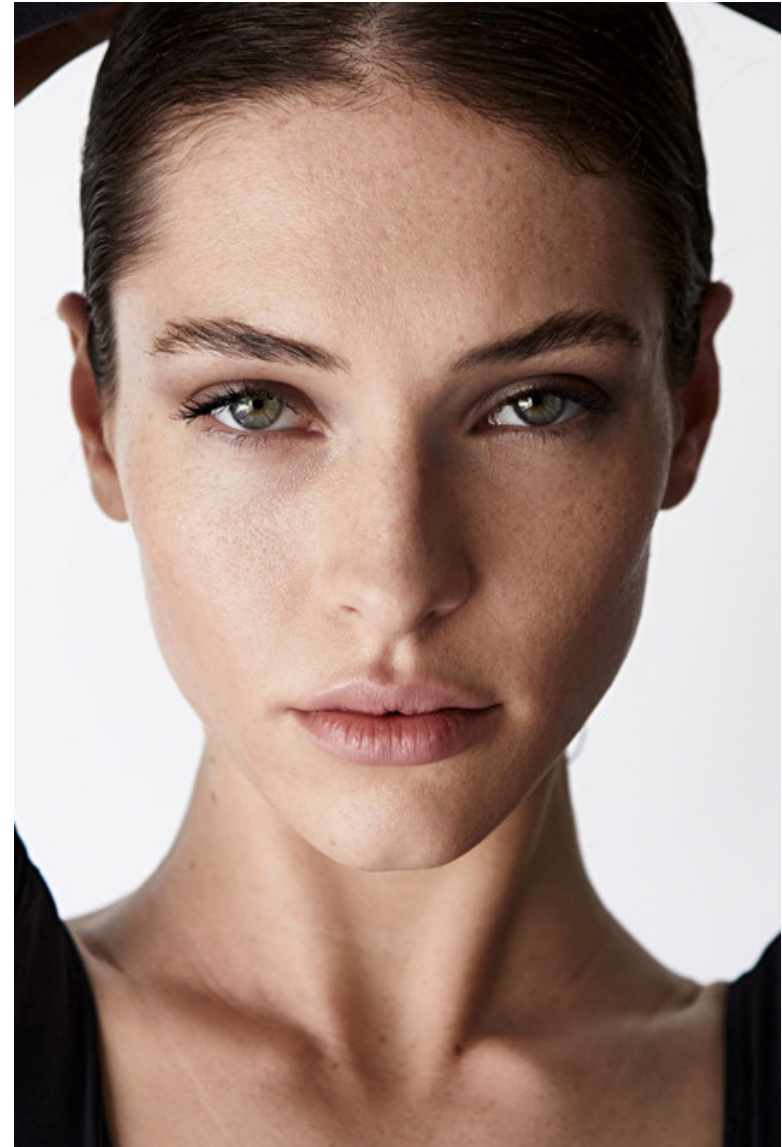

Felicity

Height 179cm / 5' 10.5"

Bust 85cm / 33.5"

Waist 62cm / 24.5"

Hips 89cm / 35"

Shoes EU/US/UK 40.5 / 9.5 / 7

Eyes Blue

Hair Brown