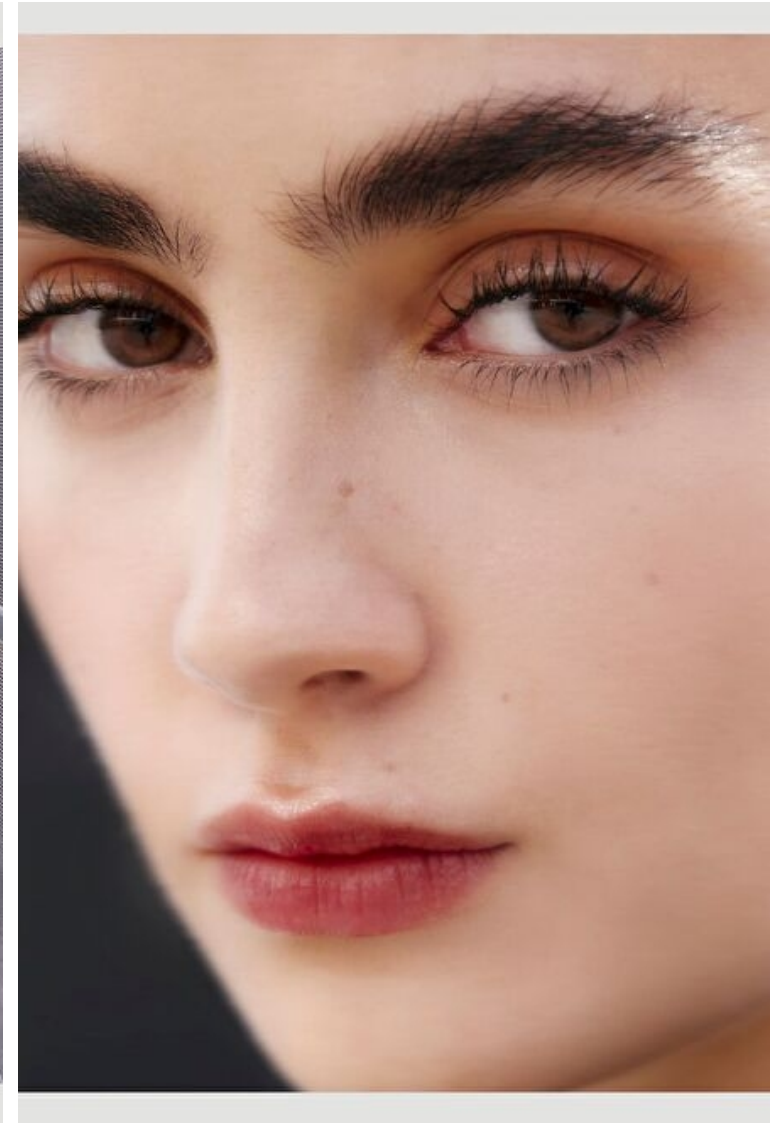

Julieta Barba

Height 177cm / 5' 9.5"

Bust 80cm / 31.5"

Waist 61cm / 24"

Hips 90cm / 35.5"

Shoes EU/US/UK 40 / 9 / 7

Eyes Brown

Hair Brown