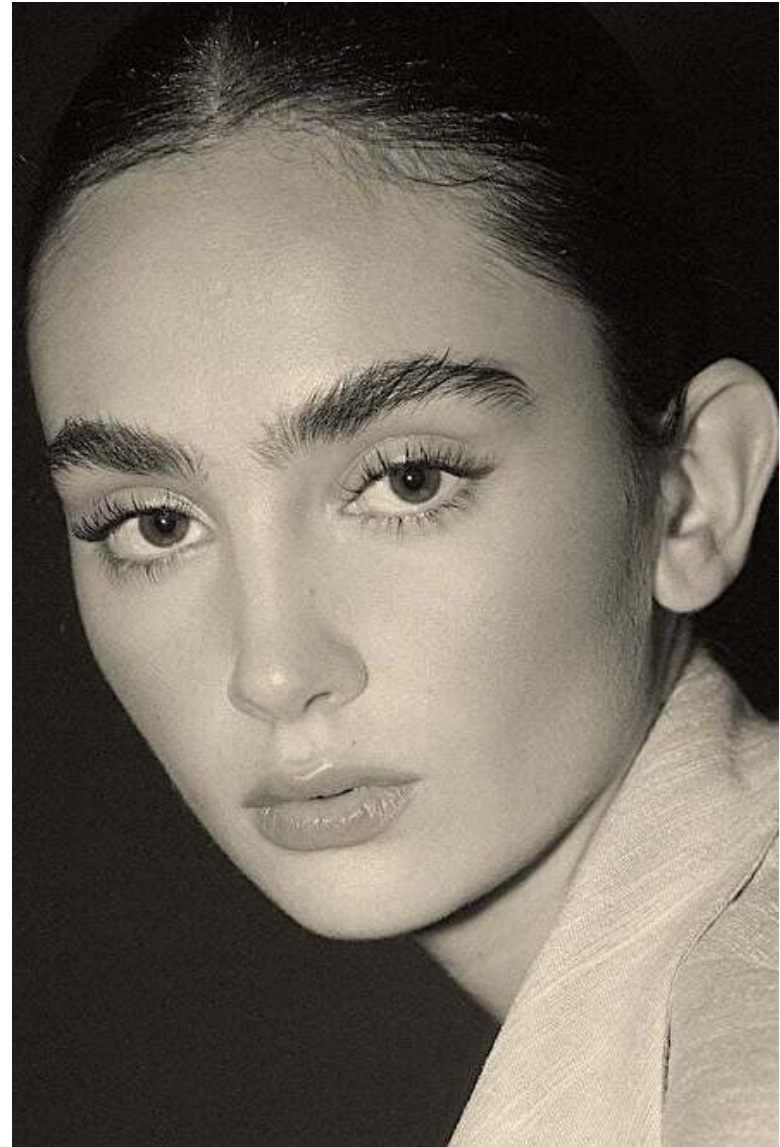

Julieta Barba

Height 177cm / 5' 9.5"

Bust 80cm / 31.5"

Waist 61cm / 24"

Hips 90cm / 35.5"

Shoes EU/US/UK 40 / 9 / 7

Eyes Brown

Hair Brown