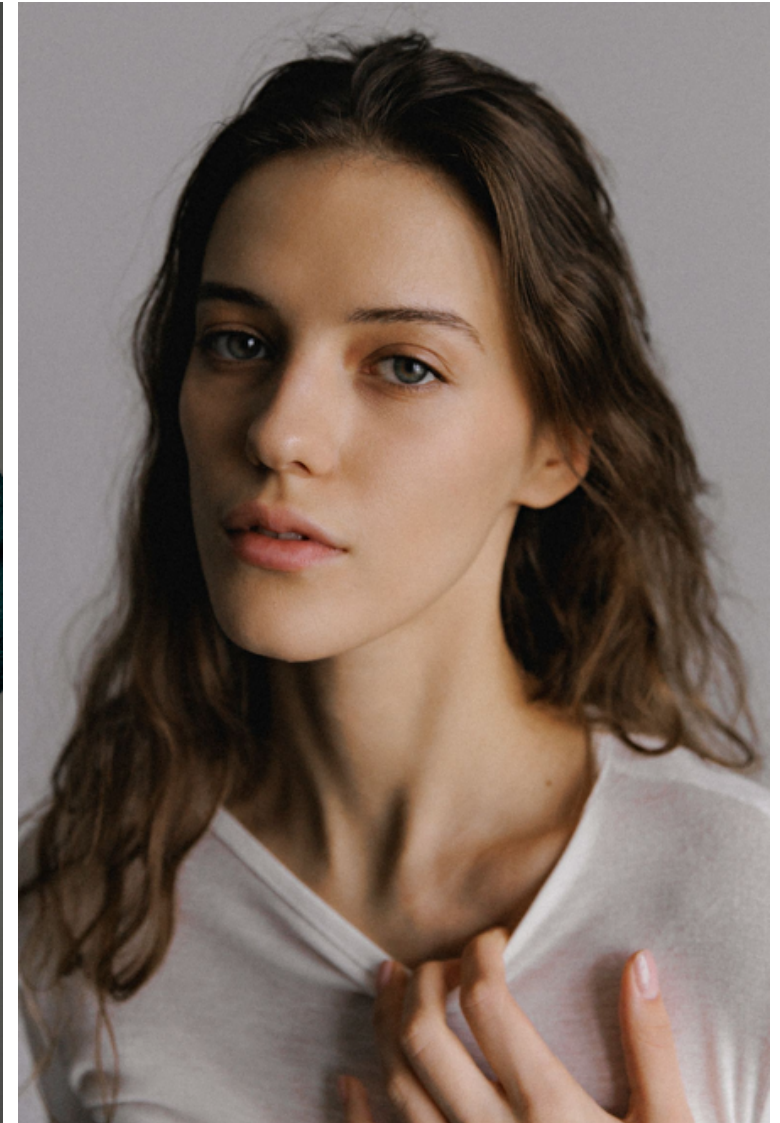

Waist 60cm / 23.5"

Hips 89cm / 35"

Shoes EU/US/UK 38.5 / 7.5 / 5

Eyes Hazel

Hair Brown

Cup A/B

Select

MODEL MANAGEMENT