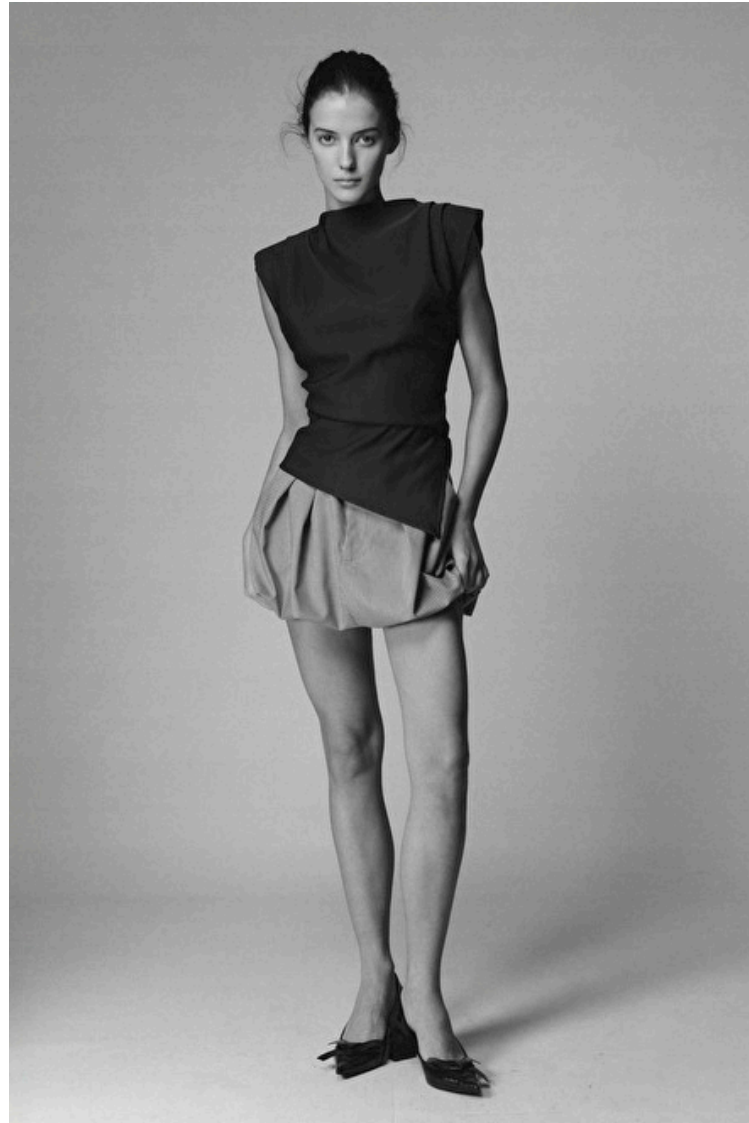

Katya Tiashkun

Height 175cm / 5' 9.0"

Bust 82cm / 32.5"

Waist 60cm / 23.5"

Hips 89cm / 35"

Shoes EU/US/UK 38.5 / 7.5 / 5

Eyes Hazel

Hair Brown

Cup A/B

Katya Tiashkun

Height 175cm / 5' 9.0"

Bust 82cm / 32.5"

Waist 60cm / 23.5"

Hips 89cm / 35"

Shoes EU/US/UK 38.5 / 7.5 / 5

Eyes Hazel

Hair Brown

Cup A/B

Katya Tiashkun

Height 175cm / 5' 9.0"

Bust 82cm / 32.5"

Waist 60cm / 23.5"

Hips 89cm / 35"

Shoes EU/US/UK 38.5 / 7.5 / 5