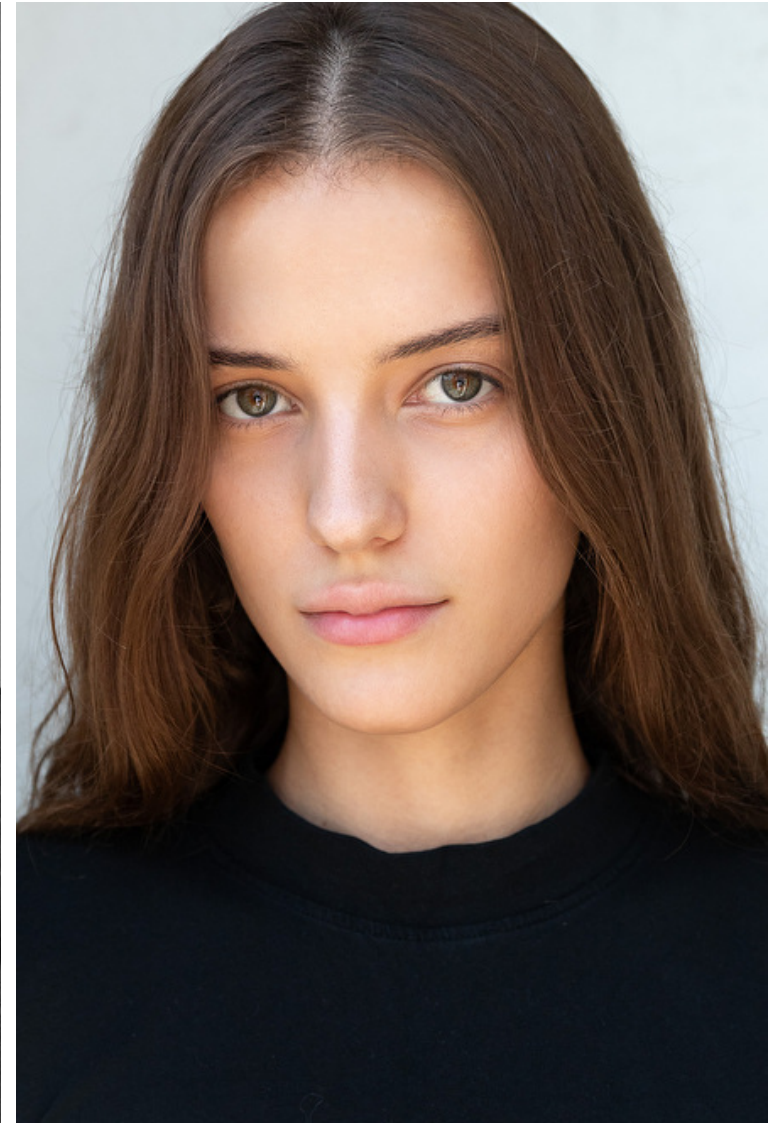

Katya Tiashkun

Height 175cm / 5' 9.0"

Bust 82cm / 32.5"

Waist 60cm / 23.5"

Hips 89cm / 35"

Shoes EU/US/UK 38.5 / 7.5 / 5

Eyes Hazel

Hair Brown

Cup A/B