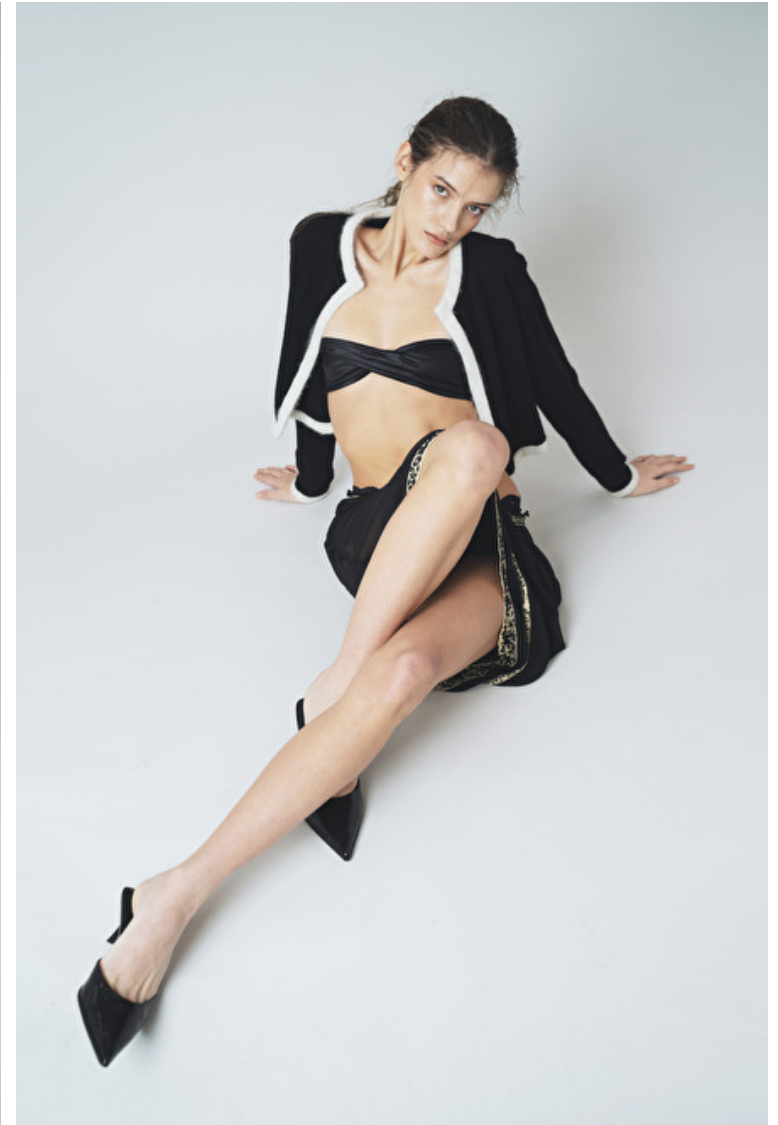

Katya Tiashkun

Height 175cm / 5' 9.0"

Bust 82cm / 32.5"

Waist 60cm / 23.5"

Hips 89cm / 35"

Shoes EU/US/UK 38.5 / 7.5 / 5

Eyes Hazel

Hair Brown

Cup A/B