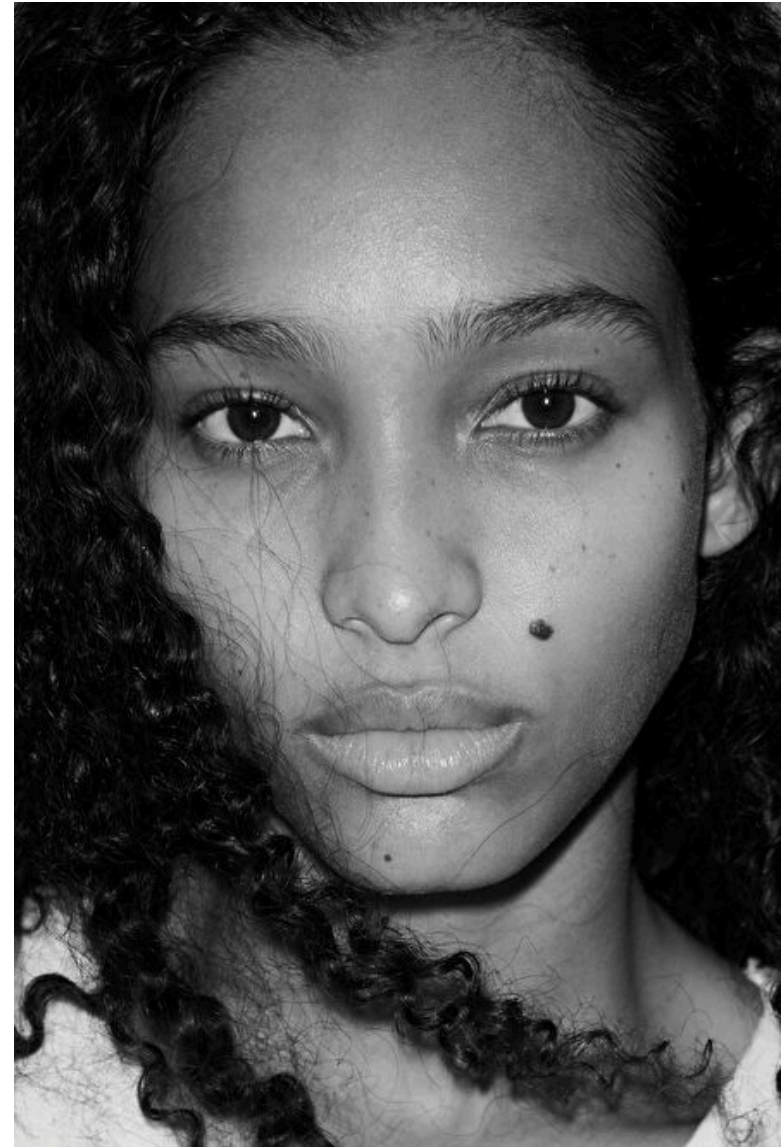

Kenly

Height 177cm / 5' 9.5"

Bust 84cm / 33"

Waist 61cm / 24"

Hips 92cm / 36"

Shoes EU/US/UK 40 / 9 / 7

Eyes Dark brown

Hair Dark brown

Height 177cm / 5' 9.5"

Bust 84cm / 33"

Waist 61cm / 24"

Hips 92cm / 36"

Shoes EU/US/UK 40 / 9 / 7

Eyes Dark brown

Hair Dark brown

Select