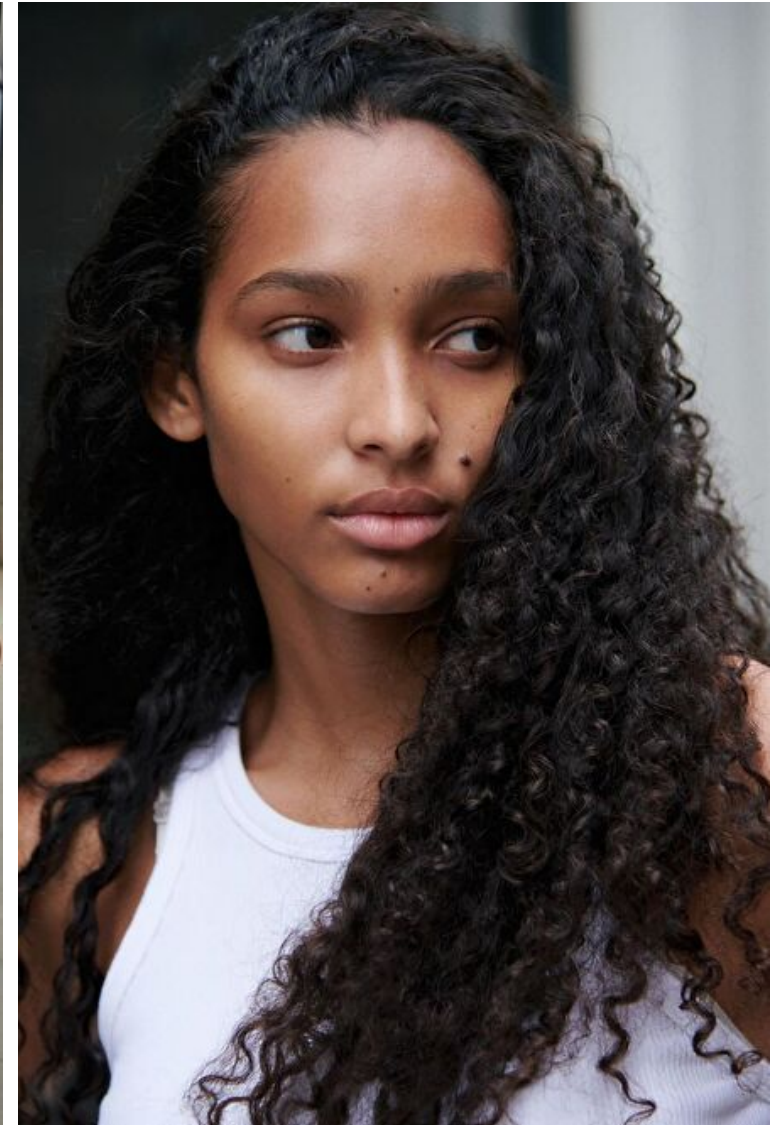

Height 177cm / 5' 9.5"

Bust 84cm / 33"

Waist 61cm / 24"

Hips 92cm / 36"

Shoes EU/US/UK 40 / 9 / 7

Eyes Dark brown

Hair Dark brown

Select