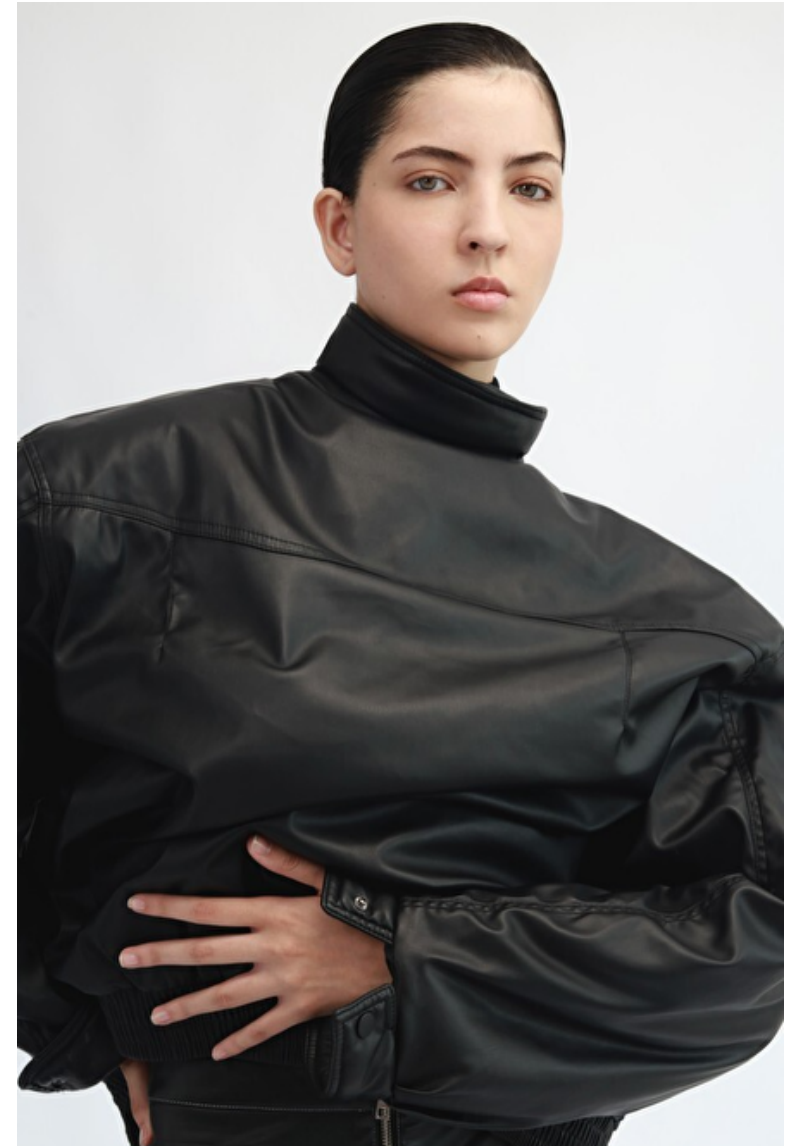

Laura Faria

Height 179cm / 5' 10.5"

Bust 75cm / 29.5"

Waist 59cm / 23"

Hips 89cm / 35"

Shoes EU/US/UK 39 / 8 / 6

Eyes Green

Hair Dark brown