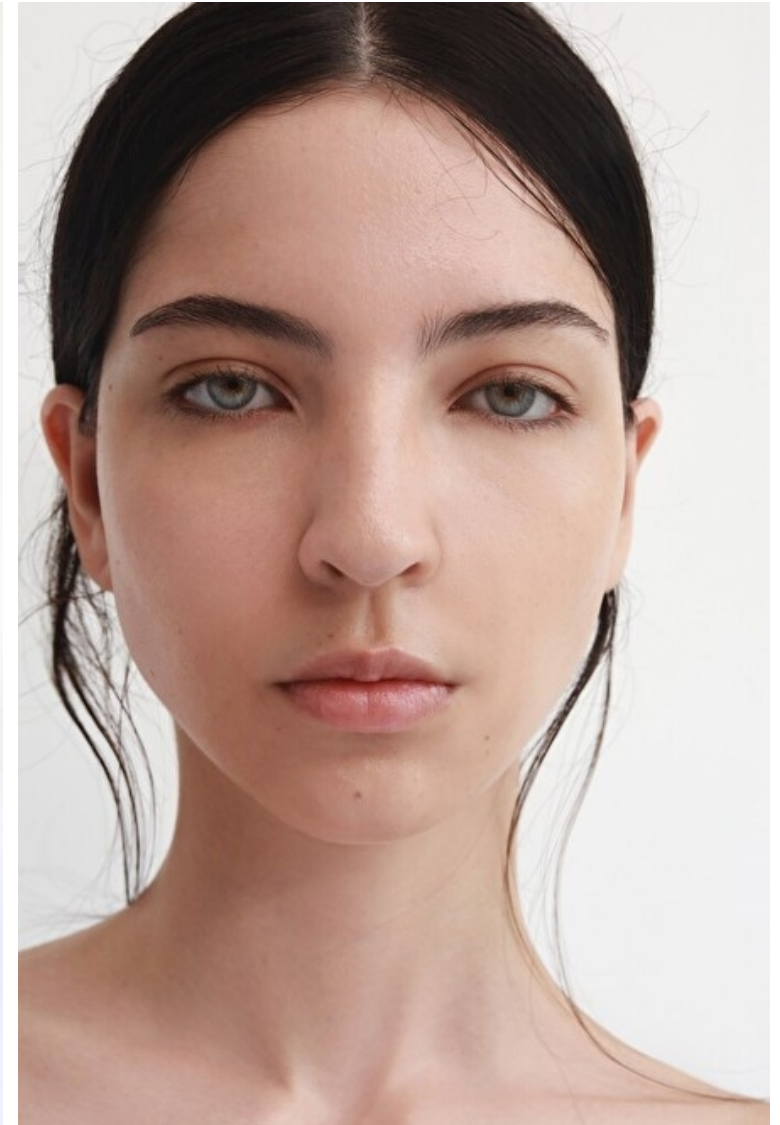

Laura Faria

Height 179cm / 5' 10.5"

Bust 75cm / 29.5"

Waist 59cm / 23"

Hips 89cm / 35"

Shoes EU/US/UK 39 / 8 / 6

Eyes Green

Hair Dark brown