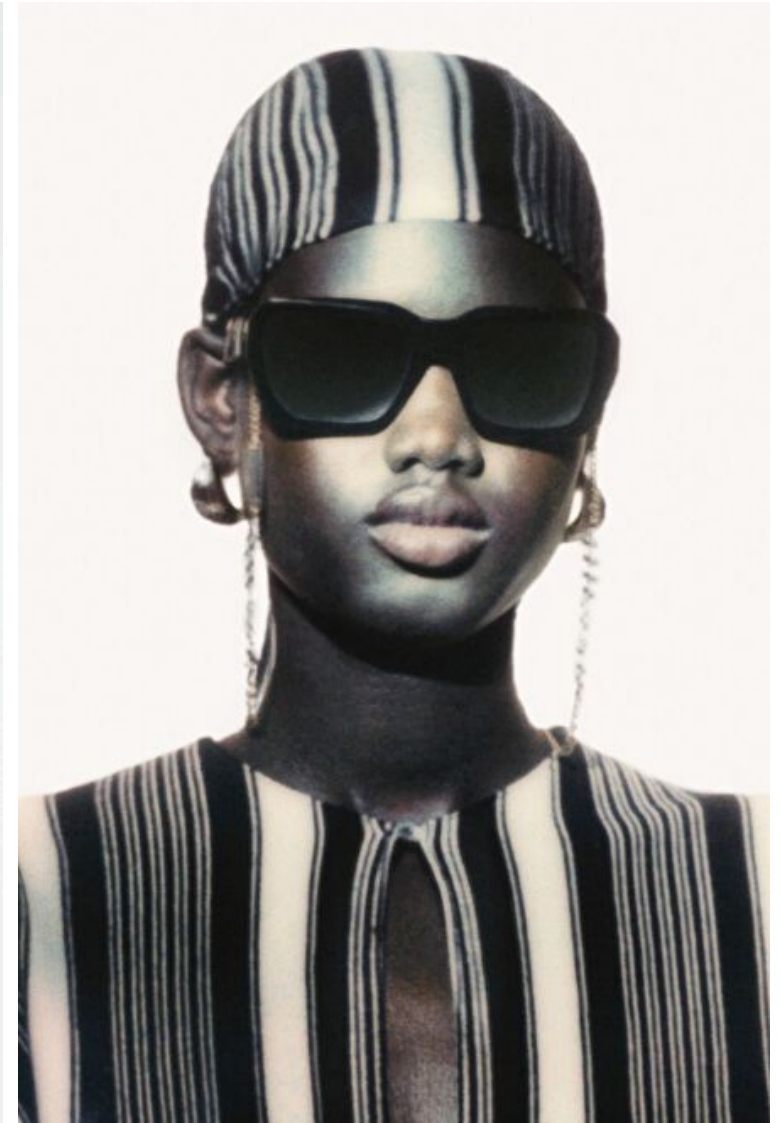

Height 180cm / 5' 11.0"

Bust 82cm / 32.5"

Waist 57cm / 22.5"

Hips 88cm / 34.5"

Shoes EU/US/UK 40.5 / 9.5 / 7

Eyes Dark brown

Hair Black

NYAKONG CHAN