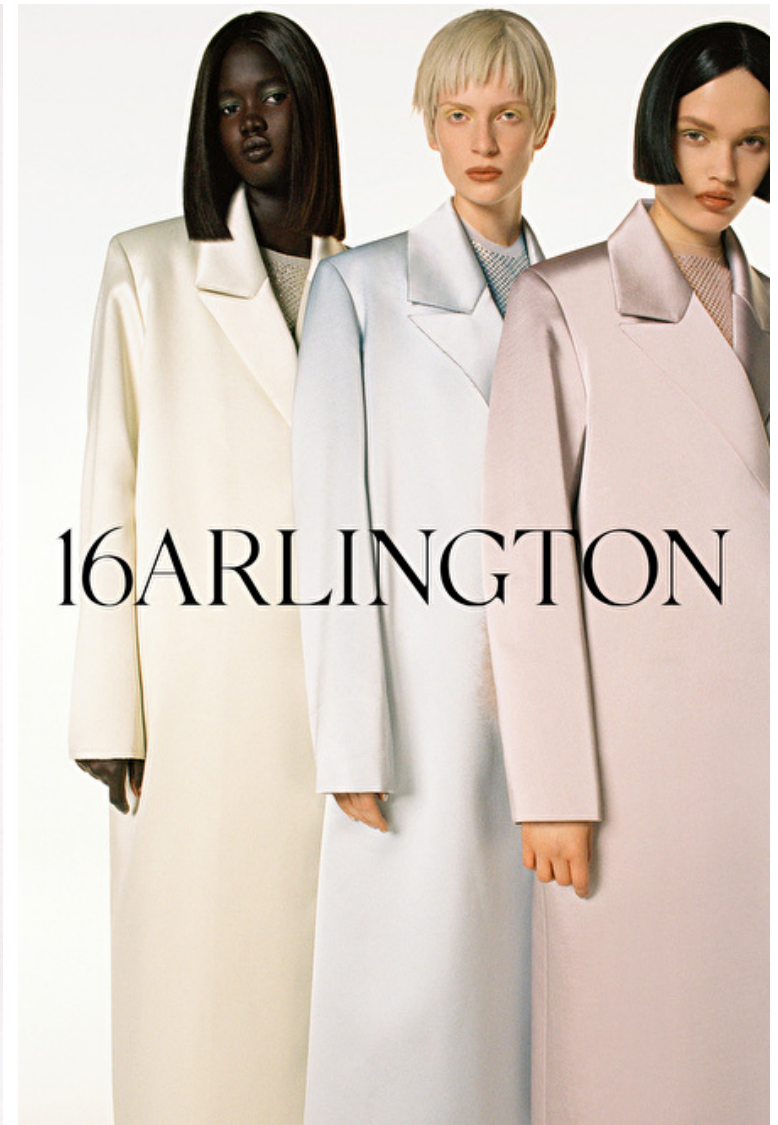

NYAKONG CHAN

Height 180cm / 5' 11.0"

Bust 82cm / 32.5"

Waist 57cm / 22.5"

Hips 88cm / 34.5"

Shoes EU/US/UK 40.5 / 9.5 / 7

Eyes Dark brown

Hair Black