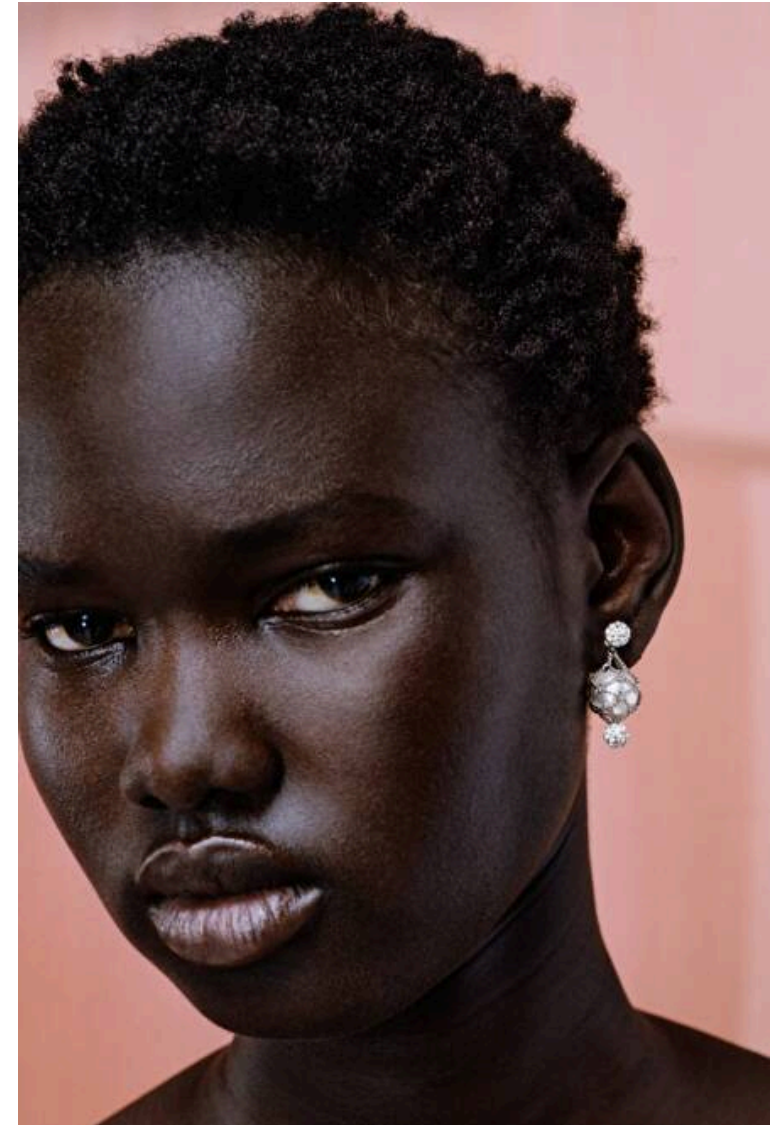

NYAKONG CHAN

Height 180cm / 5' 11.0"

Bust 82cm / 32.5"

Waist 57cm / 22.5"

Hips 88cm / 34.5"

Shoes EU/US/UK 40.5 / 9.5 / 7

Eyes Dark brown

Hair Black

GIVENCHY

SPRING 2024 WOMEN'S PRE-COLLECTION
DIRECTEUR ARTISTIQUE MATTHEW M. WILLIAMS
SHOT BY TYLER MITCHELL
STYLED BY LAETITIA GIMENEZ