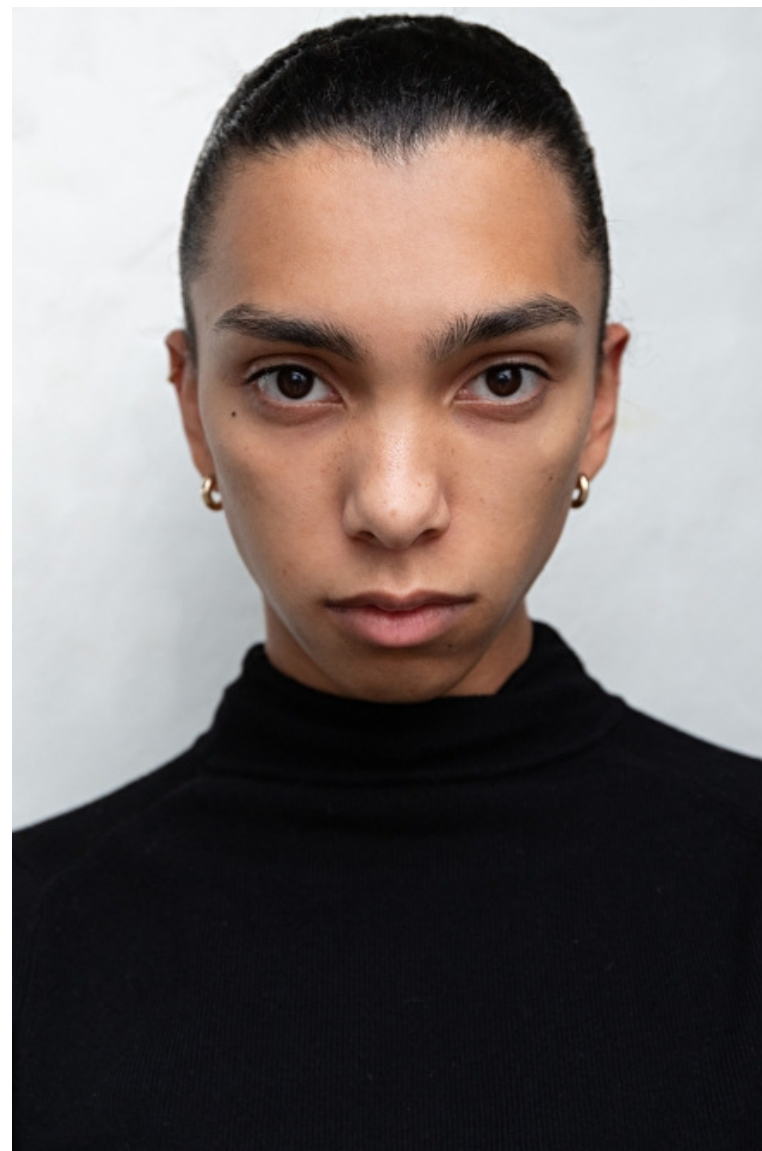

Samie Pedroli

Height 178cm / 5' 10.0"

Bust 80cm / 31.5"

Waist 62cm / 24.5"

Hips 88cm / 34.5"

Shoes EU/US/UK 40.5 / 9.5 / 7

Eyes Brown

Hair Dark brown

Height 178cm / 5' 10.0"

Bust 80cm / 31.5"

Waist 62cm / 24.5"

Hips 88cm / 34.5"

Shoes EU/US/UK 40.5 / 9.5 / 7

Eyes Brown

Hair Dark brown

Samie Pedroli