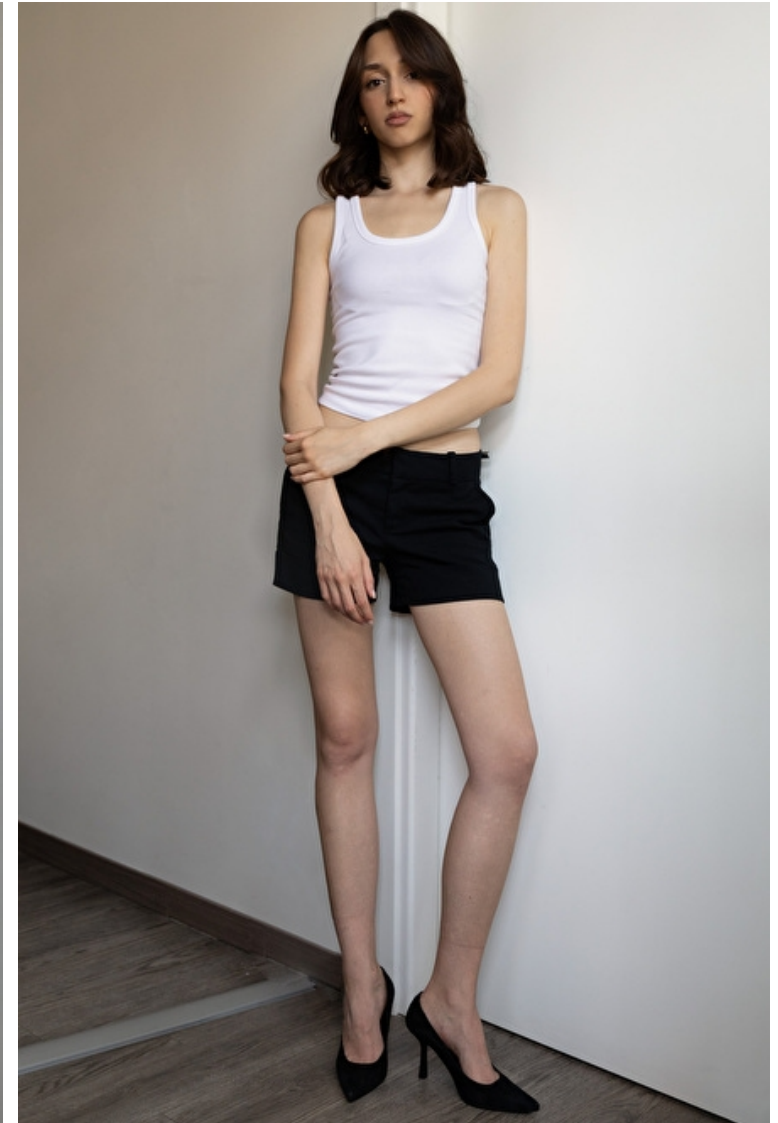

Sveva

Height 177cm / 5' 9.5"

Bust 79cm / 31"

Waist 60cm / 23.5"

Hips 88cm / 34.5"

Shoes EU/US/UK 40 / 9 / 7

Eyes Hazel

Hair Light brown