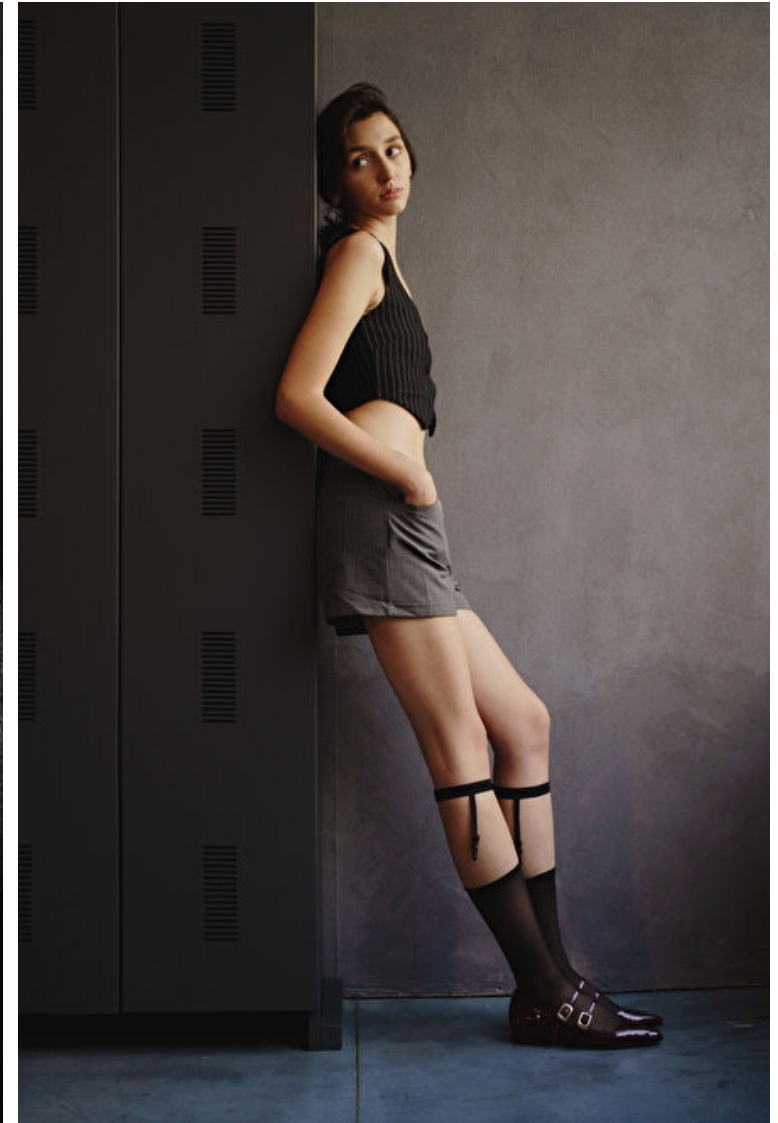

Sveva

Height 177cm / 5' 9.5"

Bust 79cm / 31"

Waist 60cm / 23.5"

Hips 88cm / 34.5"

Shoes EU/US/UK 40 / 9 / 7

Eyes Hazel

Hair Light brown