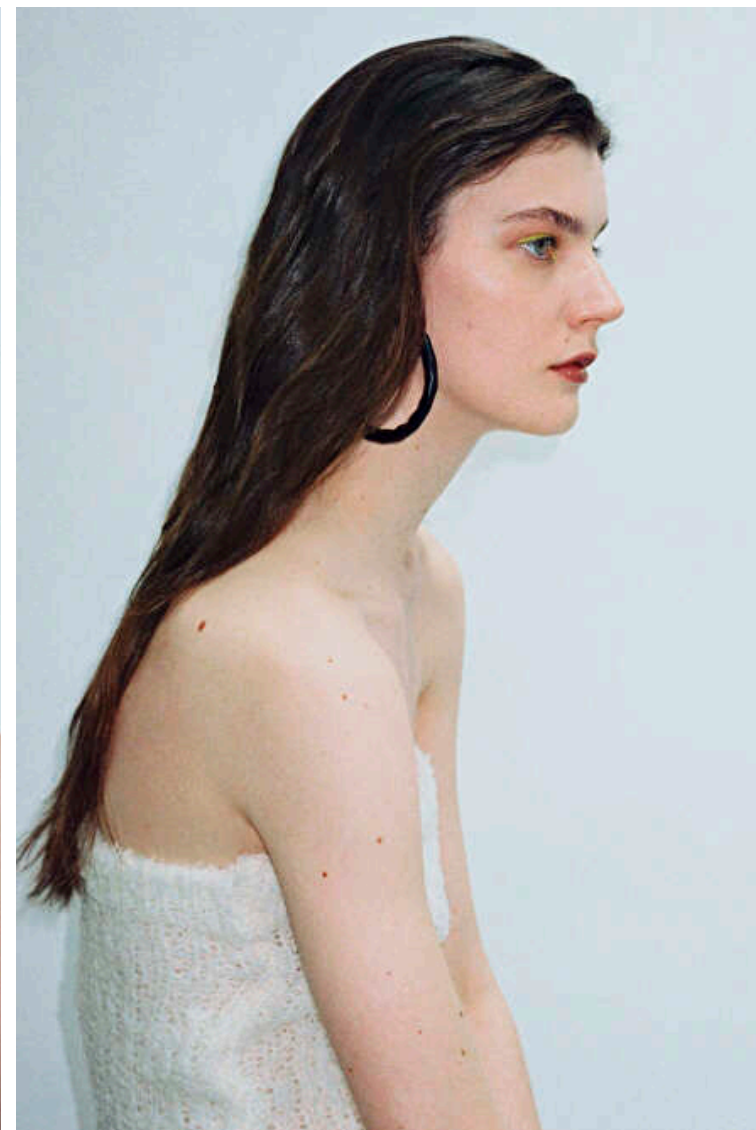

Bust 74cm / 29"

Waist 61cm / 24"

Hips 89cm / 35"

Shoes EU/US/UK 40 / 9 / 7

Eyes Blue green

Hair Brown

Zavi

Height 180cm / 5' 11.0"