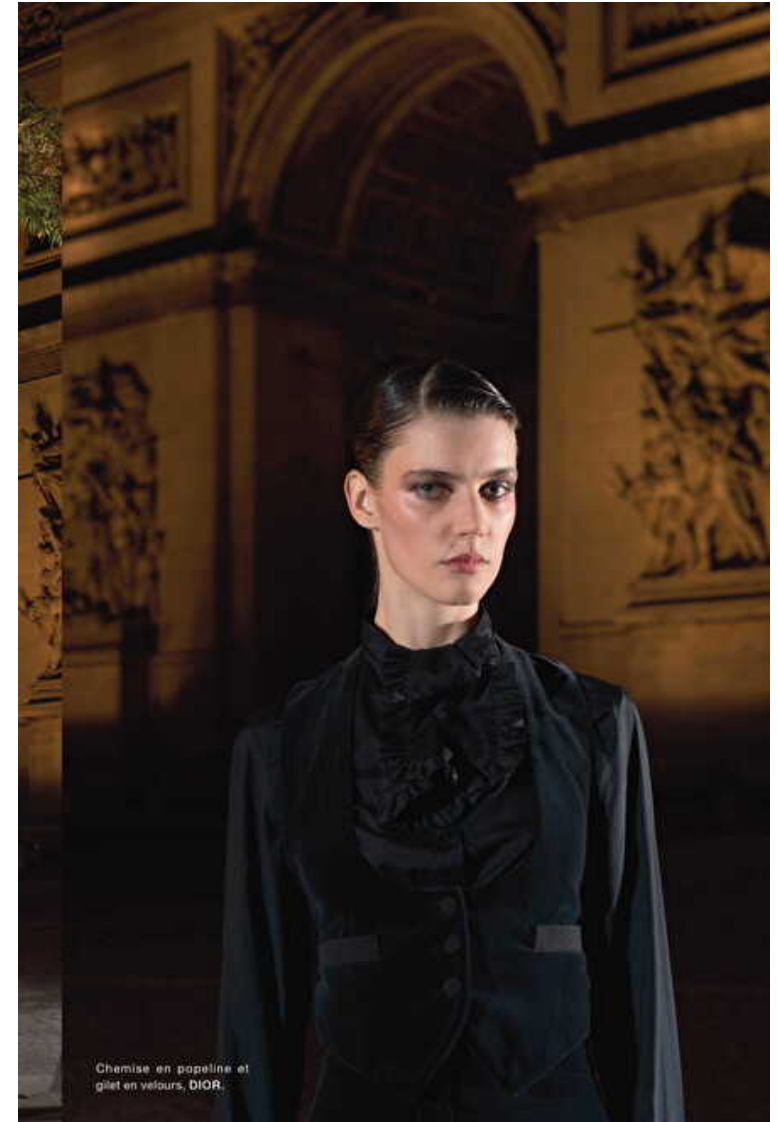

Bust 74cm / 29"

Waist 61cm / 24"

Hips 89cm / 35"

Shoes EU/US/UK 40 / 9 / 7

Eyes Blue green

Hair Brown

Select

MODEL MANAGEMENT