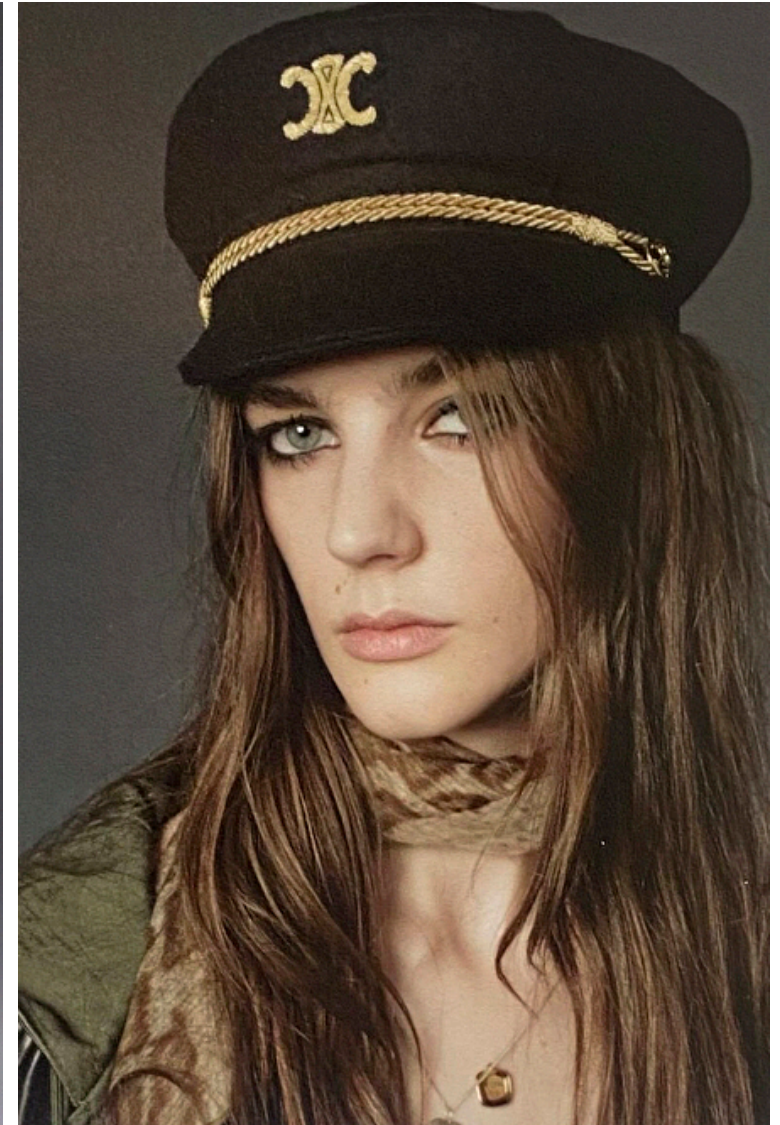

Bust 74cm / 29"

Waist 61cm / 24"

Hips 89cm / 35"

Shoes EU/US/UK 40 / 9 / 7

Eyes Blue green

Hair Brown

Select

MODEL MANAGEMENT