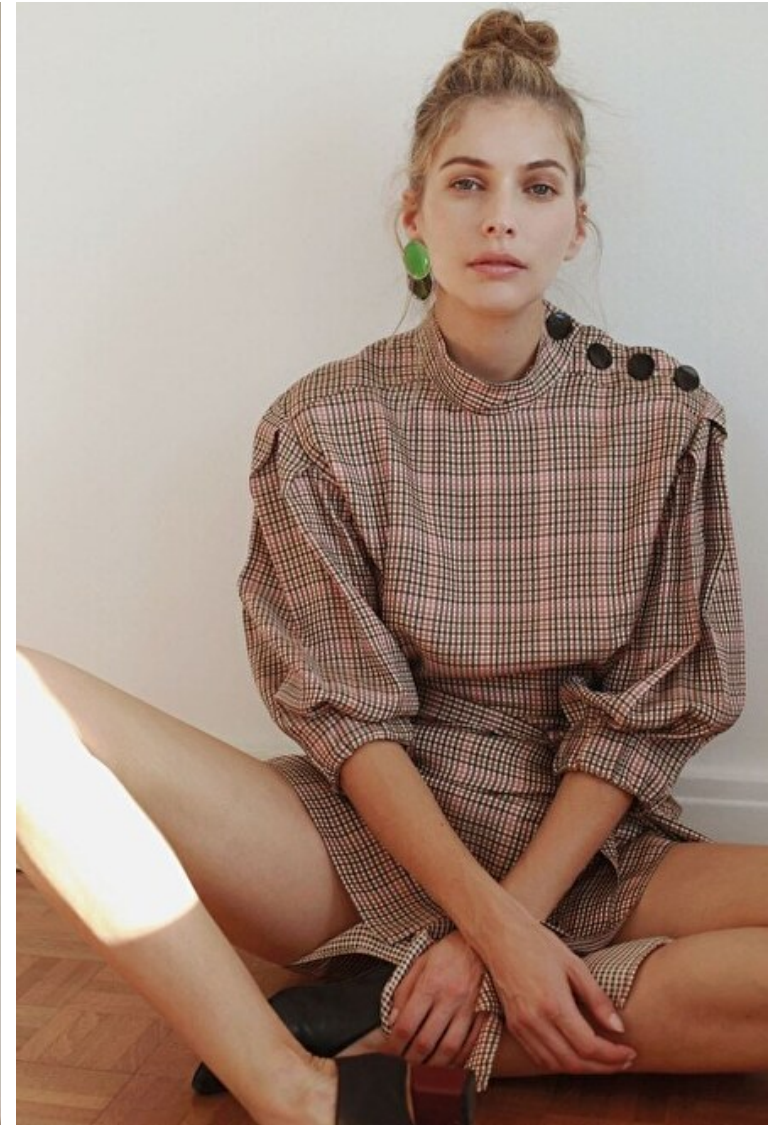

Bust 81cm / 32"

Waist 61cm / 24"

Hips 90cm / 35.5"

Shoes EU/US/UK 39 / 8 / 6

Eyes Blue

Hair Blond

Cup B

Modellink