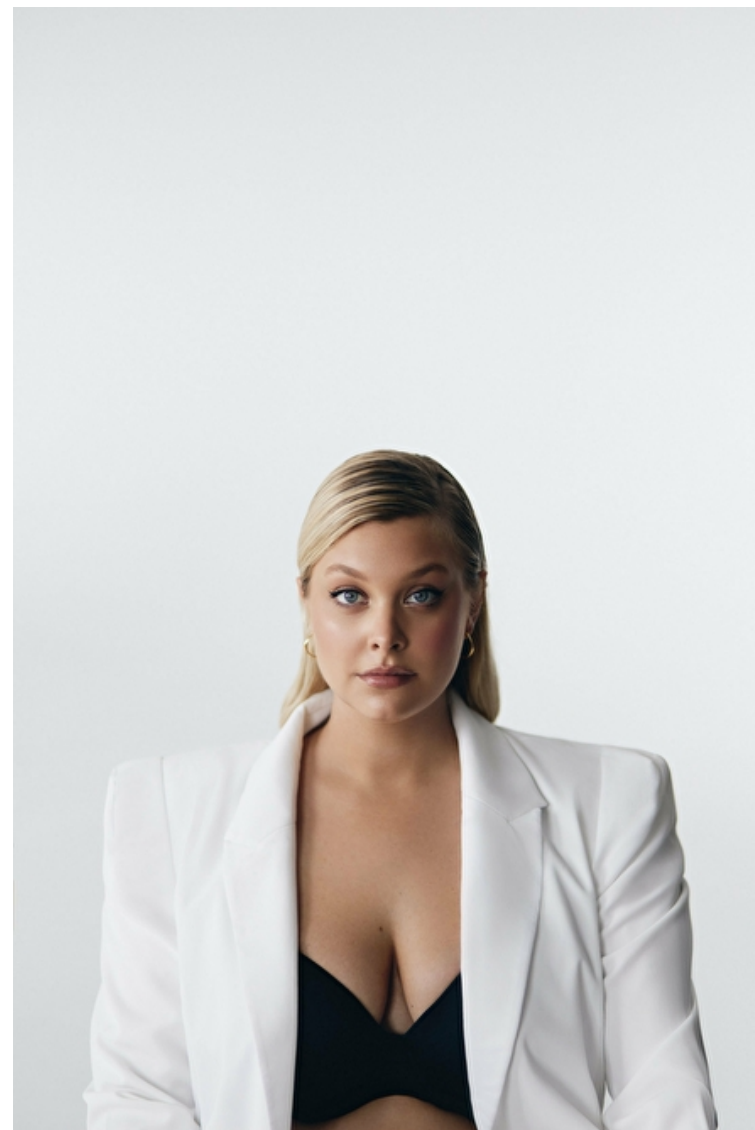

Bust 113cm / 44.5"

Waist 98cm / 38.5"

Hips 118cm / 46.5"

Shoes EU/US/UK 40 / 9 / 7

Eyes Blue

Hair Blond

Cup D

Anna Keppler

Height 176cm / 5' 9.5"

Bust 113cm / 44.5"

Waist 98cm / 38.5"

Hips 118cm / 46.5"

Shoes EU/US/UK 40 / 9 / 7

Eyes Blue

Hair Blond

Cup D