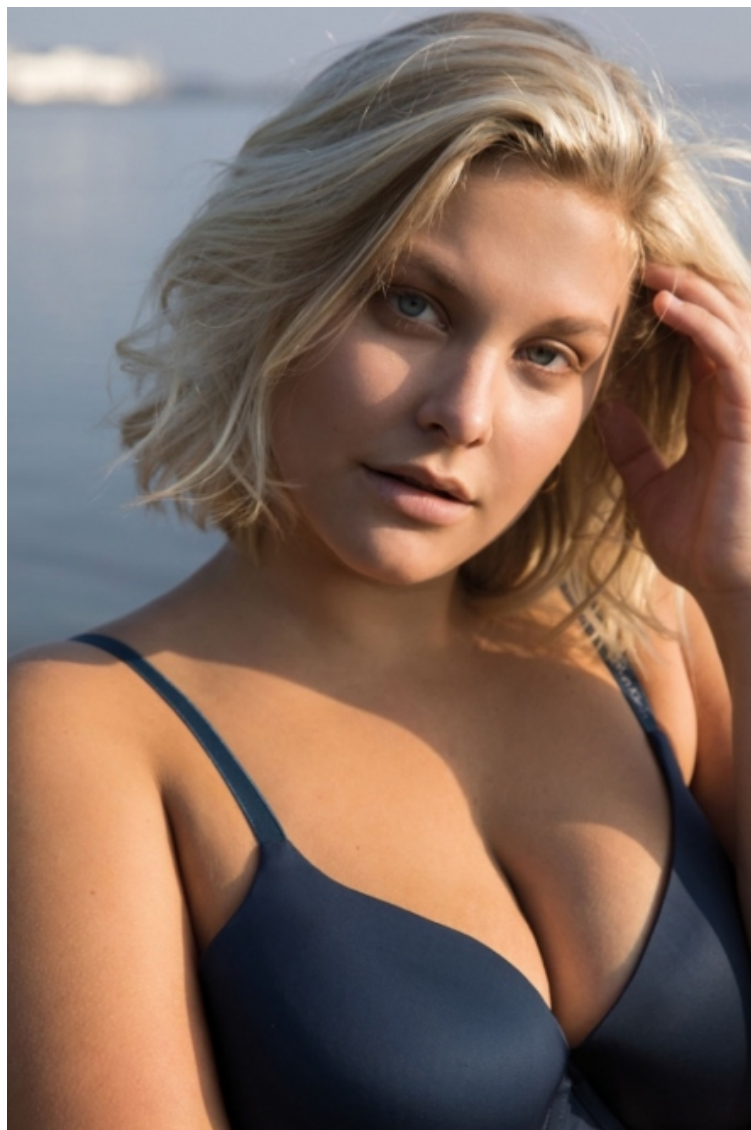

Anna Keppler

Height 176cm / 5' 9.5"

Bust 113cm / 44.5"

Waist 98cm / 38.5"

Hips 118cm / 46.5"

Shoes EU/US/UK 40 / 9 / 7

Eyes Blue

Hair Blond

Cup D