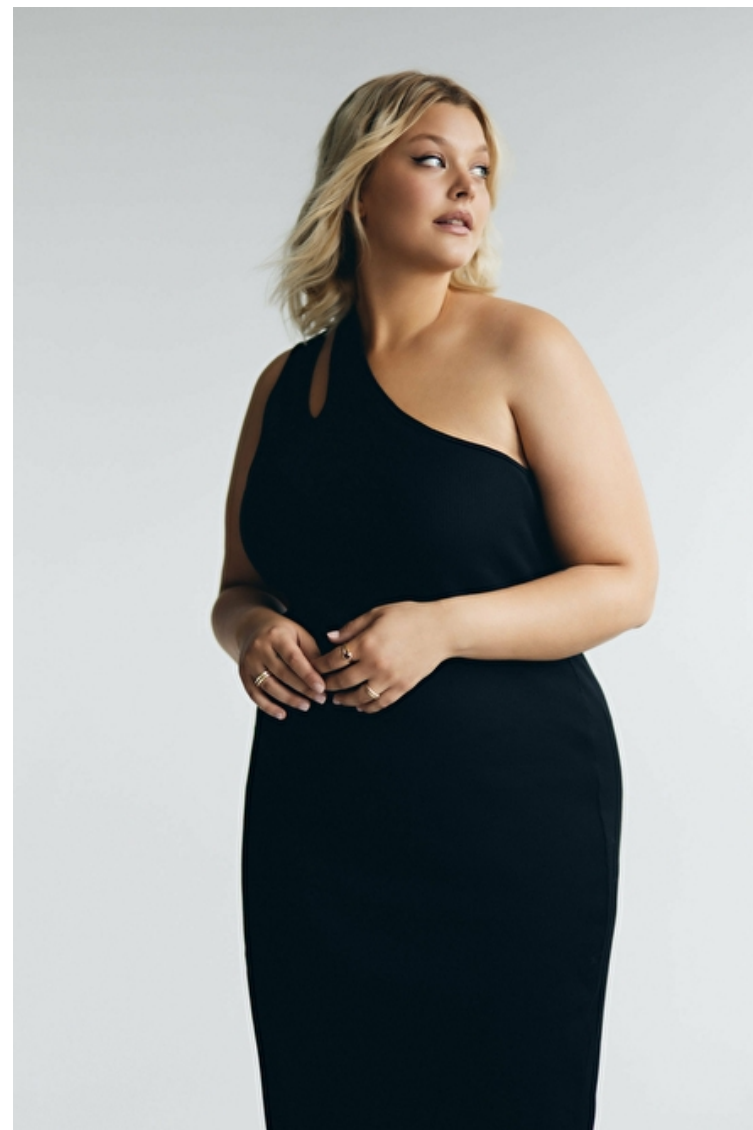

Waist 98cm / 38.5"

Hips 118cm / 46.5"

Shoes EU/US/UK 40 / 9 / 7

Eyes Blue

Hair Blond

Cup D

Anna Keppler

Height 176cm / 5' 9.5"