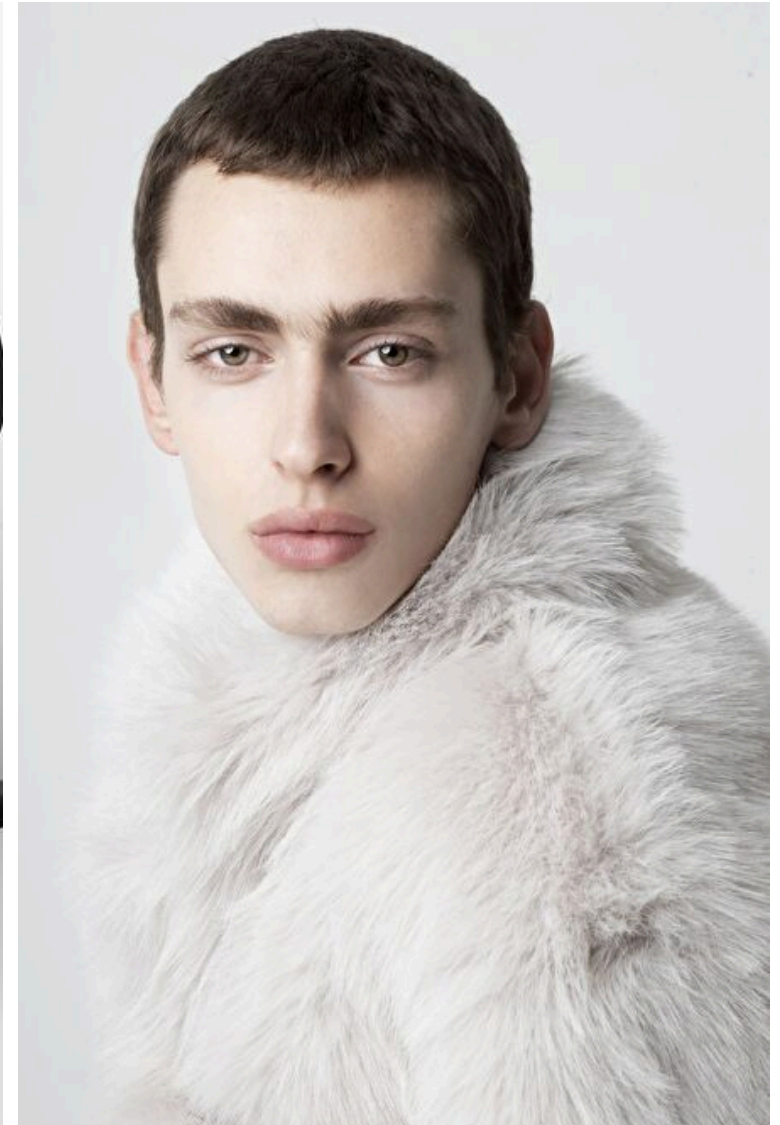

Modellink

Vasagatan 16, Goteborg, 41124, Goteborg, Sweden
Phone: 031-13 15 33 **Email:** info@modellink.se **Website:** <http://modellink.se/>

Boris Avramov

Height 185cm / 6' 1.0"

Bust/Chest 87cm / 34.5"

Waist 63cm / 25"

Hips 90cm / 35.5"

Shoes EU/US/UK 42.5 / 11 / 9

Eyes Green

Hair Dark blond