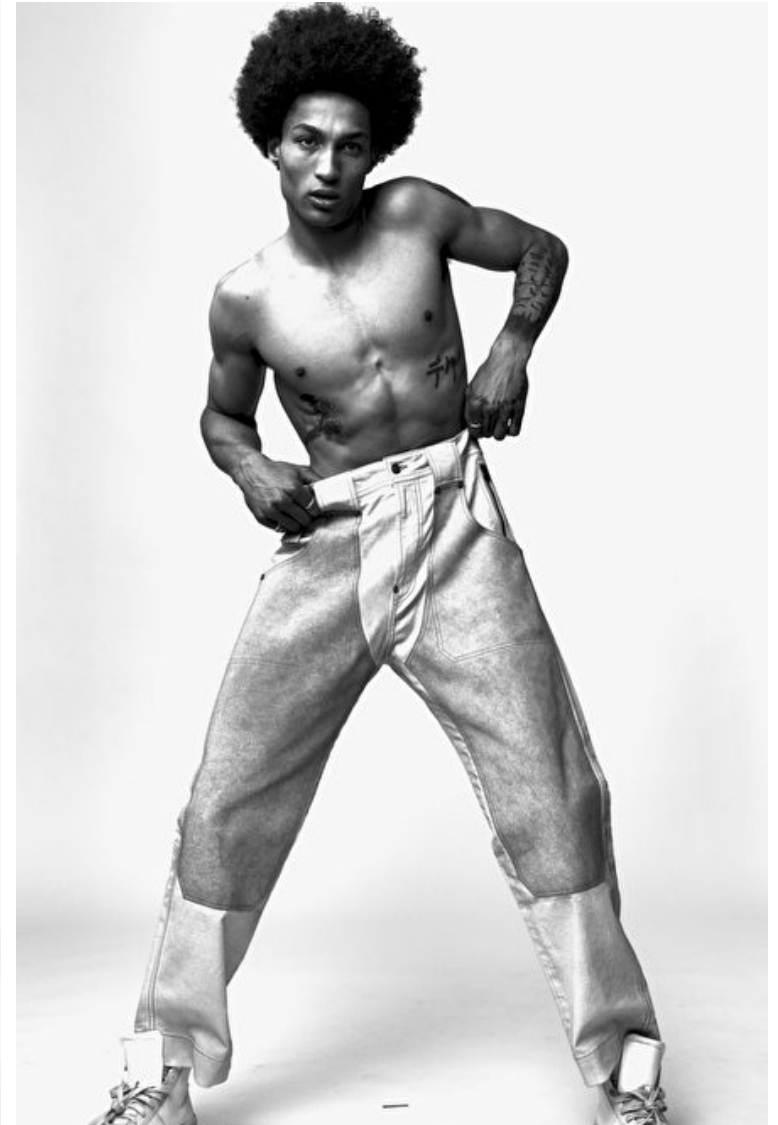

## Dominick Tavares

Height 184cm / 6' 0.5"

Chest 95cm / 37.5"

Waist 73cm / 28.5"

Hips 97cm / 38"

Shoes EU/US/UK 44 / 11 / 9.5

Eyes Hazel

Hair Brown