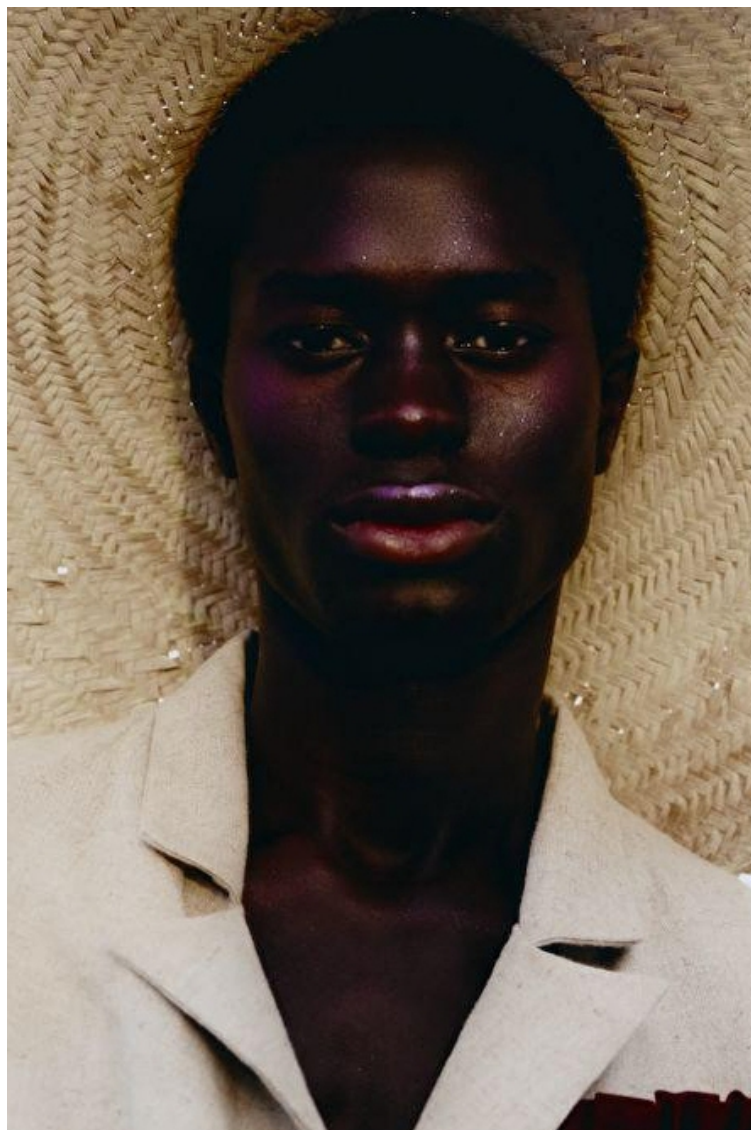

Ed Correia

Height 187cm / 6' 1.5"

Chest 85cm / 33.5"

Waist 70cm / 27.5"

Hips 89cm / 35"

Shoes EU/US/UK 44.5 / 11.5 /
10

Eyes Black

Hair Black