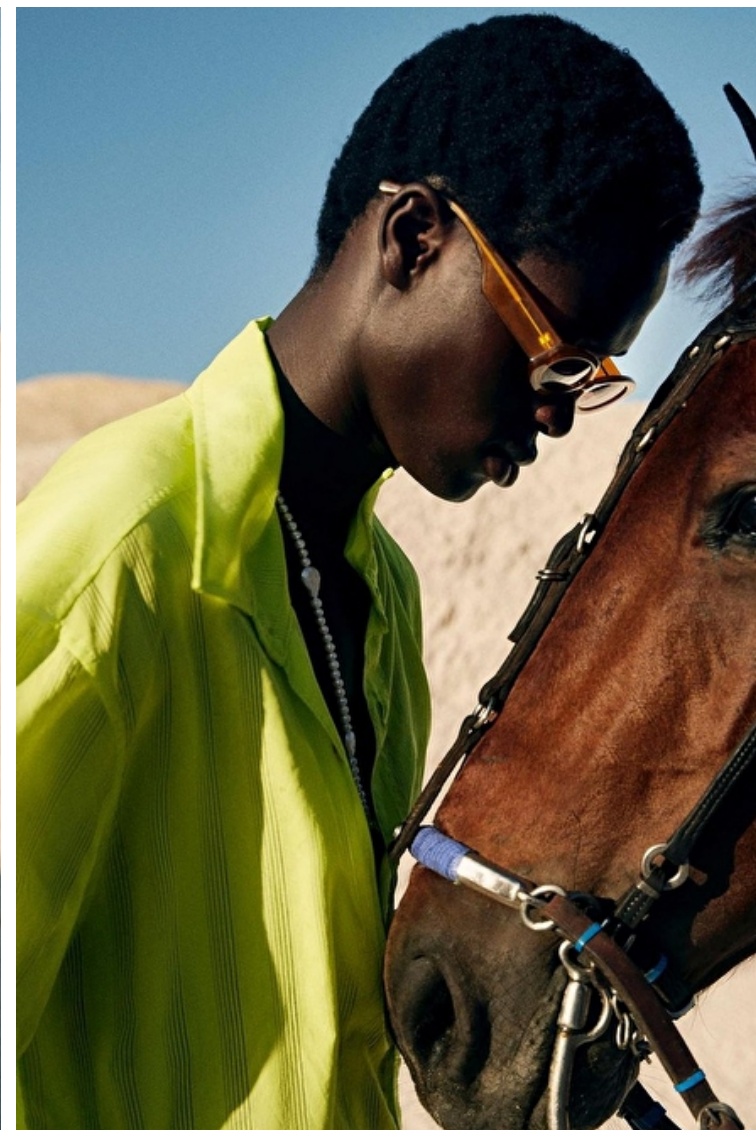

Ed Correia

Height 187cm / 6' 1.5"

Chest 85cm / 33.5"

Waist 70cm / 27.5"

Hips 89cm / 35"

Shoes EU/US/UK 44.5 / 11.5 /
10

Eyes Black

Hair Black