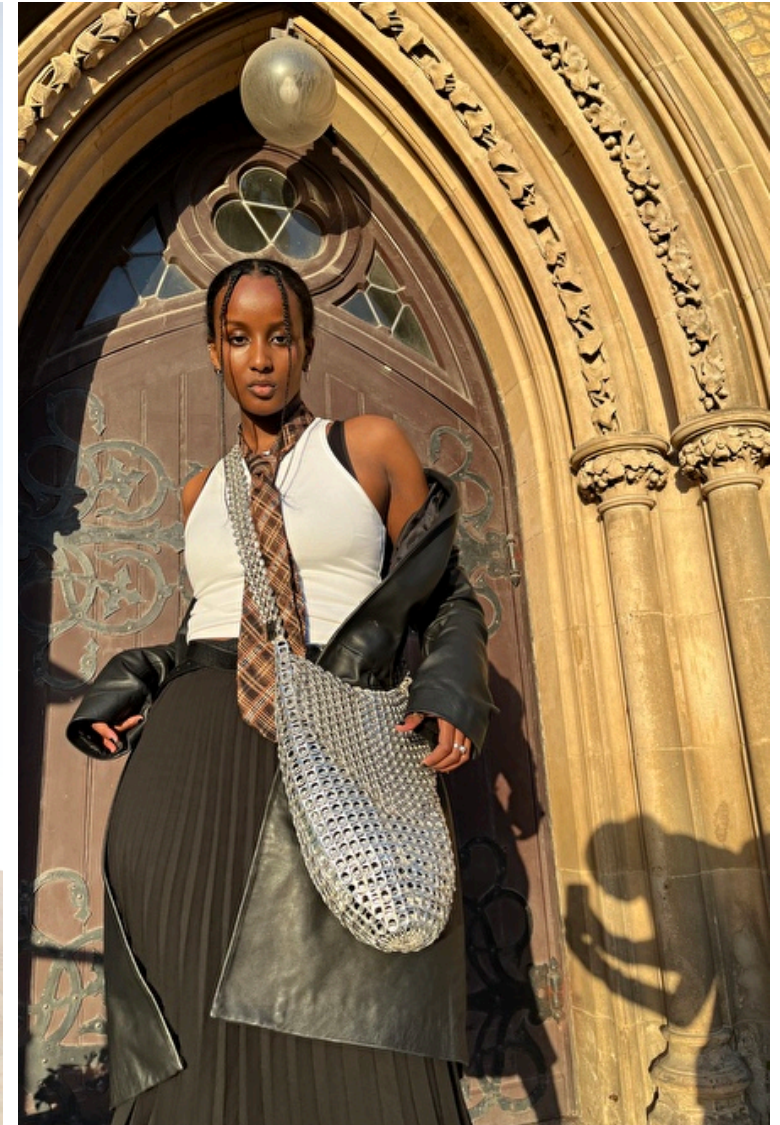

## Eden Gebreyes

Height 178cm / 5' 10.0"

Bust 87cm / 34.5"

Waist 71cm / 28"

Hips 109cm / 43"

Shoes EU/US/UK 39 / 8 / 6

Eyes Brown

Hair Brown