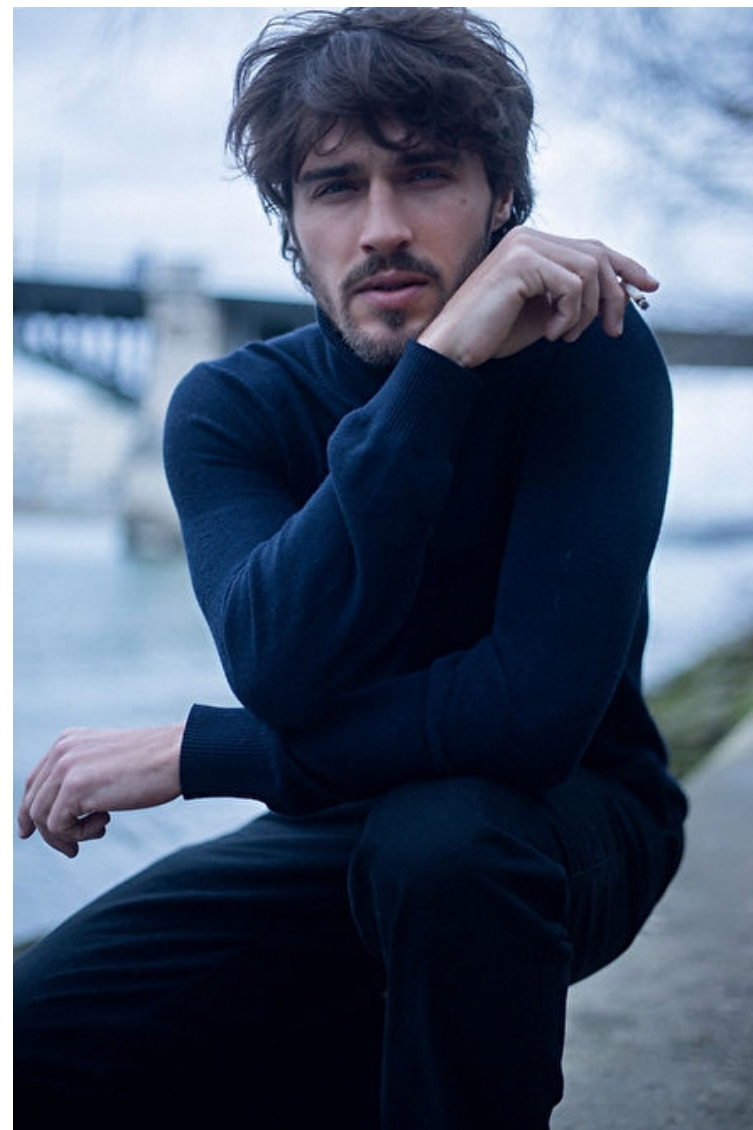

Lucas Medeiros

Height 177cm / 5' 9.5"

Chest 104cm / 41"

Waist 77cm / 30.5"

Hips 92cm / 36"

Shoes EU/US/UK 43 / 10.5 / 9

Eyes Green

Hair Dark blond

Suit size 46cm / 36"