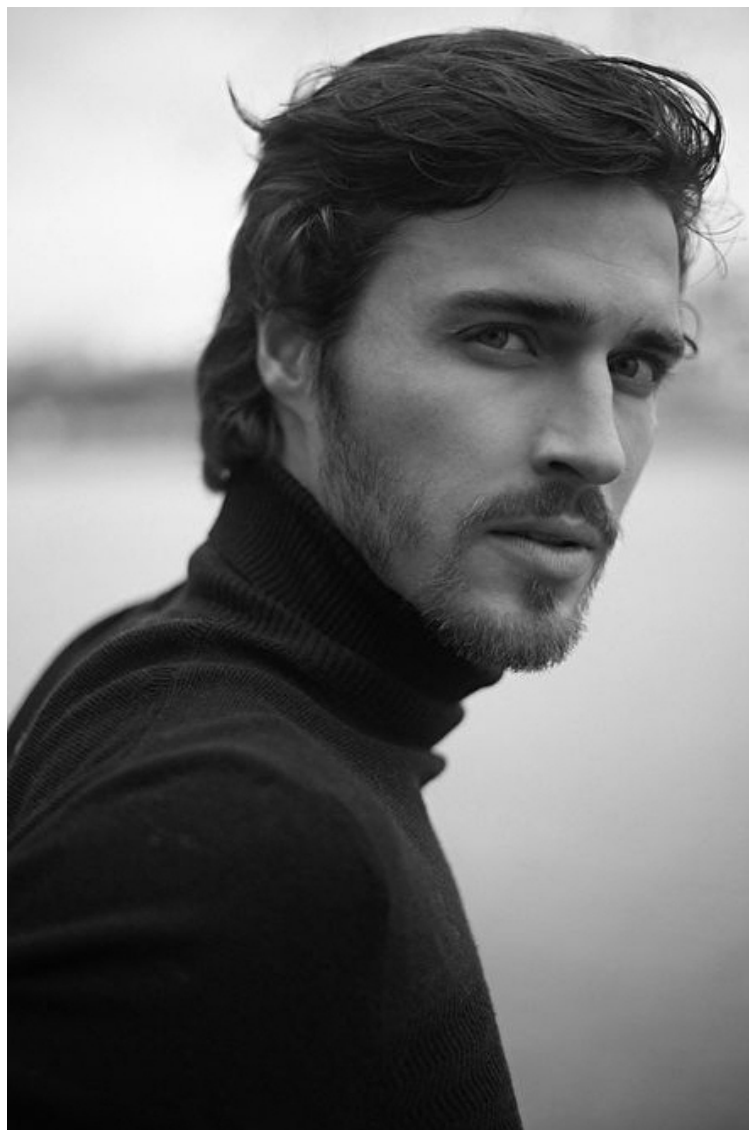

Lucas Medeiros

Height 177cm / 5' 9.5"

Chest 104cm / 41"

Waist 77cm / 30.5"

Hips 92cm / 36"

Shoes EU/US/UK 43 / 10.5 / 9

Eyes Green

Hair Dark blond

Suit size 46cm / 36"