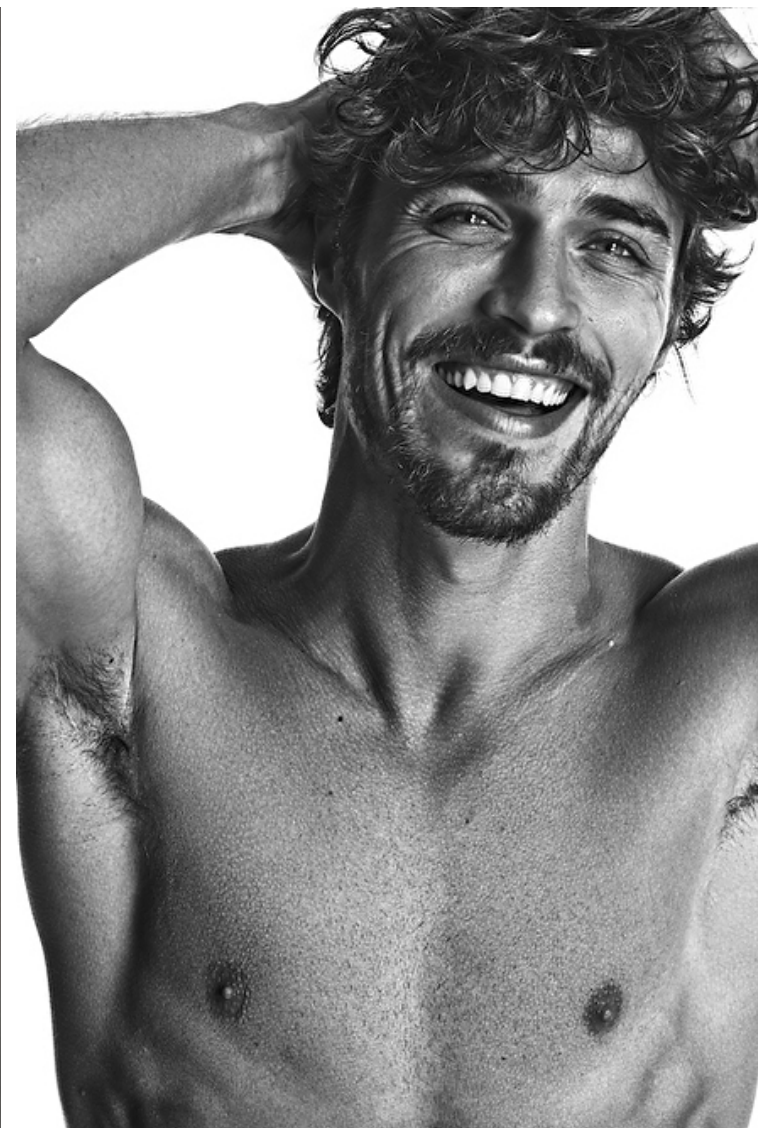

Chest 104cm / 41"

Waist 77cm / 30.5"

Hips 92cm / 36"

Shoes EU/US/UK 43 / 10.5 / 9

Eyes Green

Hair Dark blond

Suit size 46cm / 36"

Lucas Medeiros