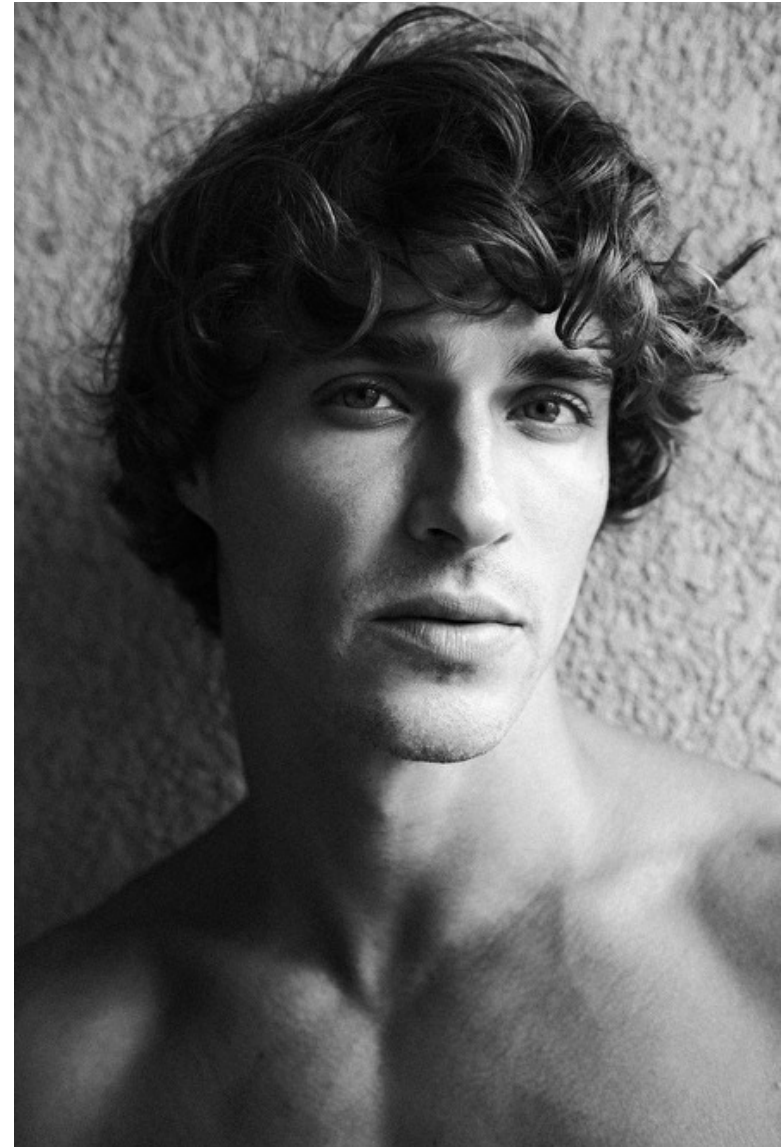

Lucas Medeiros

Height 177cm / 5' 9.5"

Chest 104cm / 41"

Waist 77cm / 30.5"

Hips 92cm / 36"

Shoes EU/US/UK 43 / 10.5 / 9

Eyes Green

Hair Dark blond

Suit size 46cm / 36"

Lucas Medeiros

Height 177cm / 5' 9.5"

Chest 104cm / 41"

Waist 77cm / 30.5"

Hips 92cm / 36"

Shoes EU/US/UK 43 / 10.5 / 9

Eyes Green