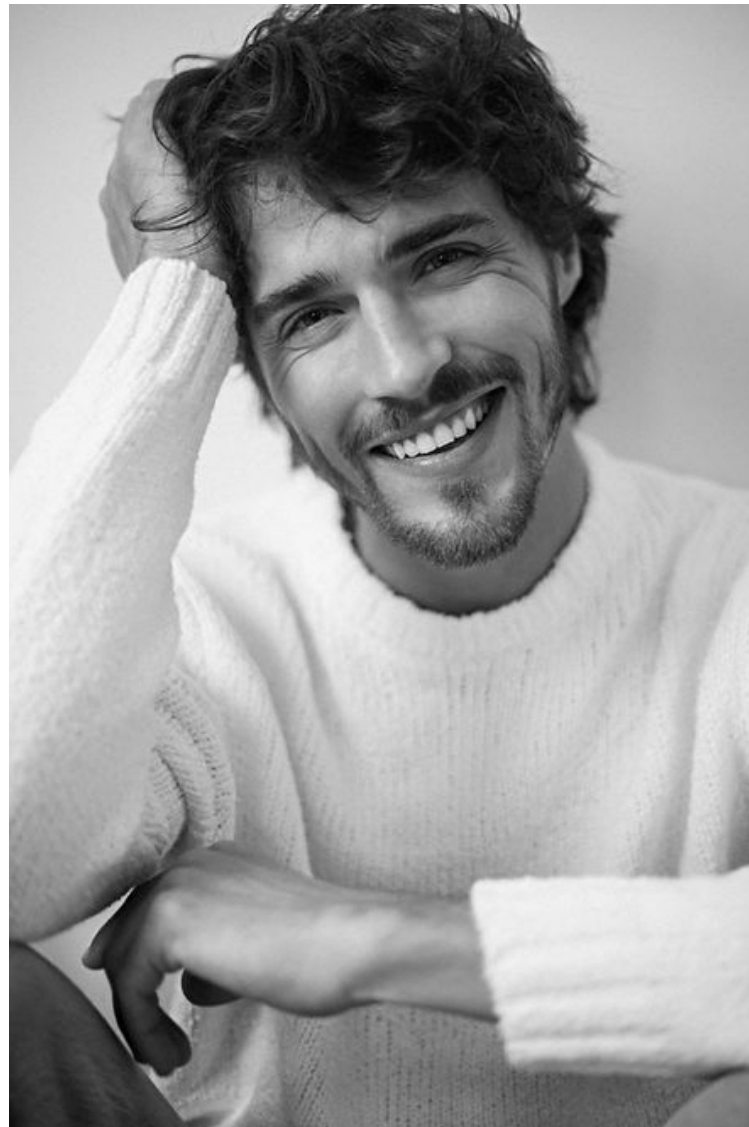

Lucas Medeiros

Height 177cm / 5' 9.5"

Chest 104cm / 41"

Waist 77cm / 30.5"

Hips 92cm / 36"

Shoes EU/US/UK 43 / 10.5 / 9

Eyes Green

Hair Dark blond

Suit size 46cm / 36"