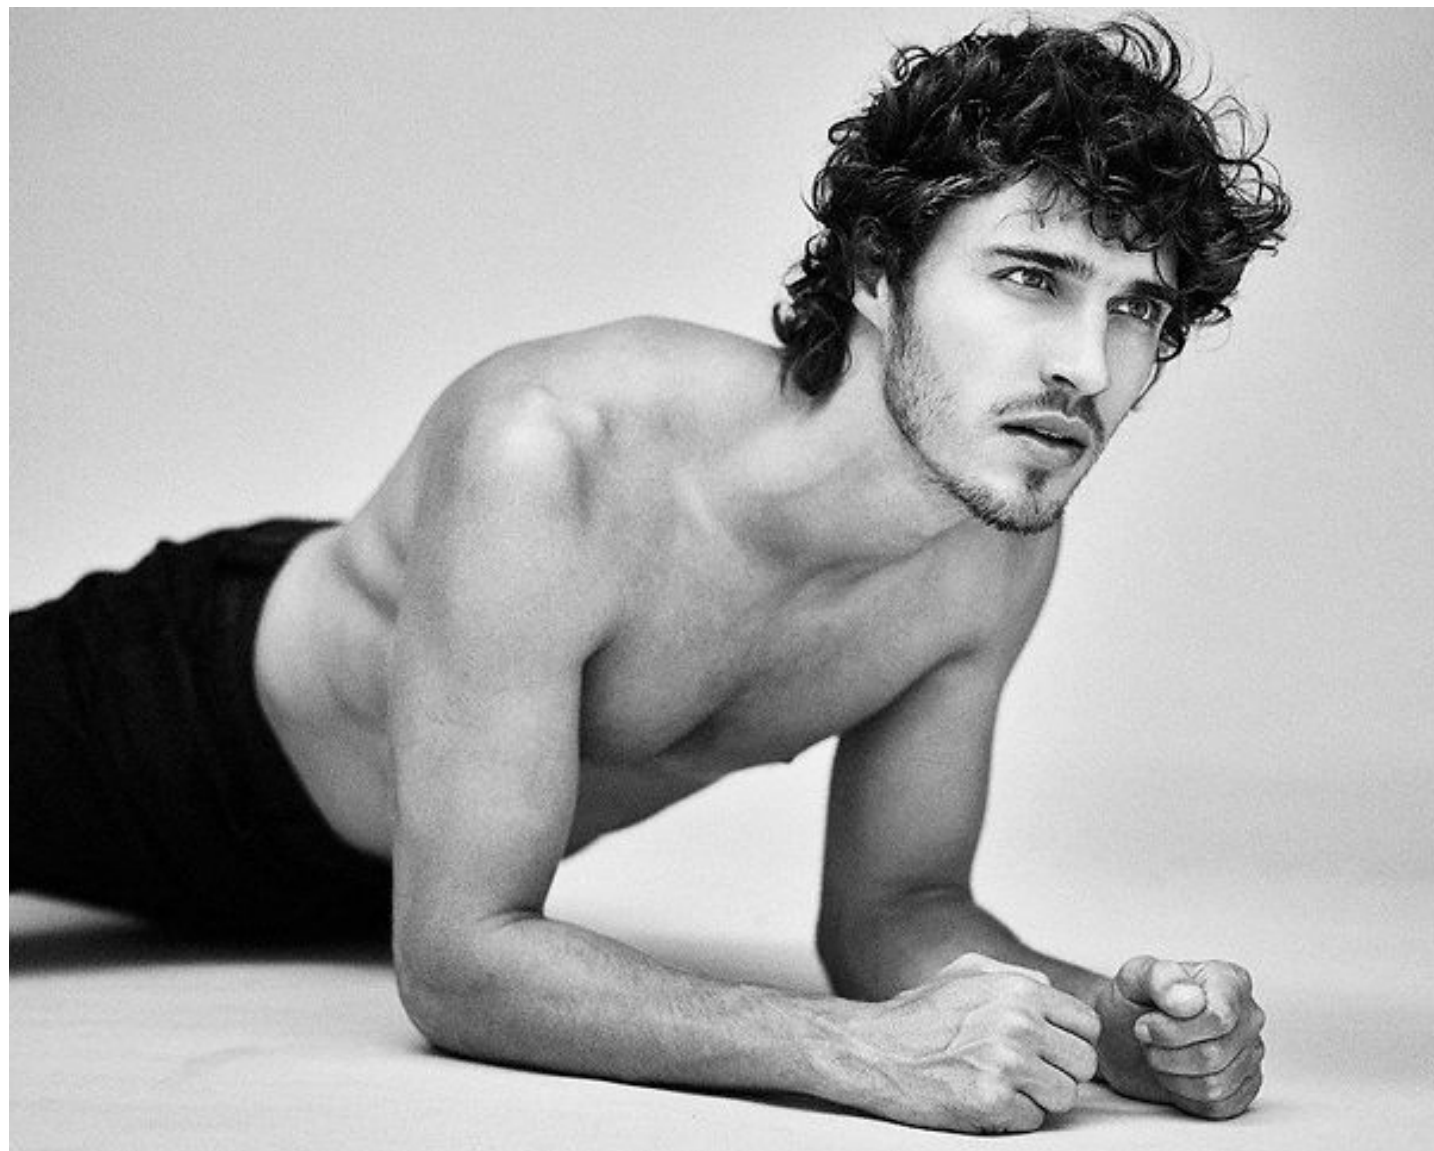

Lucas Medeiros

Height 177cm / 5' 9.5"

Chest 104cm / 41"

Waist 77cm / 30.5"

Hips 92cm / 36"

Shoes EU/US/UK 43 / 10.5 / 9

Eyes Green

Hair Dark blond

Suit size 46cm / 36"