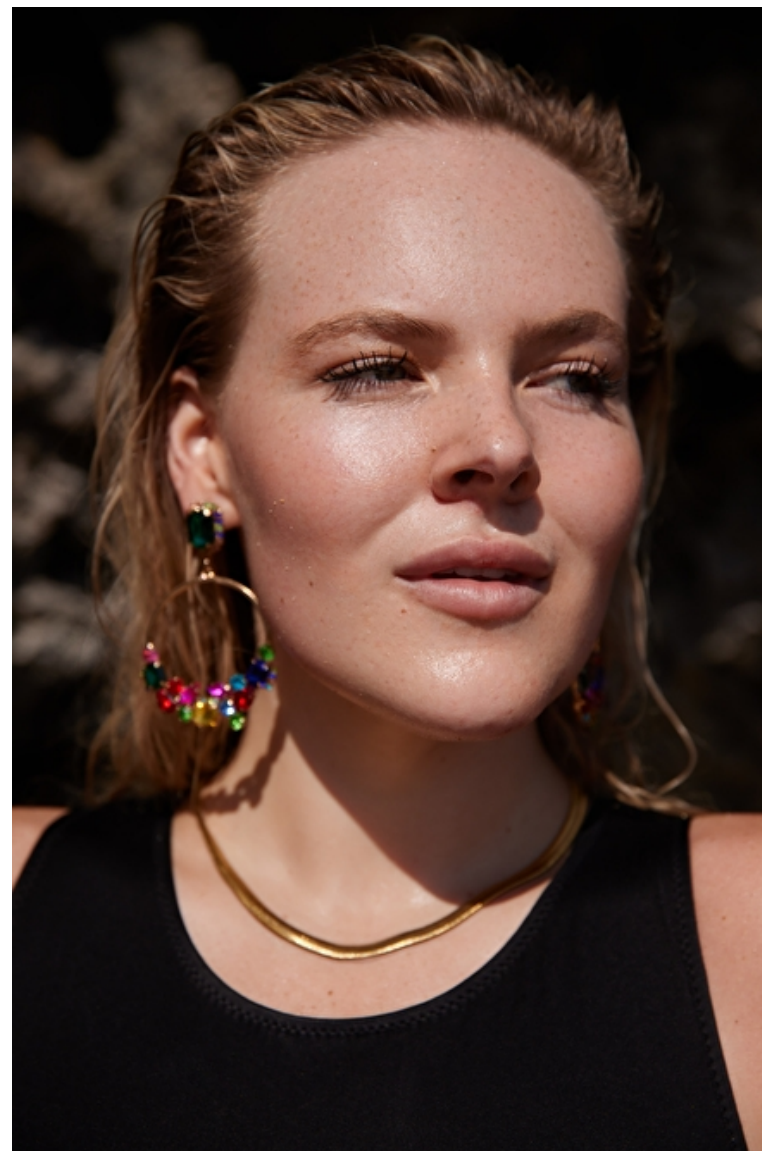

## Miche Herbst

Height 175cm / 5' 9.0"

Bust 105cm / 41.5"

Waist 92cm / 36"

Hips 118cm / 46.5"

Shoes EU/US/UK 40 / 9 / 7

Eyes Blue

Hair Blond