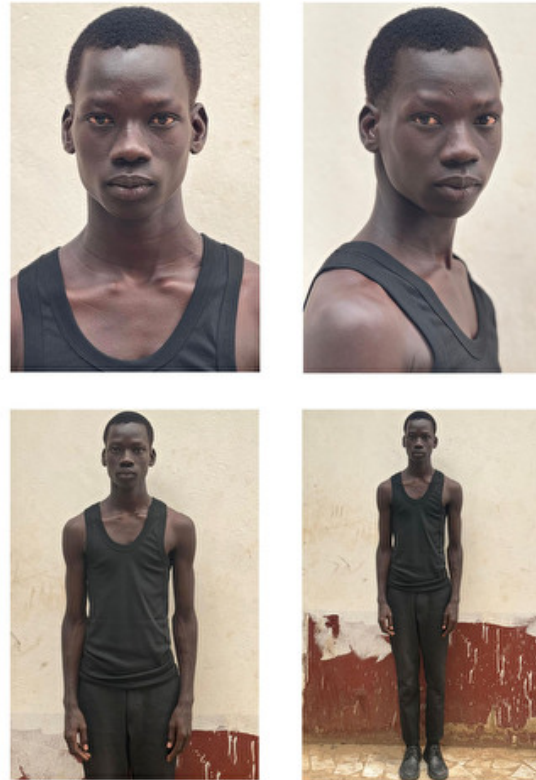

Select

MODEL MANAGEMENT

182 Rue de Rivoli, Paris, 75001, Ile-de-France, France

Phone: +33 (0) 1 40 20 15 15 Email: info.paris@selectmodel.com Website: <https://selectmodel.com/>

AKECH KON

Select

MODEL MANAGEMENT

Height 188cm / 6' 2.0"

Chest 84cm / 33"

Waist 74cm / 29"

Hips 84cm / 33"

Shoes EU/US/UK 44 / 11 / 9.5

Eyes Brown

Hair Black

Suit size 46cm / 36"

AKECH KON

HEIGHT 188CM BUST 84CM WAIST 74CM HIPS 84CM EYES BROWN HAIR BLACK

182 RUE DE RIVOLI, 75001, PARIS
TEL: + 33 (0) 1 40 20 15 15