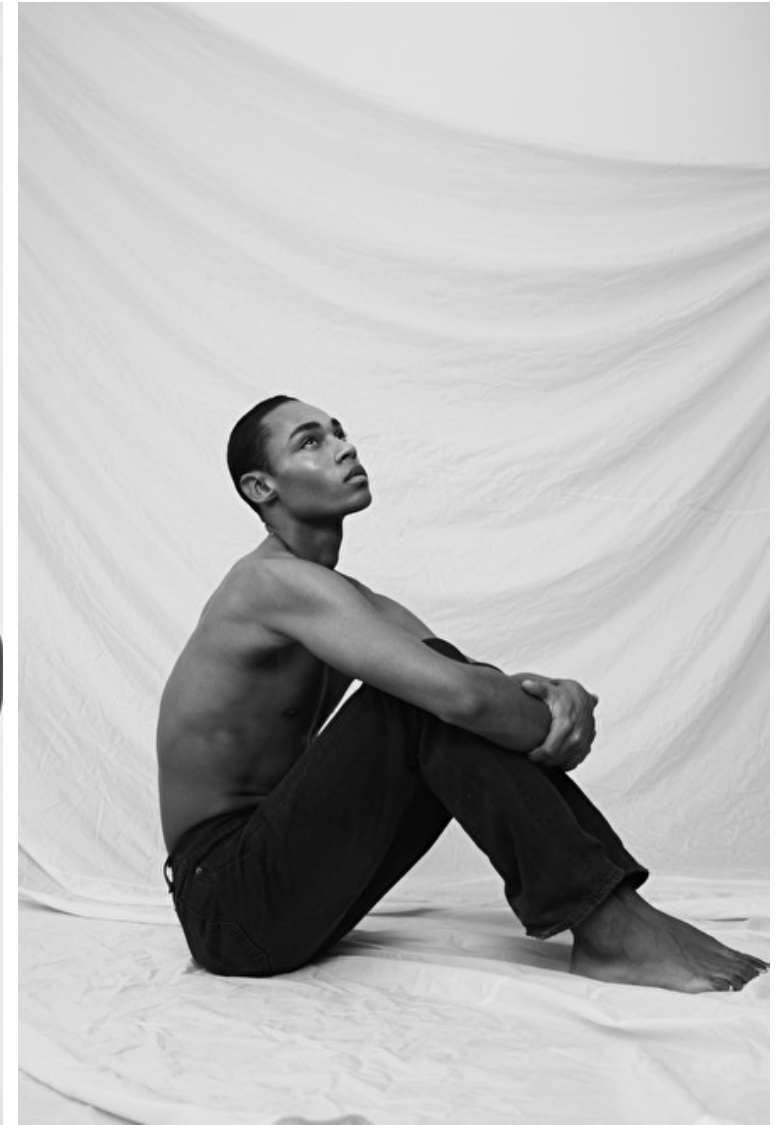

Chest 90cm / 35.5"

Waist 71cm / 28"

Hips 89cm / 35"

Shoes EU/US/UK 43.5 / 10.5 / 9

Eyes Brown

Hair Brown

Suit size 48cm / 38"

Select