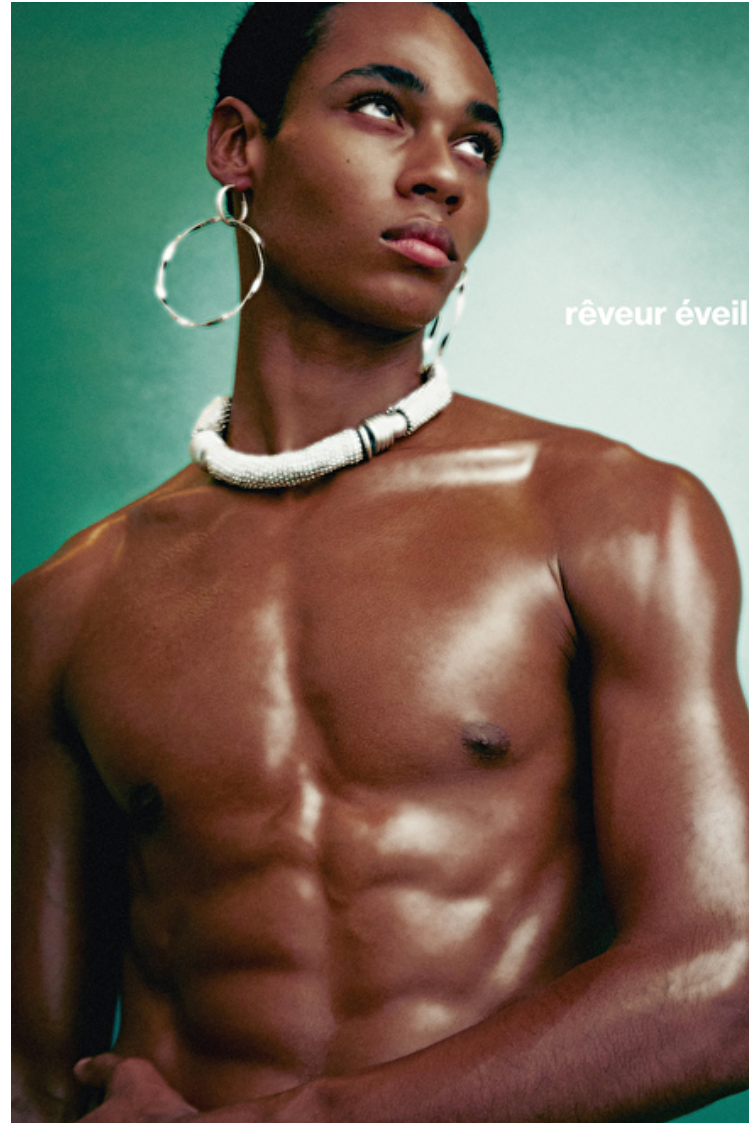

Chest 90cm / 35.5"

Waist 71cm / 28"

Hips 89cm / 35"

Shoes EU/US/UK 43.5 / 10.5 / 9

Eyes Brown

Hair Brown

Suit size 48cm / 38"

Select