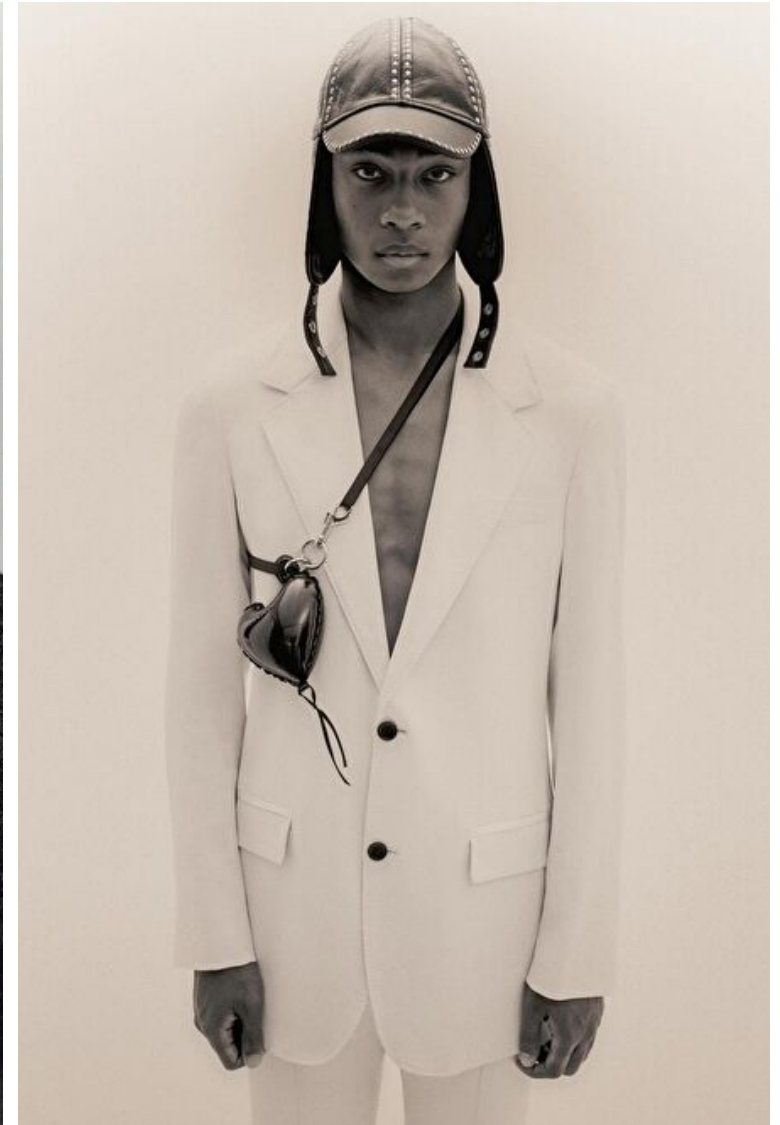

Chest 90cm / 35.5"

Waist 71cm / 28"

Hips 89cm / 35"

Shoes EU/US/UK 43.5 / 10.5 / 9

Eyes Brown

Hair Brown

Suit size 48cm / 38"

ANTON OMONDI