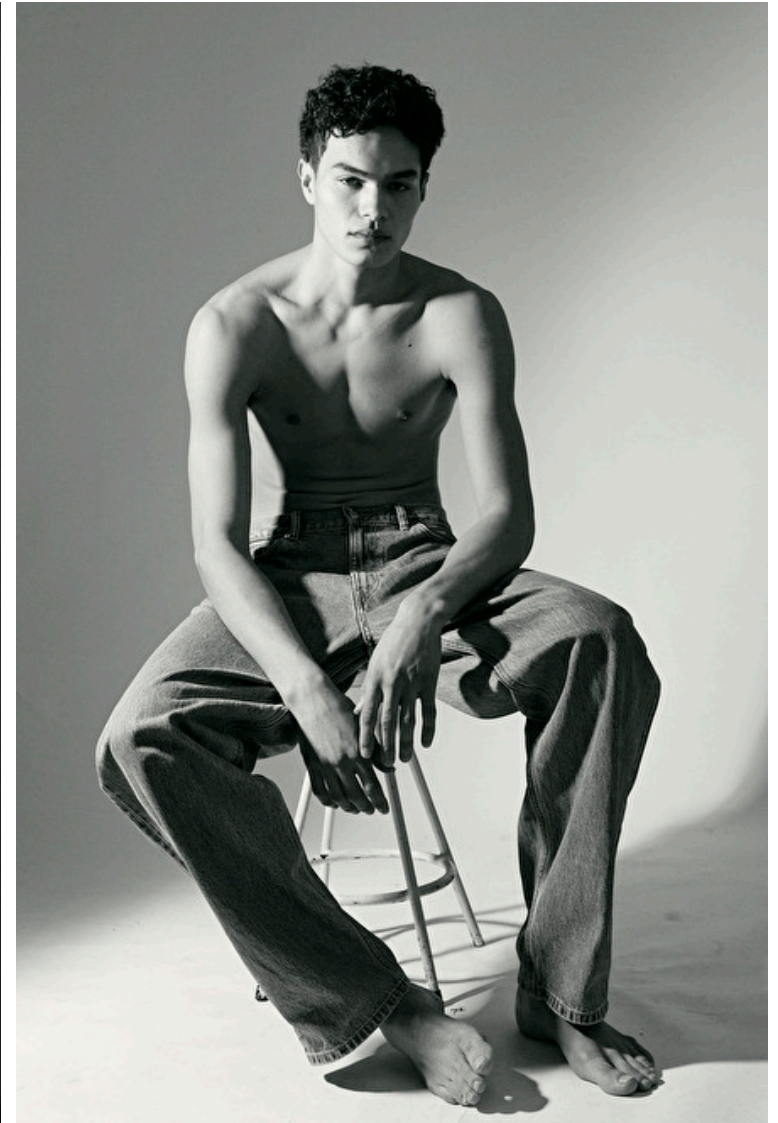

Select

MODEL MANAGEMENT

182 Rue de Rivoli, Paris, 75001, Ile-de-France, France

Phone: +33 (0) 1 40 20 15 15 Email: info.paris@selectmodel.com Website: <https://selectmodel.com/>

AYDEN WILLIAMS

Height 188cm / 6' 2.0"

Chest 90cm / 35.5"

Waist 76cm / 30"

Hips 91cm / 36"

Shoes EU/US/UK 45 / 12 / 10.5

Eyes Hazel

Hair Brown

Suit size 48cm / 38"