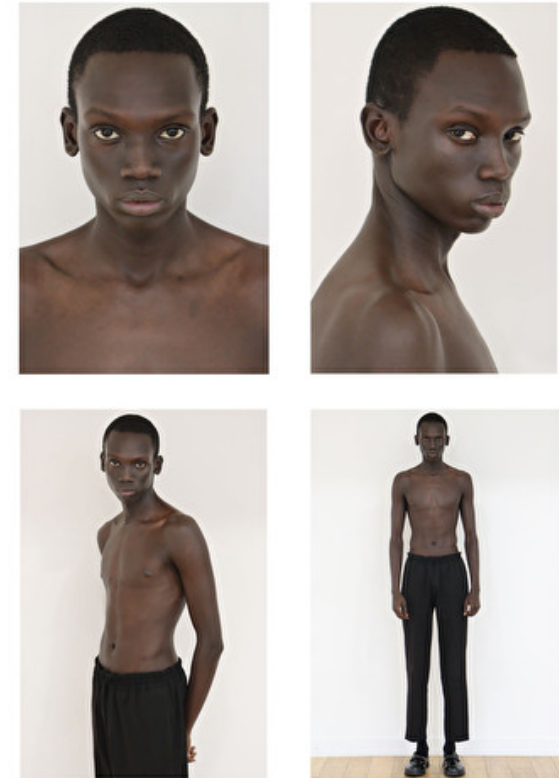

Select

MODEL MANAGEMENT

BUKWOP KIR

HEIGHT 189CM BUST 84CM WAIST 71CM HIPS 85CM EYES BROWN HAIR BLACK

182 RUE DE RIVOLI, 75001, PARIS
TEL: + 33 (0) 1 40 20 15 15