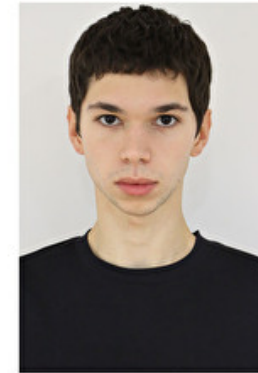

Inseam 81cm / 32"

Sleeve 81cm / 32"

Suit size 48cm / 38"

CHRISTOPHER LAZO ORTIZ

Height 189cm / 6' 2.5"

Chest 86cm / 34"

Waist 69cm / 27"

Hips 85cm / 33.5"

Shoes EU/US/UK 43.5 / 10.5 / 9

Eyes Brown

Hair Brown

Inseam 81cm / 32"

Sleeve 81cm / 32"

Suit size 48cm / 38"

Select

MODEL MANAGEMENT

CHRISTOPHER LAZO ORTIZ

HEIGHT 189CM BUST 86CM WAIST 69CM HIPS 85CM EYES BROWN HAIR BROWN

182 RUE DE RIVOLI, 75001, PARIS
TEL: + 33 (0) 1 40 20 15 15