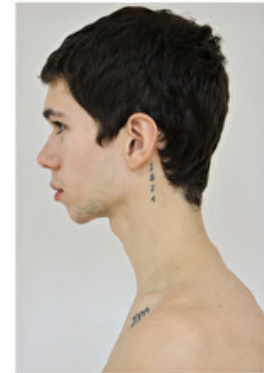

Inseam 81cm / 32"

Sleeve 81cm / 32"

Suit size 48cm / 38"

CHRISTOPHER LAZO ORTIZ

Height 189cm / 6' 2.5"

Chest 86cm / 34"

Waist 69cm / 27"

Hips 85cm / 33.5"

Shoes EU/US/UK 43.5 / 10.5 / 9

Eyes Brown

Hair Brown

Inseam 81cm / 32"

Sleeve 81cm / 32"

Suit size 48cm / 38"

Select

MODEL MANAGEMENT

CHRISTOPHER LAZO ORTIZ

HEIGHT 189CM BUST 86CM WAIST 69CM HIPS 85CM EYES BROWN HAIR BROWN

182 RUE DE RIVOLI, 75001, PARIS
TEL: + 33 (0) 1 40 20 15 15