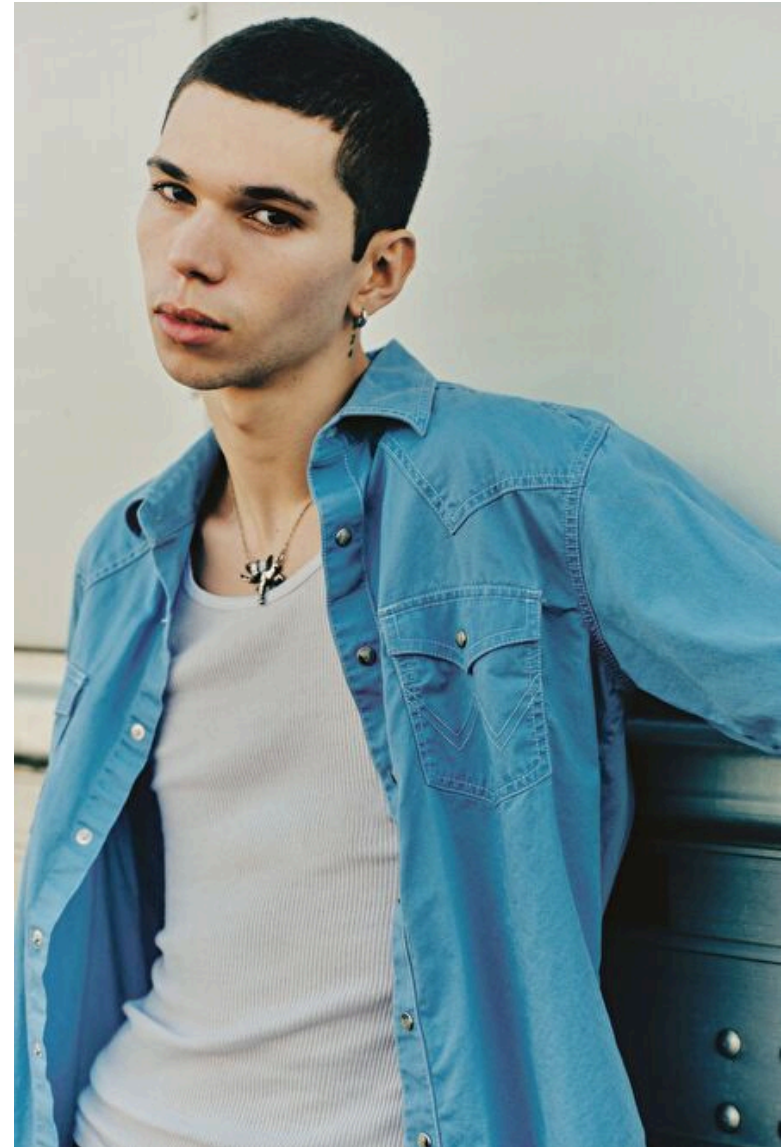

CHRISTOPHER LAZO ORTIZ

Height 189cm / 6' 2.5"

Chest 86cm / 34"

Waist 69cm / 27"

Hips 85cm / 33.5"

Shoes EU/US/UK 43.5 / 10.5 / 9

Eyes Brown

Hair Brown

Inseam 81cm / 32"

Sleeve 81cm / 32"

Suit size 48cm / 38"