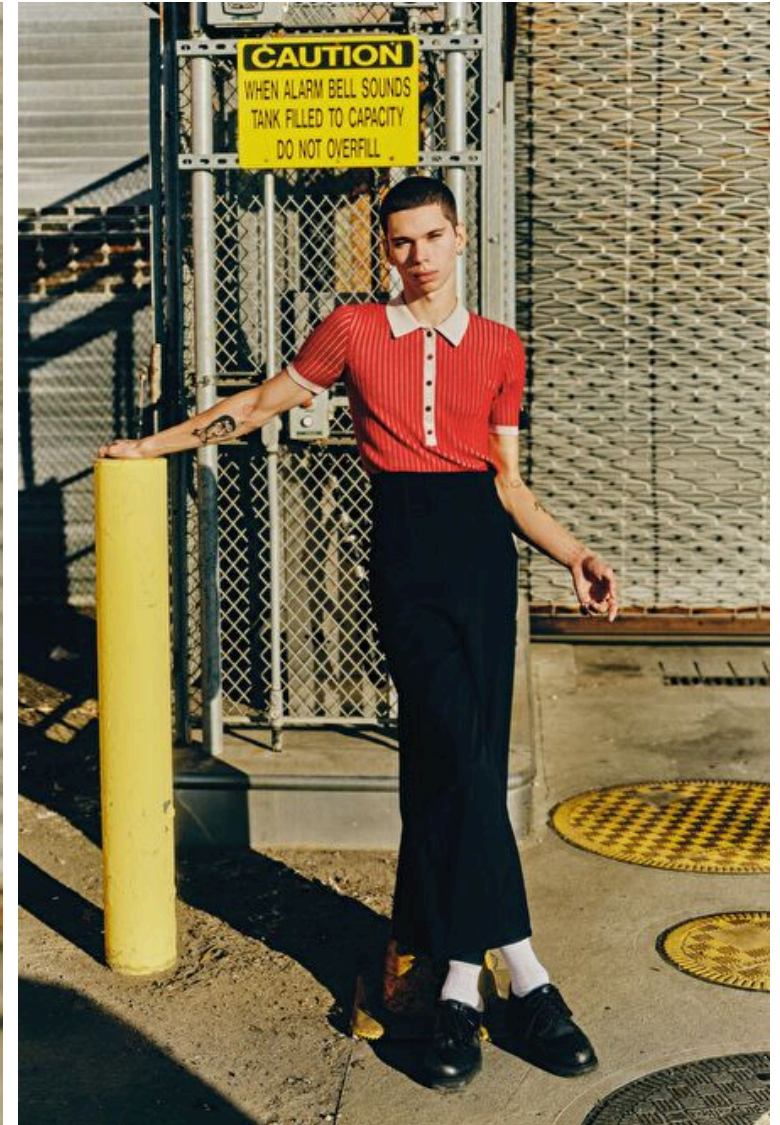

Select

MODEL MANAGEMENT

182 Rue de Rivoli, Paris, 75001, Ile-de-France, France

Phone: +33 (0) 1 40 20 15 15 Email: info.paris@selectmodel.com Website: <https://selectmodel.com/>

CHRISTOPHER LAZO ORTIZ

Height 189cm / 6' 2.5"

Chest 86cm / 34"

Waist 69cm / 27"

Hips 85cm / 33.5"

Shoes EU/US/UK 43.5 / 10.5 / 9

Eyes Brown

Hair Brown

Inseam 81cm / 32"

Sleeve 81cm / 32"

Suit size 48cm / 38"