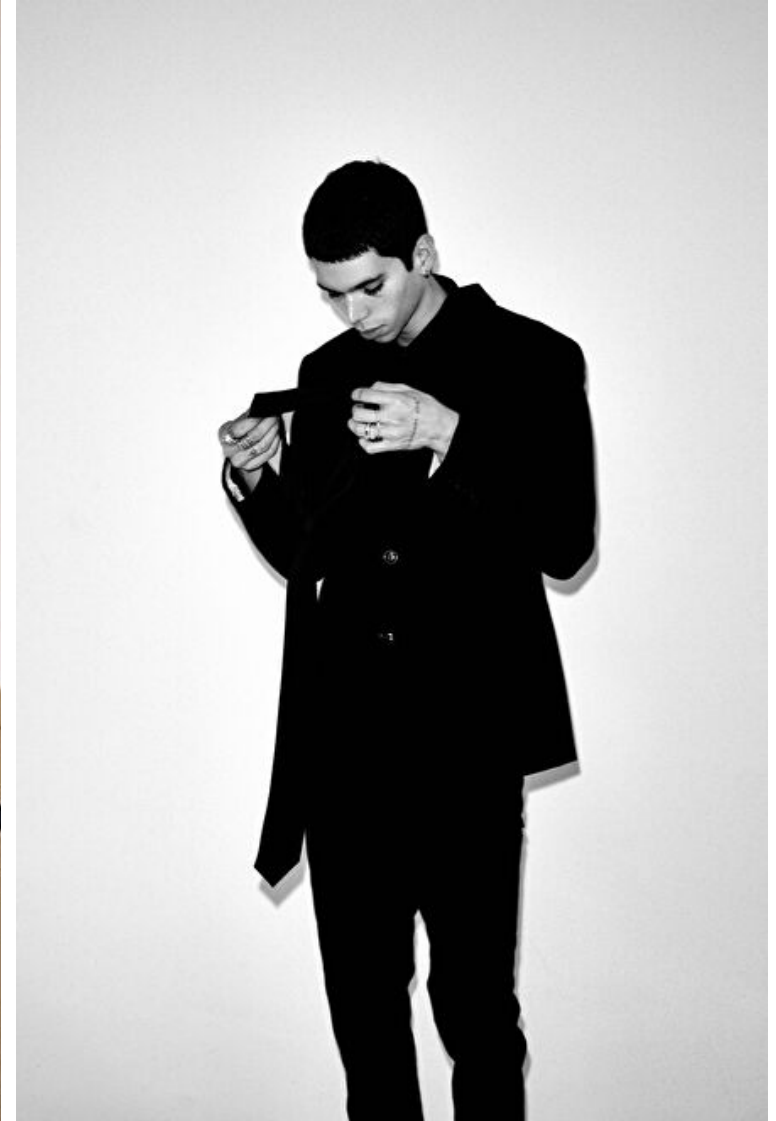

Select

MODEL MANAGEMENT

182 Rue de Rivoli, Paris, 75001, Ile-de-France, France

Phone: +33 (0) 1 40 20 15 15 Email: info.paris@selectmodel.com Website: <https://selectmodel.com/>

CHRISTOPHER LAZO ORTIZ

Height 189cm / 6' 2.5"

Chest 86cm / 34"

Waist 69cm / 27"

Hips 85cm / 33.5"

Shoes EU/US/UK 43.5 / 10.5 / 9

Eyes Brown

Hair Brown

Inseam 81cm / 32"

Sleeve 81cm / 32"

Suit size 48cm / 38"