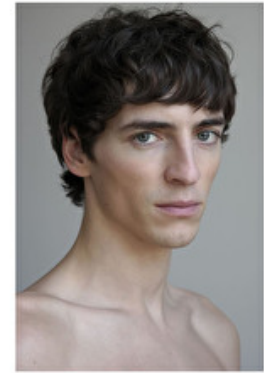

Select

MODEL MANAGEMENT

COLE FRANKS

HEIGHT 186CM BUST 96CM WAIST 74CM HIPS 94CM EYES BLUE HAIR BROWN

182 RUE DE RIVOLI, 75001, PARIS
TEL: + 33 (0) 1 40 20 15 15