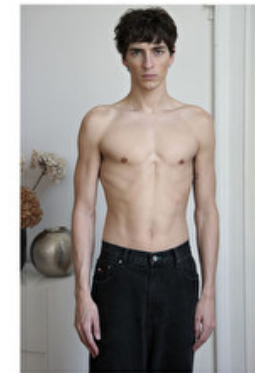

Select

MODEL MANAGEMENT

COLE FRANKS

HEIGHT 186CM BUST 96CM WAIST 74CM HIPS 94CM EYES BLUE HAIR BROWN

182 RUE DE RIVOLI, 75001, PARIS
TEL: + 33 (0) 1 40 20 15 15