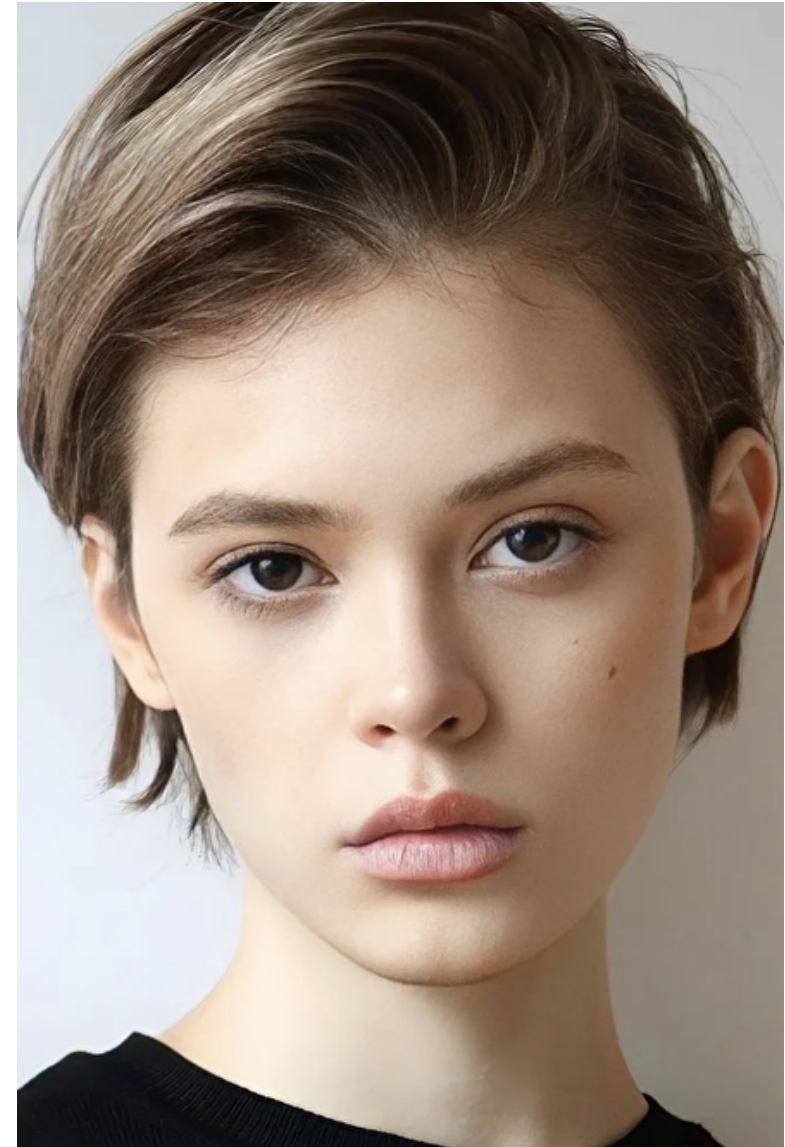

Daria Sekisova

Height 177cm / 5' 9.5"

Size EU/US 38 / 8

Bust 82cm / 32.5"

Waist 59cm / 23"

Hips 88cm / 34.5"

Shoes EU/US/UK 37 / 6.5 / 4

Eyes Brown

Hair Brown

Hair length 2