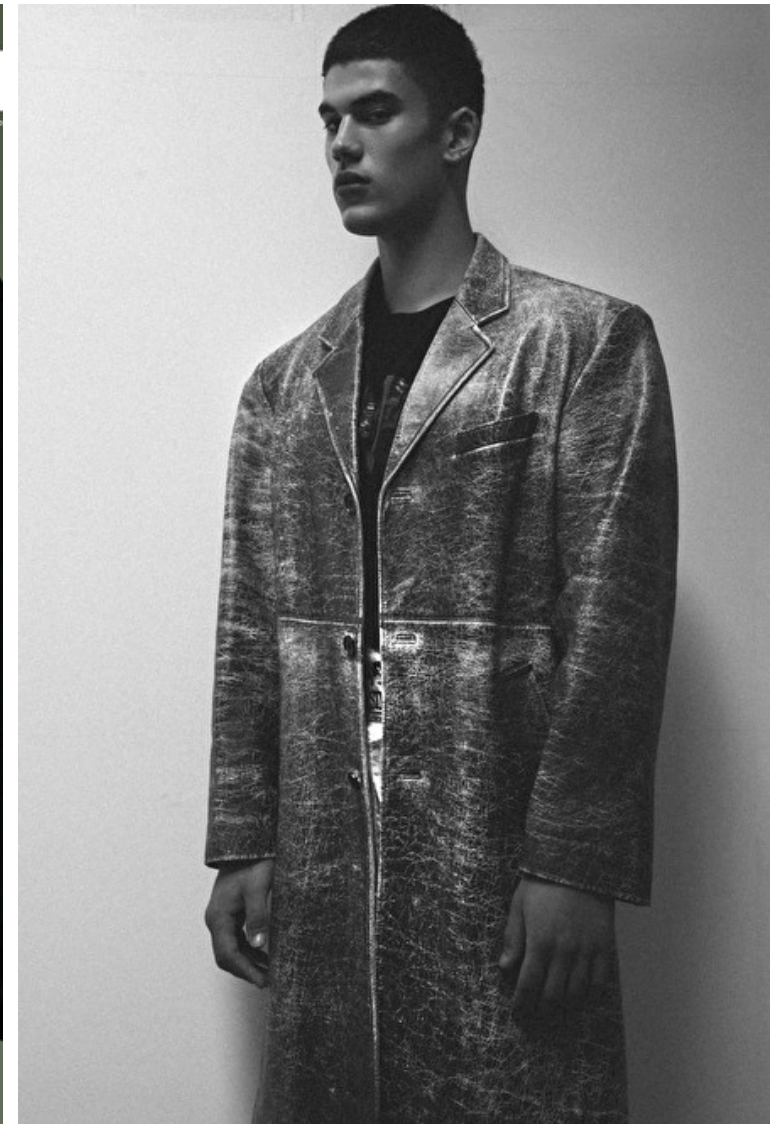

Select

MODEL MANAGEMENT

182 Rue de Rivoli, Paris, 75001, Ile-de-France, France

Phone: +33 (0) 1 40 20 15 15 Email: info.paris@selectmodel.com Website: <https://selectmodel.com/>

FINN HAYTON

Height 191cm / 6' 3.0"

Chest 93cm / 36.5"

Hips 95cm / 37.5"

Waist 77cm / 30.5"

Shoes EU/US/UK 44 / 11 / 9.5

Inseam 86cm / 34"

Neck 39cm / 15.5"

Hair Brown

Hair length 4

Eyes Brown

Suit size 48cm / 38"