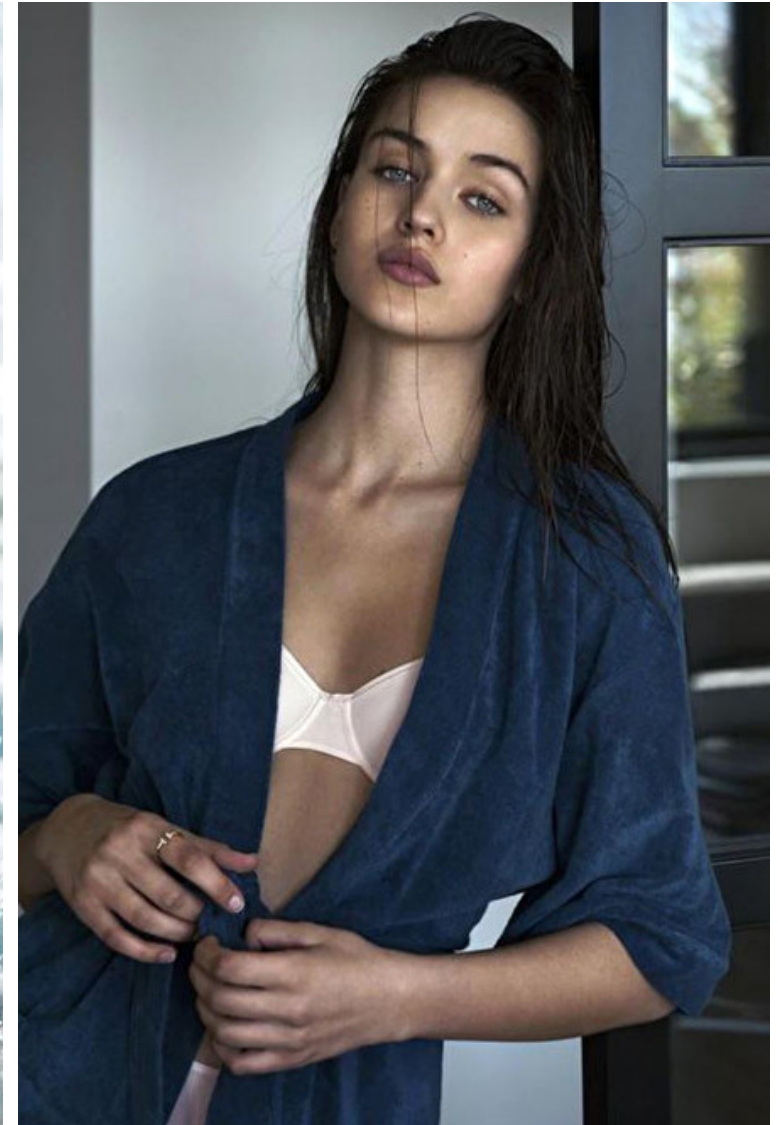

Bust 86cm / 34"

Hips 90cm / 35.5"

Waist 62cm / 24.5"

Shoes EU/US/UK 39 / 8 / 6

Size EU/US 34 / 4

Hair Brown

Eyes Blue green

Select