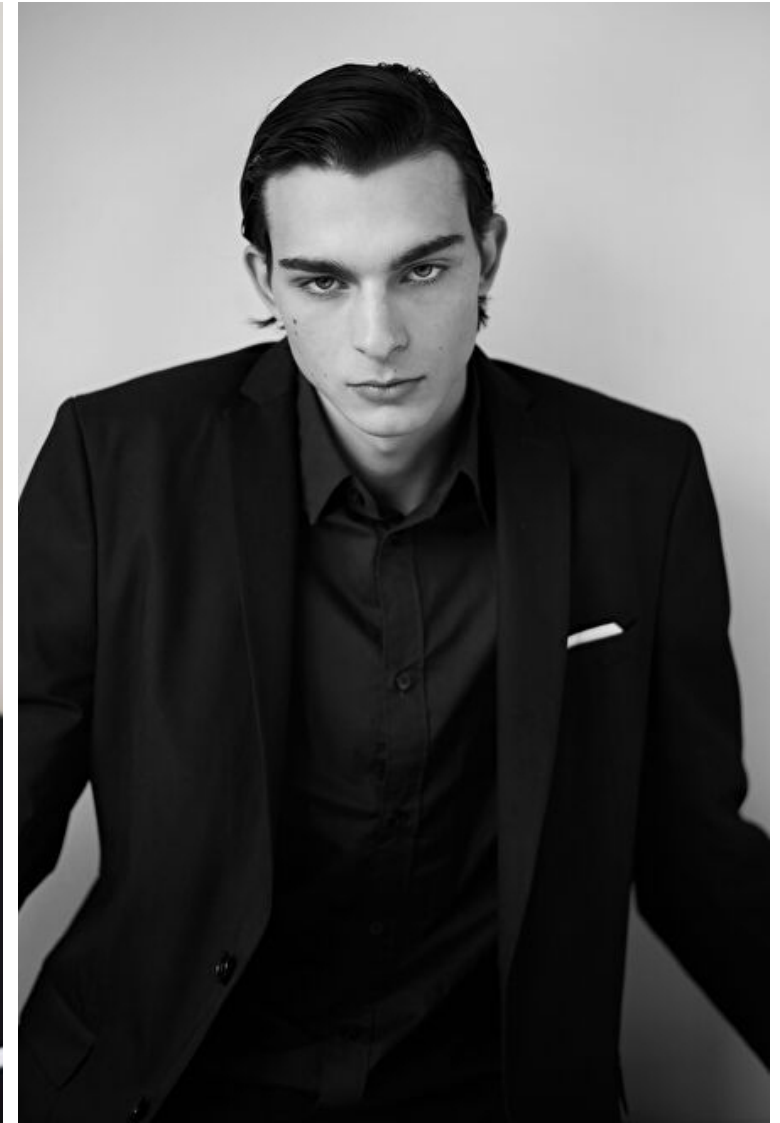

182 Rue de Rivoli, Paris, 75001, Ile-de-France, France

Phone: +33 (0) 1 40 20 15 15 **Email:** info.paris@selectmodel.com **Website:** <https://selectmodel.com/>

GUSTAV FRIPPIAT

Height 187cm / 6' 1.5"

Chest 94cm / 37"

Waist 71cm / 28"

Hips 92cm / 36"

Shoes EU/US/UK 45 / 12 / 10.5

Eyes Green brown

Hair Brown

Suit size 48cm / 38"