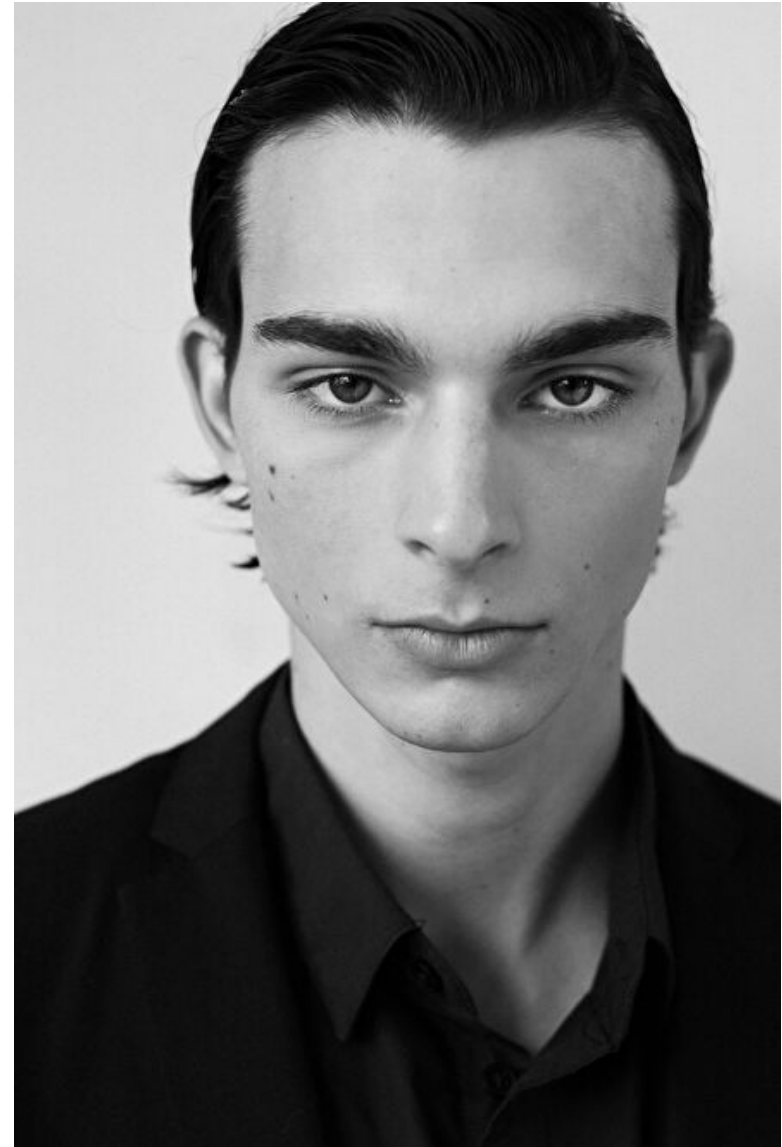

## GUSTAV FRIPPIAT

Height 187cm / 6' 1.5"

Chest 94cm / 37"

Waist 71cm / 28"

Hips 92cm / 36"

Shoes EU/US/UK 45 / 12 / 10.5

Eyes Green brown

Hair Brown