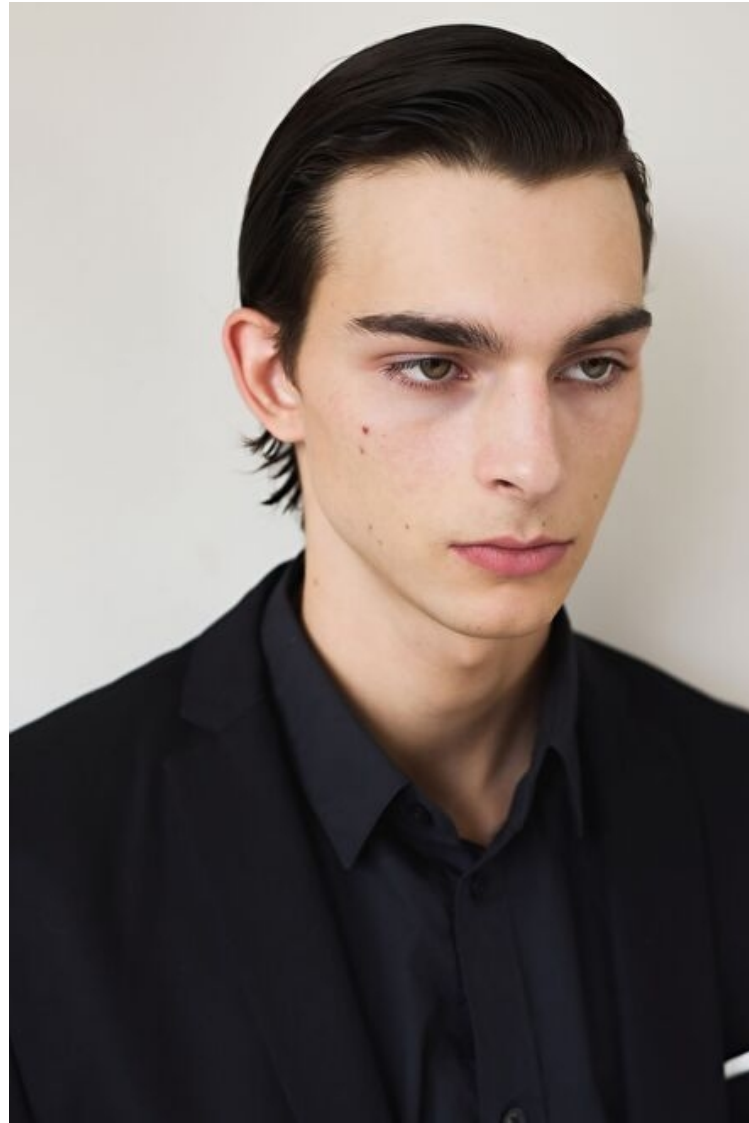

182 Rue de Rivoli, Paris, 75001, Ile-de-France, France

Phone: +33 (0) 1 40 20 15 15 **Email:** info.paris@selectmodel.com **Website:** <https://selectmodel.com/>

GUSTAV FRIPPIAT

Height 187cm / 6' 1.5"

Chest 94cm / 37"

Waist 71cm / 28"

Hips 92cm / 36"

Shoes EU/US/UK 45 / 12 / 10.5

Eyes Green brown

Hair Brown

Suit size 48cm / 38"