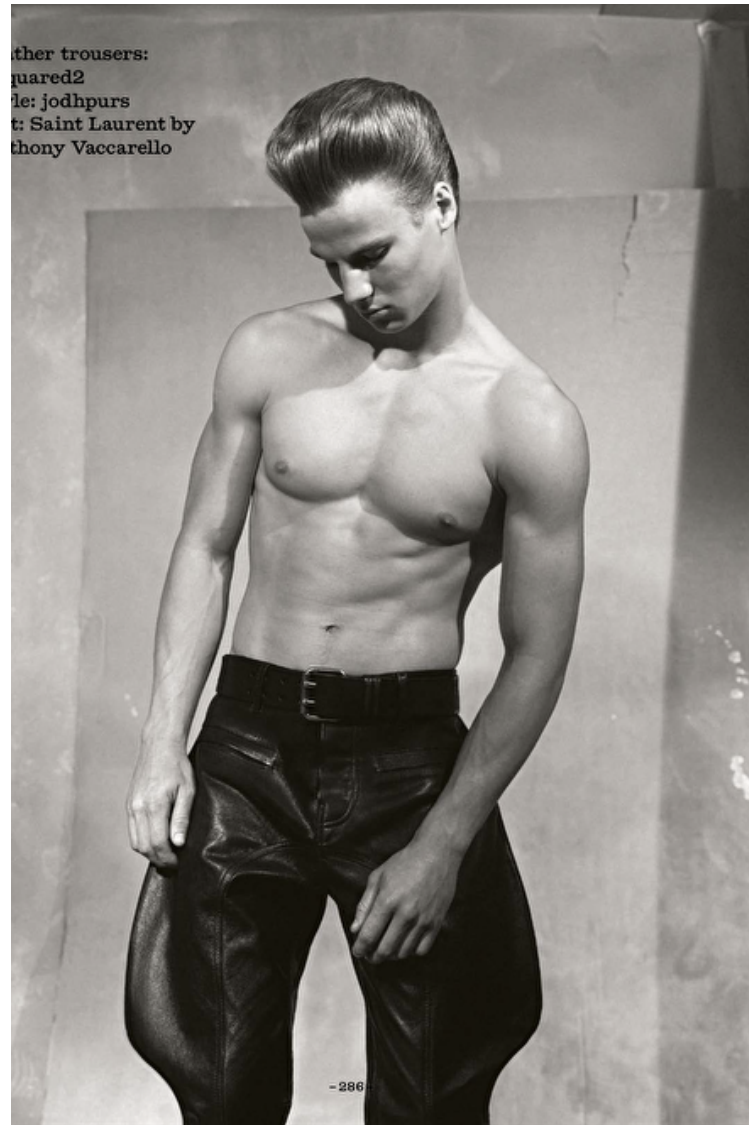

Select

MODEL MANAGEMENT

182 Rue de Rivoli, Paris, 75001, Ile-de-France, France

Phone: +33 (0) 1 40 20 15 15 Email: info.paris@selectmodel.com Website: <https://selectmodel.com/>

HENRY RANK

Height 188cm / 6' 2.0"

Chest 96cm / 38"

Waist 77cm / 30.5"

Hips 94cm / 37"

Shoes EU/US/UK 45 / 12 / 10.5

Eyes Blue

Hair Blond

Inseam 81cm / 32"

Suit size 50cm / 40"

Location Cape Cod in Eastham,
MA / often in NY.