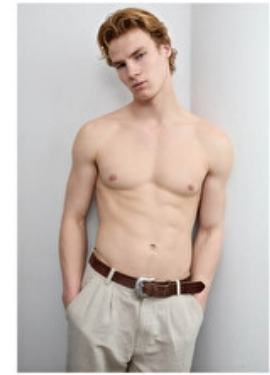

Inseam 81cm / 32"

Suit size 50cm / 40"

Location Cape Cod in Eastham,
MA / often in NY.

Select

MODEL MANAGEMENT

HENRY RANK

HEIGHT 188CM BUST 96CM WAIST 77CM HIPS 94CM EYES BLUE HAIR BLOND

182 RUE DE RIVOLI 75001, PARIS
TEL : +33 (0) 1 40 20 15 15