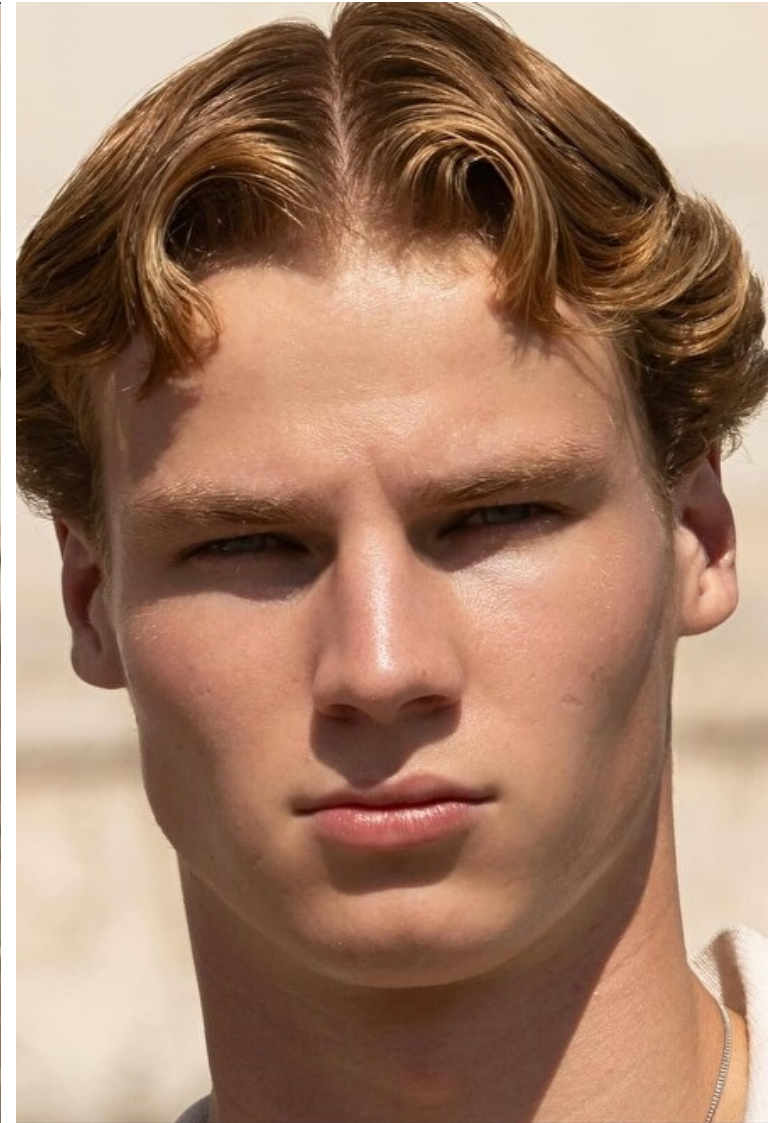

Select

MODEL MANAGEMENT

182 Rue de Rivoli, Paris, 75001, Ile-de-France, France

Phone: +33 (0) 1 40 20 15 15 Email: info.paris@selectmodel.com Website: <https://selectmodel.com/>

HENRY RANK

Height 188cm / 6' 2.0"

Chest 96cm / 38"

Waist 77cm / 30.5"

Hips 94cm / 37"

Shoes EU/US/UK 45 / 12 / 10.5

Eyes Blue

Hair Blond

Inseam 81cm / 32"

Suit size 50cm / 40"

Location Cape Cod in Eastham,
MA / often in NY.