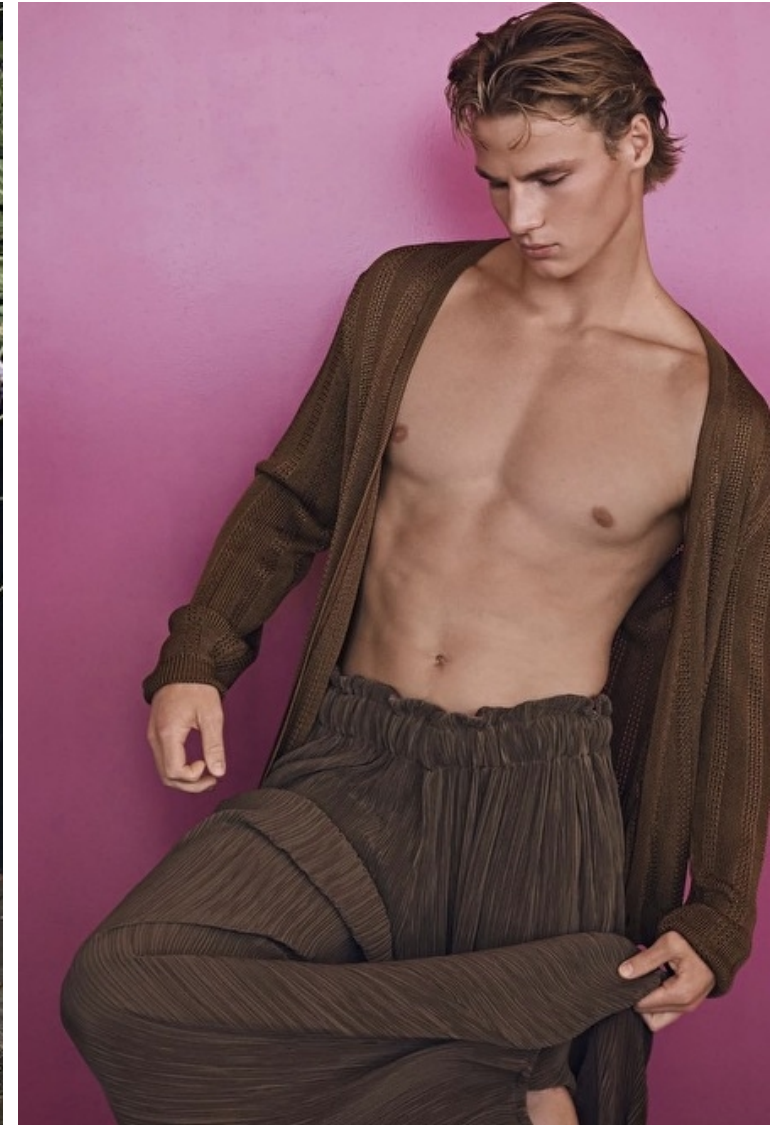

Select

MODEL MANAGEMENT

182 Rue de Rivoli, Paris, 75001, Ile-de-France, France

Phone: +33 (0) 1 40 20 15 15 Email: info.paris@selectmodel.com Website: <https://selectmodel.com/>

HENRY RANK

Height 188cm / 6' 2.0"

Chest 96cm / 38"

Waist 77cm / 30.5"

Hips 94cm / 37"

Shoes EU/US/UK 45 / 12 / 10.5

Eyes Blue

Hair Blond

Inseam 81cm / 32"

Suit size 50cm / 40"

Location Cape Cod in Eastham,
MA / often in NY.