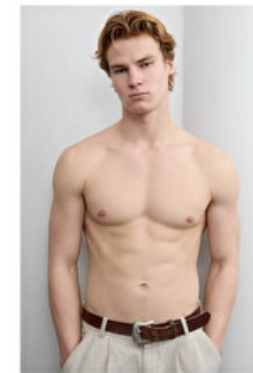

Inseam 81cm / 32"

Suit size 50cm / 40"

Location Cape Cod in Eastham,
MA / often in NY.

Select

MODEL MANAGEMENT

HENRY RANK

HEIGHT 188CM BUST 96CM WAIST 77CM HIPS 94CM EYES BLUE HAIR BLOND

182 RUE DE RIVOLI 75001, PARIS
TEL : +33 (0) 1 40 20 15 15