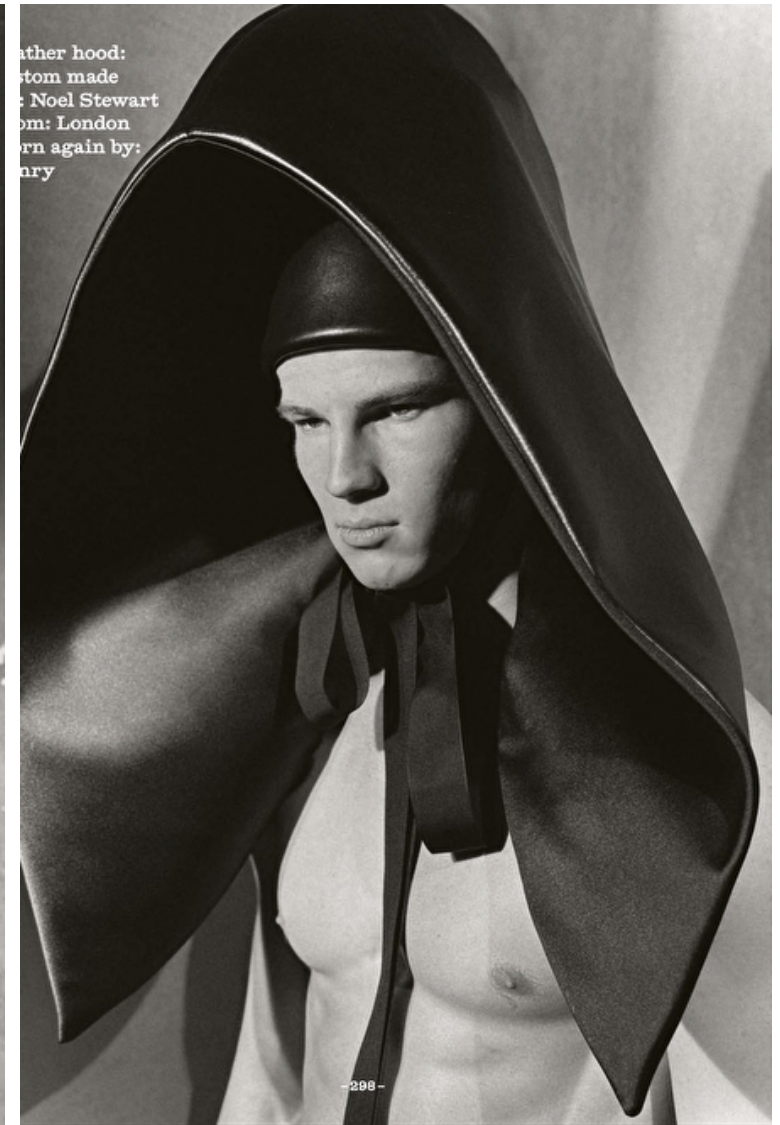

Select

MODEL MANAGEMENT

182 Rue de Rivoli, Paris, 75001, Ile-de-France, France

Phone: +33 (0) 1 40 20 15 15 Email: info.paris@selectmodel.com Website: <https://selectmodel.com/>

HENRY RANK

Height 188cm / 6' 2.0"

Chest 96cm / 38"

Waist 77cm / 30.5"

Hips 94cm / 37"

Shoes EU/US/UK 45 / 12 / 10.5

Eyes Blue

Hair Blond

Inseam 81cm / 32"

Suit size 50cm / 40"

Location Cape Cod in Eastham,
MA / often in NY.