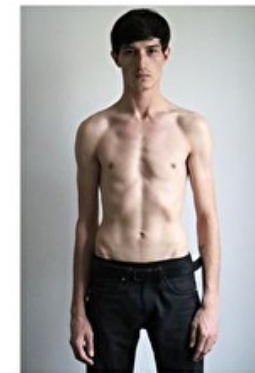

Select

MODEL MANAGEMENT

JESTER WHITE

HEIGHT 186CM BUST 82CM WAIST 69CM HIPS 89CM EYES BROWN HAIR BLACK

182 RUE DE RIVOLI, 75001, PARIS
TEL: + 33 (0) 1 40 20 15 15