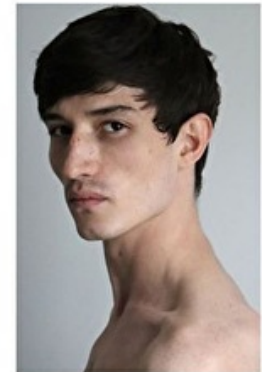

Select

MODEL MANAGEMENT

JESTER WHITE

HEIGHT 186CM BUST 82CM WAIST 69CM HIPS 89CM EYES BROWN HAIR BLACK

182 RUE DE RIVOLI, 75001, PARIS
TEL: + 33 (0) 1 40 20 15 15