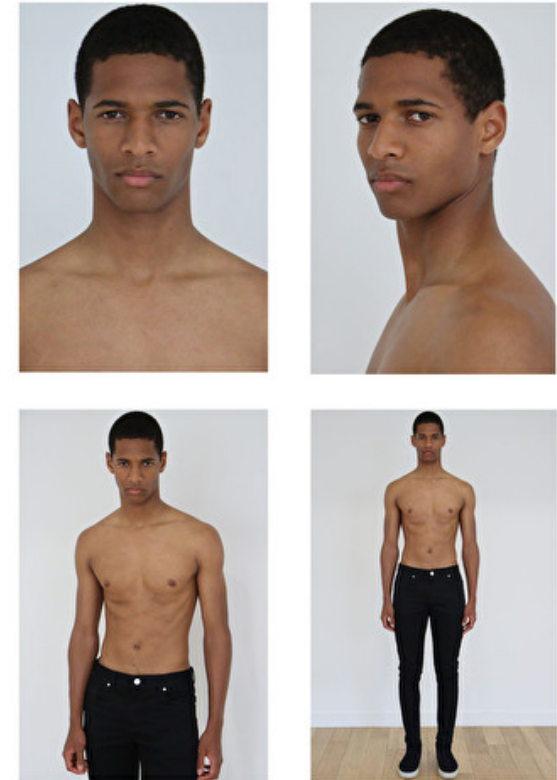

Select

MODEL MANAGEMENT