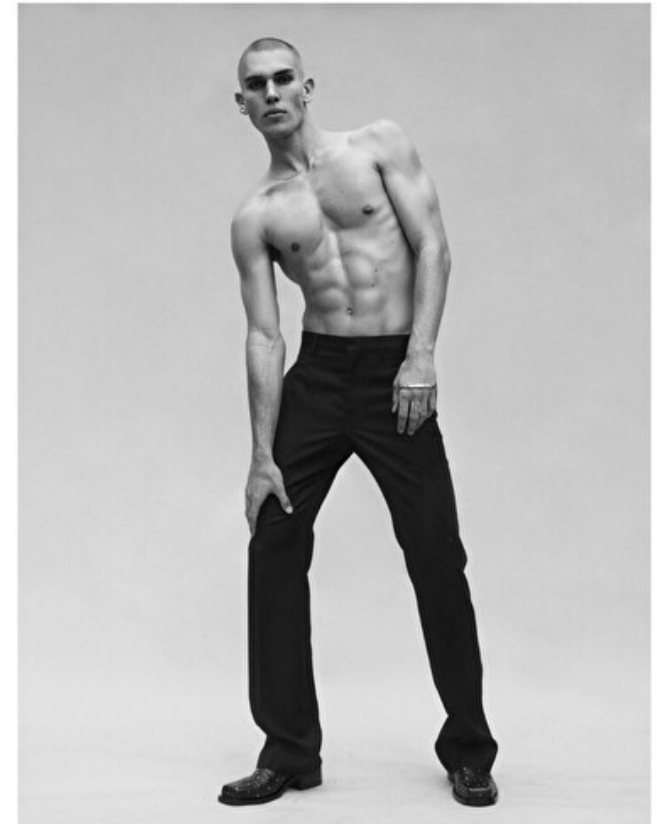

Chest 91cm / 36"

Waist 76cm / 30"

Hips 95cm / 37.5"

Shoes EU/US/UK 44 / 11 / 9.5

Eyes Brown

Hair Brown

Suit size 48cm / 38"

Total look GIVENCHY
Stylonia ALAN CROCETTI