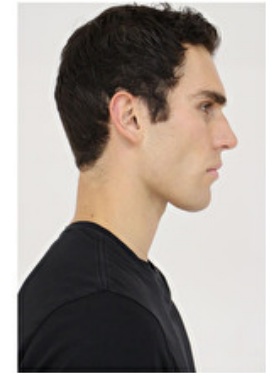

Height 189cm / 6' 2.5"

Chest 91cm / 36"

Waist 76cm / 30"

Hips 95cm / 37.5"

Shoes EU/US/UK 44 / 11 / 9.5

Eyes Brown

Hair Brown

Suit size 48cm / 38"

Select

MODEL MANAGEMENT

JOSH MCGREGOR

HEIGHT 189CM BUST 91CM WAIST 76CM HIPS 95CM EYES BROWN HAIR BROWN

182 RUE DE RIVOLI, 75001, PARIS
TEL: + 33 (0) 1 40 20 15 15