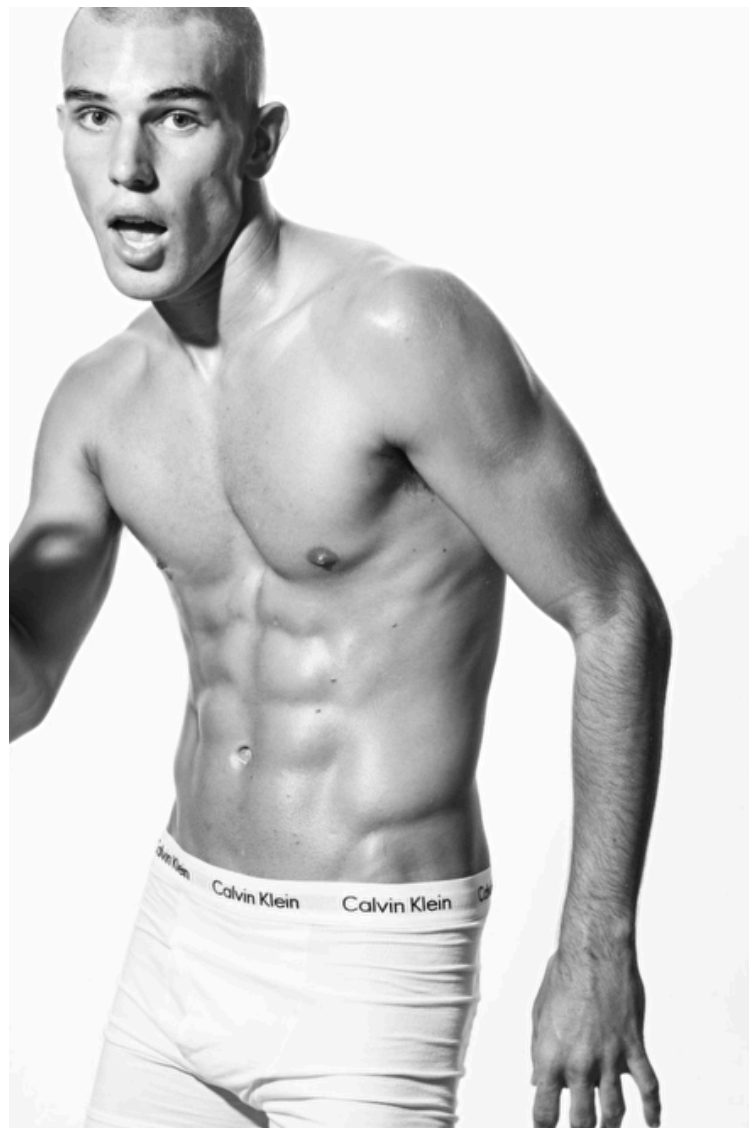

Chest 91cm / 36"

Waist 76cm / 30"

Hips 95cm / 37.5"

Shoes EU/US/UK 44 / 11 / 9.5

Eyes Brown

Hair Brown

Suit size 48cm / 38"

Select