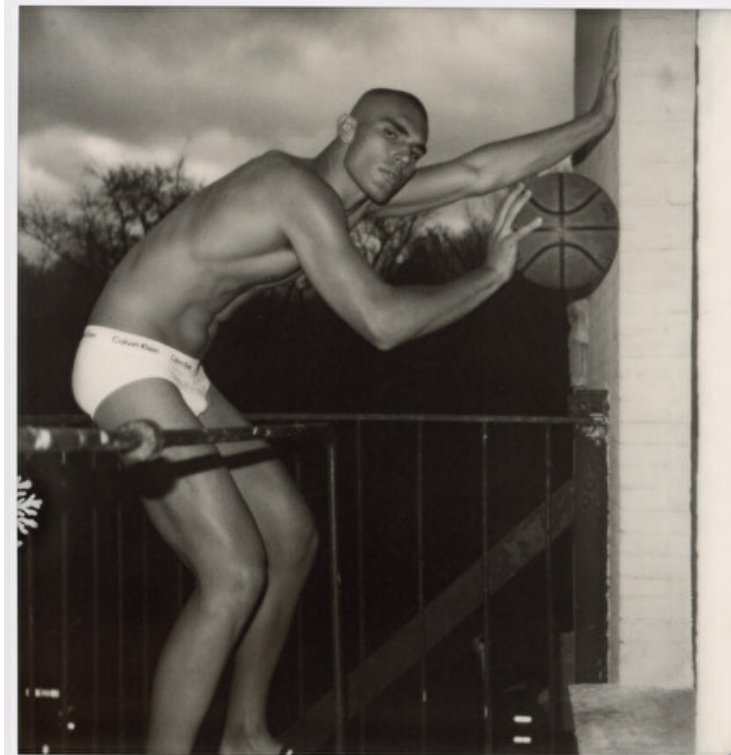

Height 189cm / 6' 2.5"

Chest 91cm / 36"

Waist 76cm / 30"

Hips 95cm / 37.5"

Shoes EU/US/UK 44 / 11 / 9.5

Eyes Brown

Hair Brown

Suit size 48cm / 38"