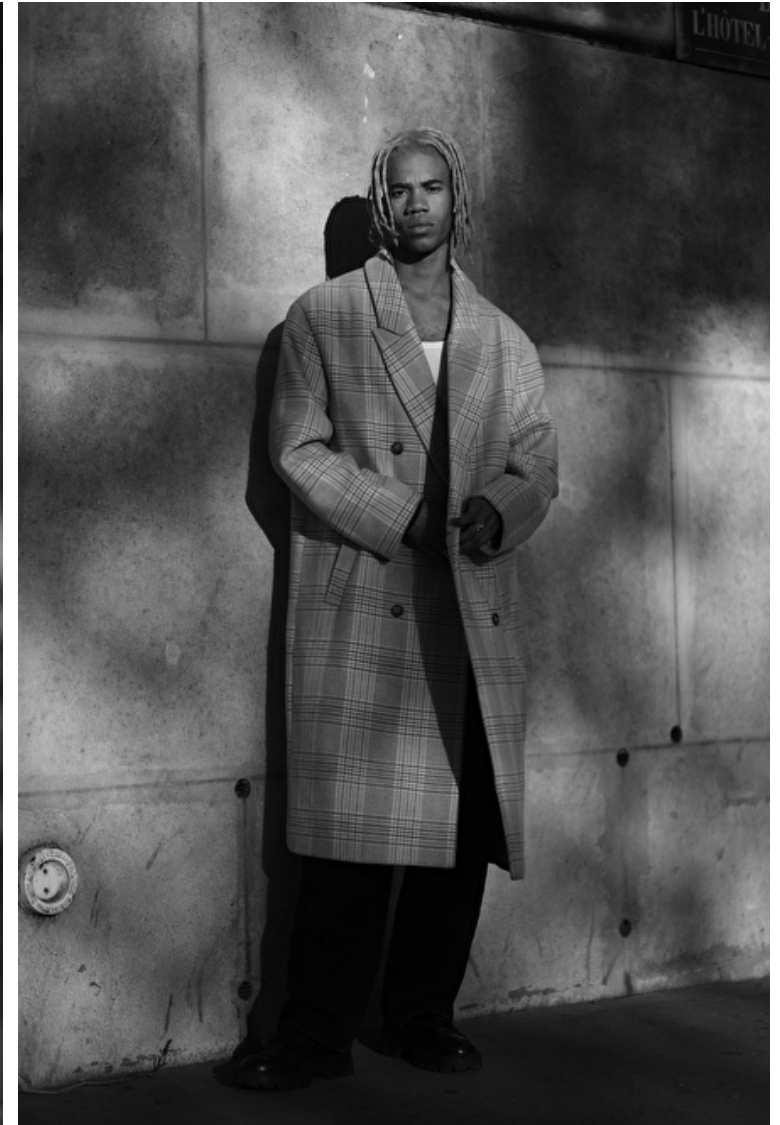

Select

MODEL MANAGEMENT

182 Rue de Rivoli, Paris, 75001, Ile-de-France, France

Phone: +33 (0) 1 40 20 15 15 Email: info.paris@selectmodel.com Website: <https://selectmodel.com/>

LOIC AMBA

Height 188cm / 6' 2.0"

Chest 87cm / 34.5"

Waist 70cm / 27.5"

Hips 88cm / 34.5"

Shoes EU/US/UK 44 / 11 / 9.5

Eyes Brown

Hair Brown

Suit size 48cm / 38"